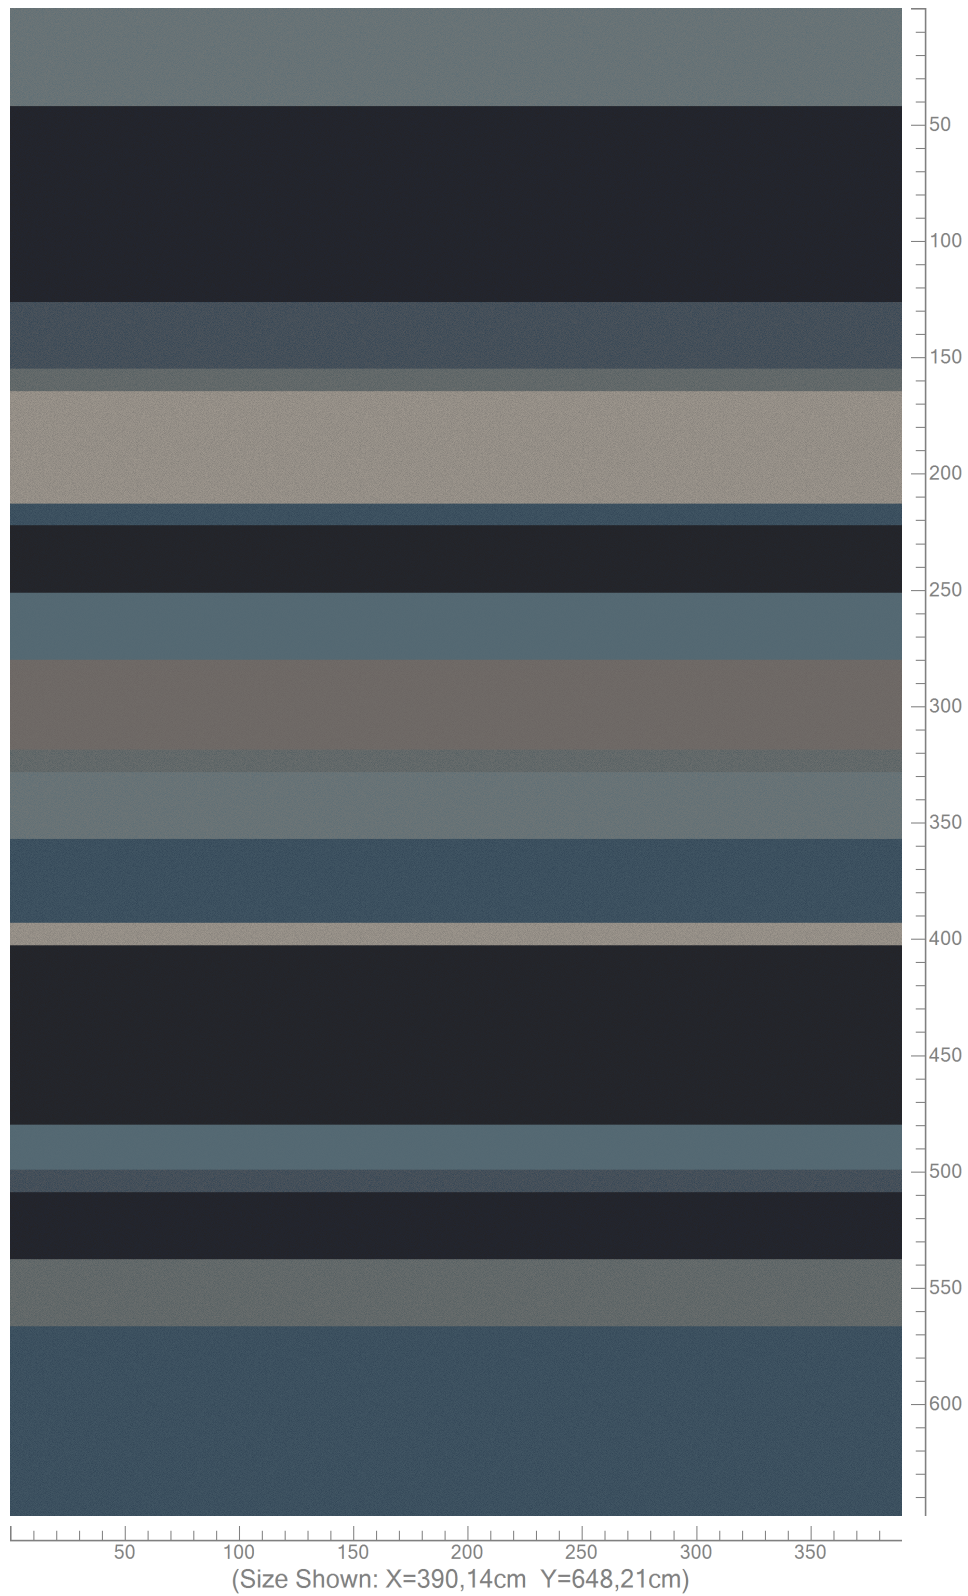

Design: RF5500909  
Version: \*EF82139-5\*

Date: 2-MAY-2018 sk  
Copyright: egetaepper a/s - SK  
Approved by:

**ege**

DOK. F0011

GRAPHIC - Sunshade  
Rep.: 195,1 x 648,2 cm. Col. K5500

K40502 BLACK	5500AC61 Accent 61	5500AC63 Accent 63	5500AC13 Accent 13	5500AC59 Accent 59	K40508 K5500-8	5500AC58 Accent 58	K40504 K5500-4	K40507 K5500-7	K40503 K5500-3	5500AC14 Accent 14