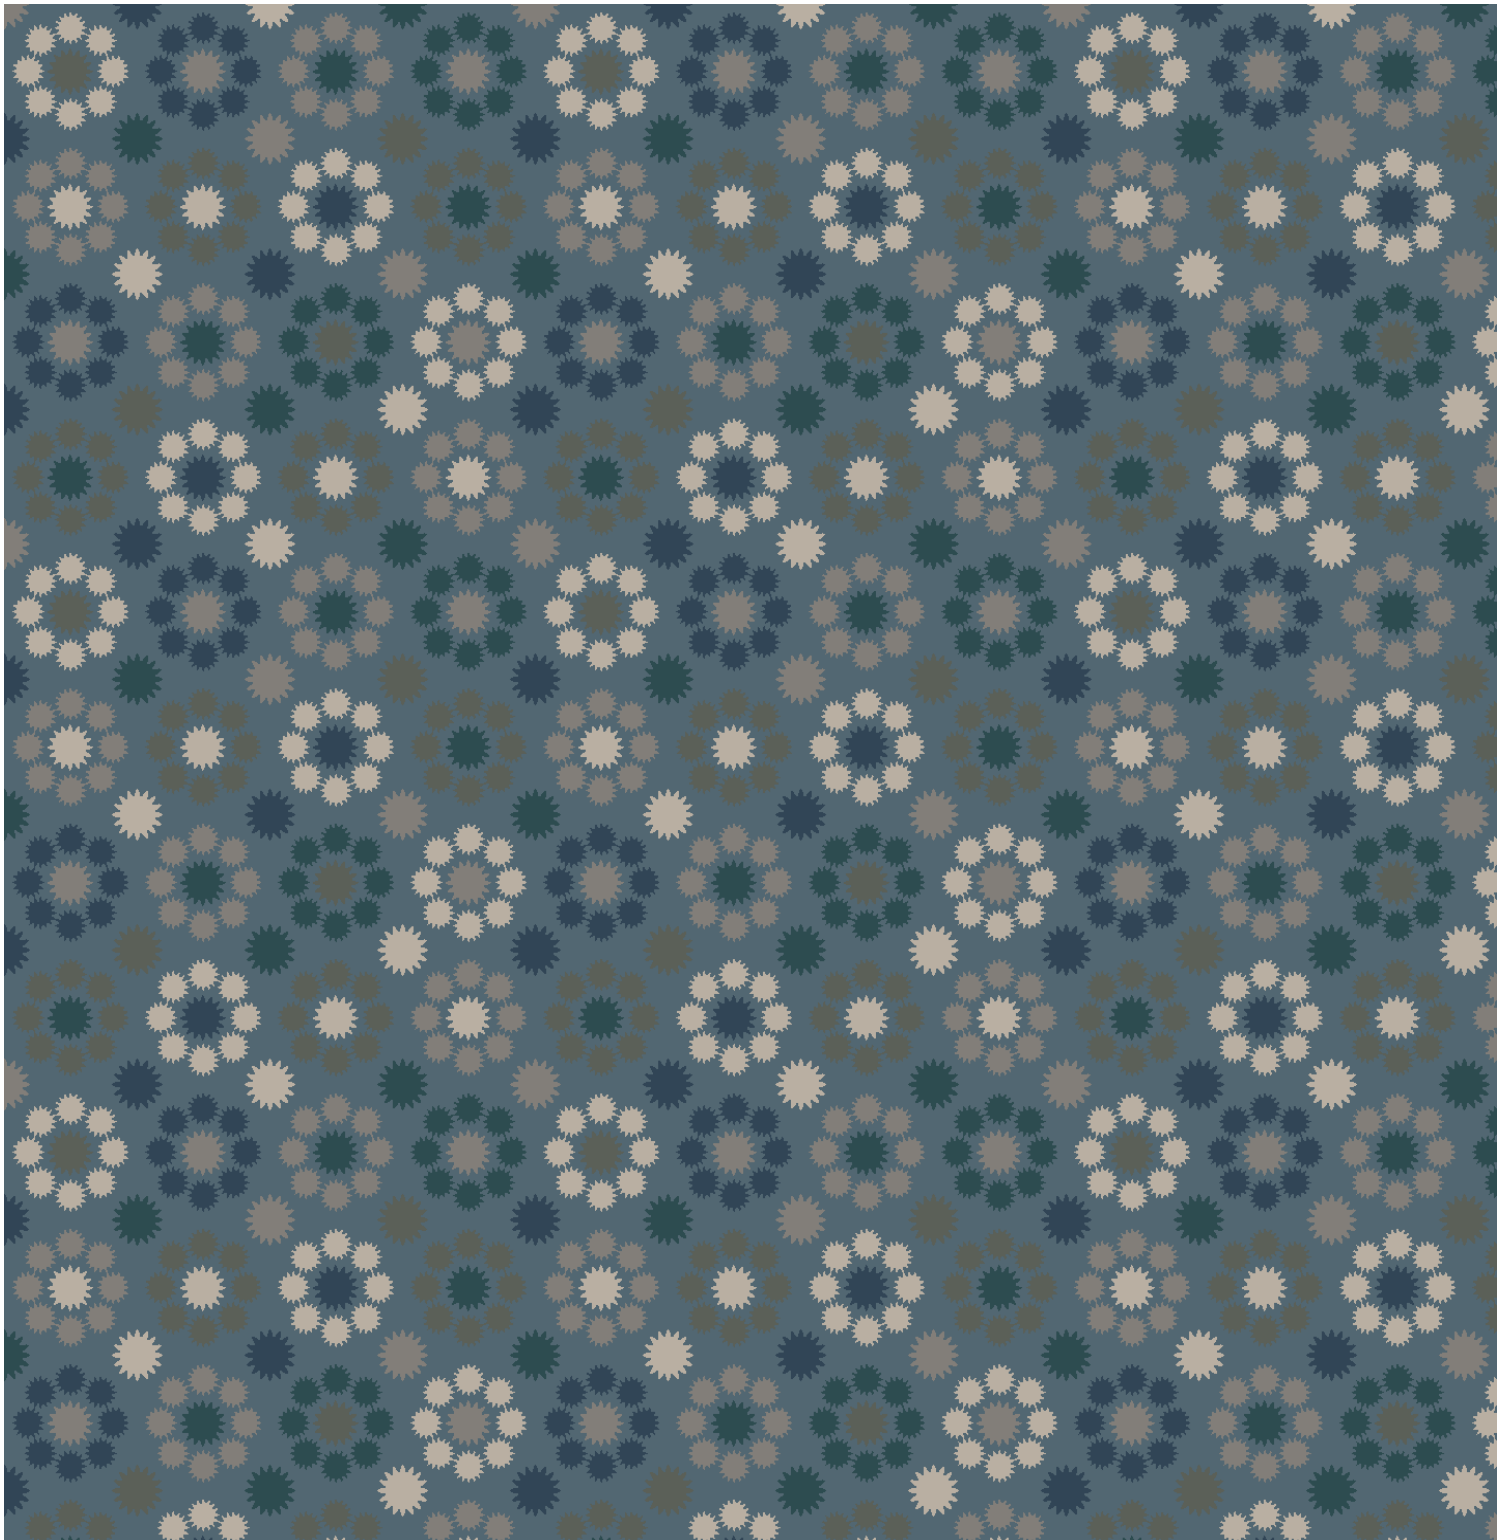

Design: RF5500646
Version: EF81741-2

Date: 30-JAN-2018 egk

Approved by:

ege

DOK. F0011

NATURE - Rime Spots
Rep.: 65.0 x 65.0 cm. Col. K5500

10 20 30 40 50 60 70 80 90 100 110 120 130 140 150 160 170 180

Repeat: X=65.0cm Y=65.0cm (Size Shown: X=182.88cm Y=185.04cm)