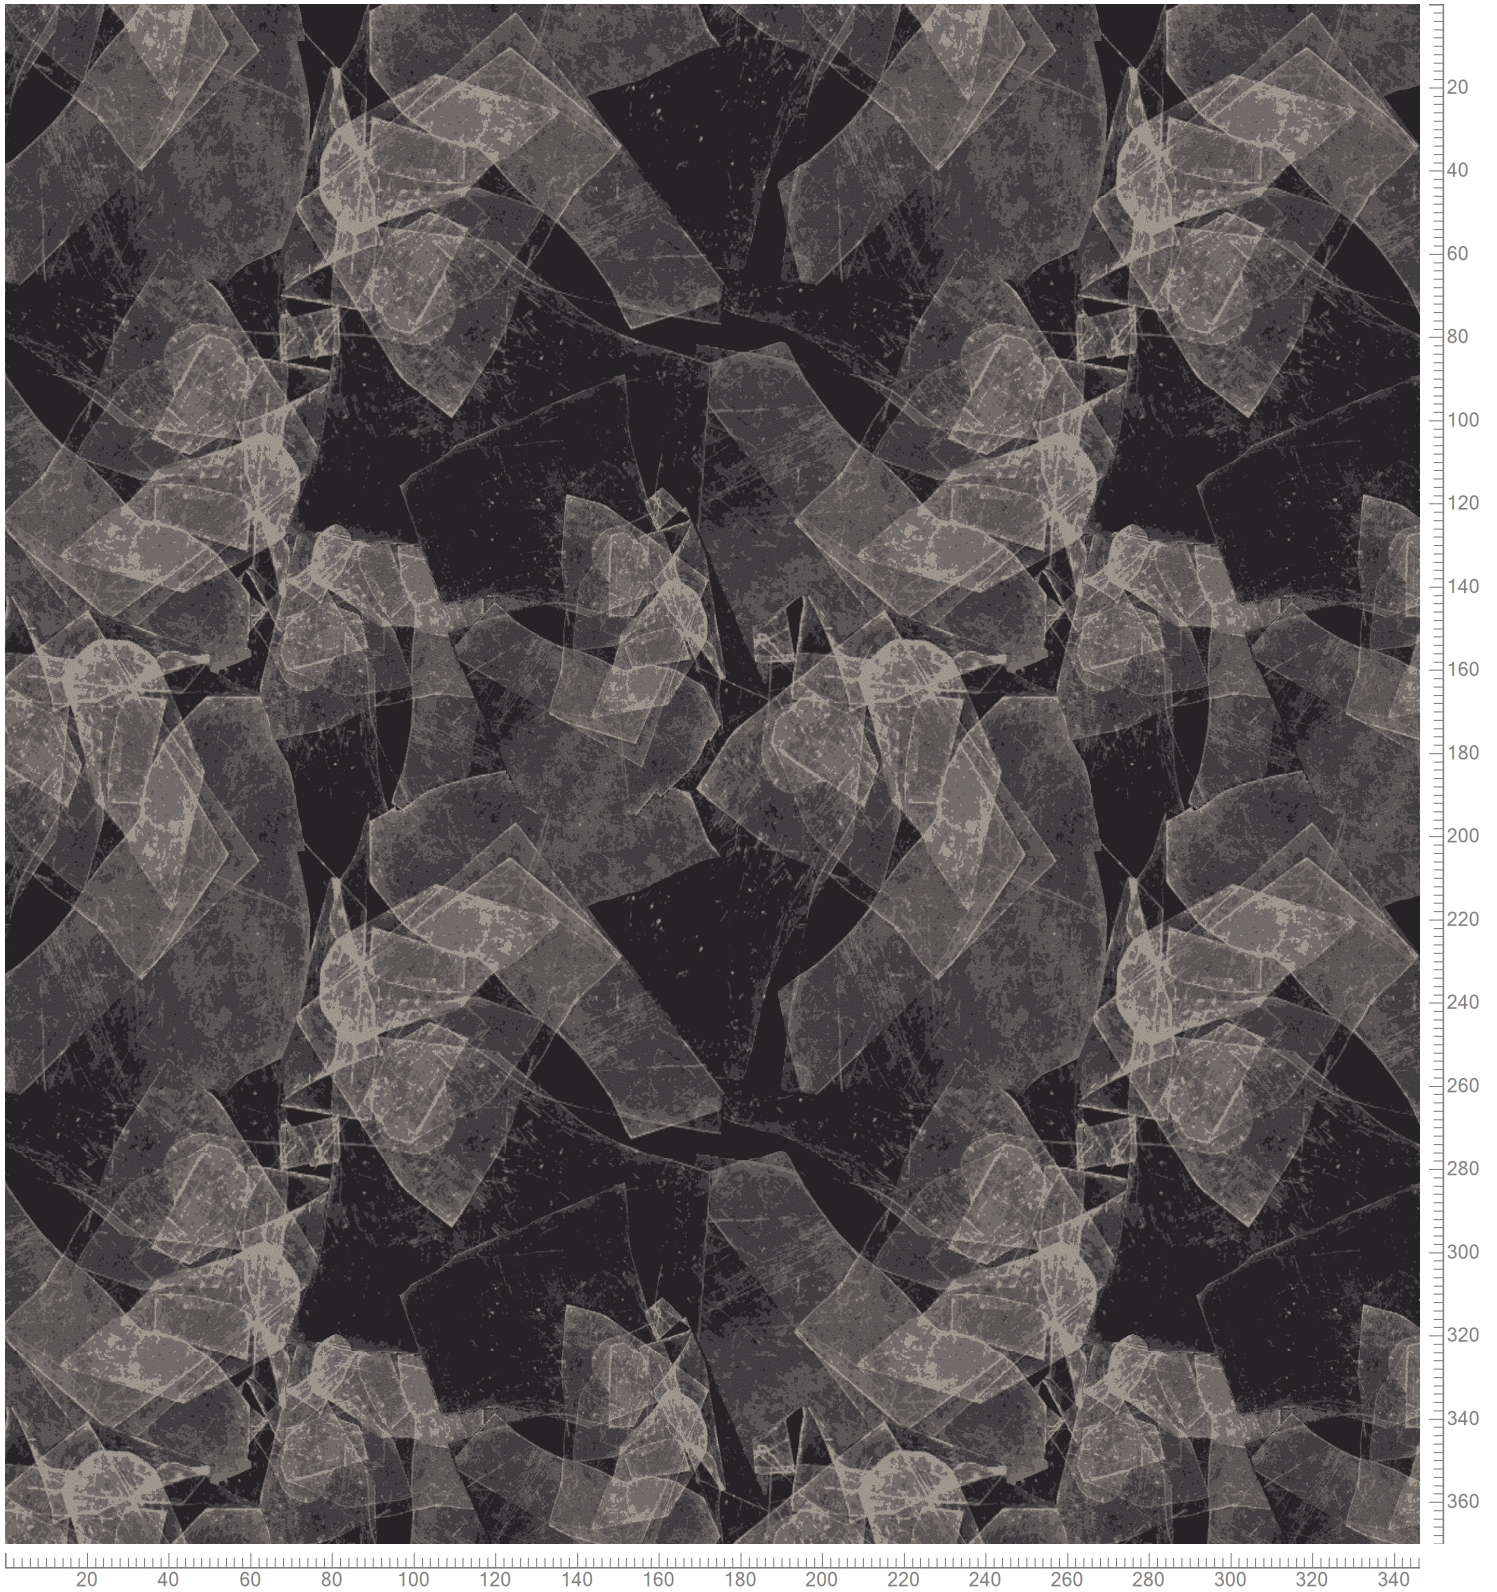

Design: RF5500525
Version: EF81229-2

Date: 5-FEB-2018 egk

Approved by:

ege

DOK. F0011

ARTS & CRAFTS - Paper Silk
Rep.: 195.1 x 195.1 cm. Col K5500

Repeat: X=195.1cm Y=195.1cm (Size Shown: X=346.46cm Y=370.21cm)