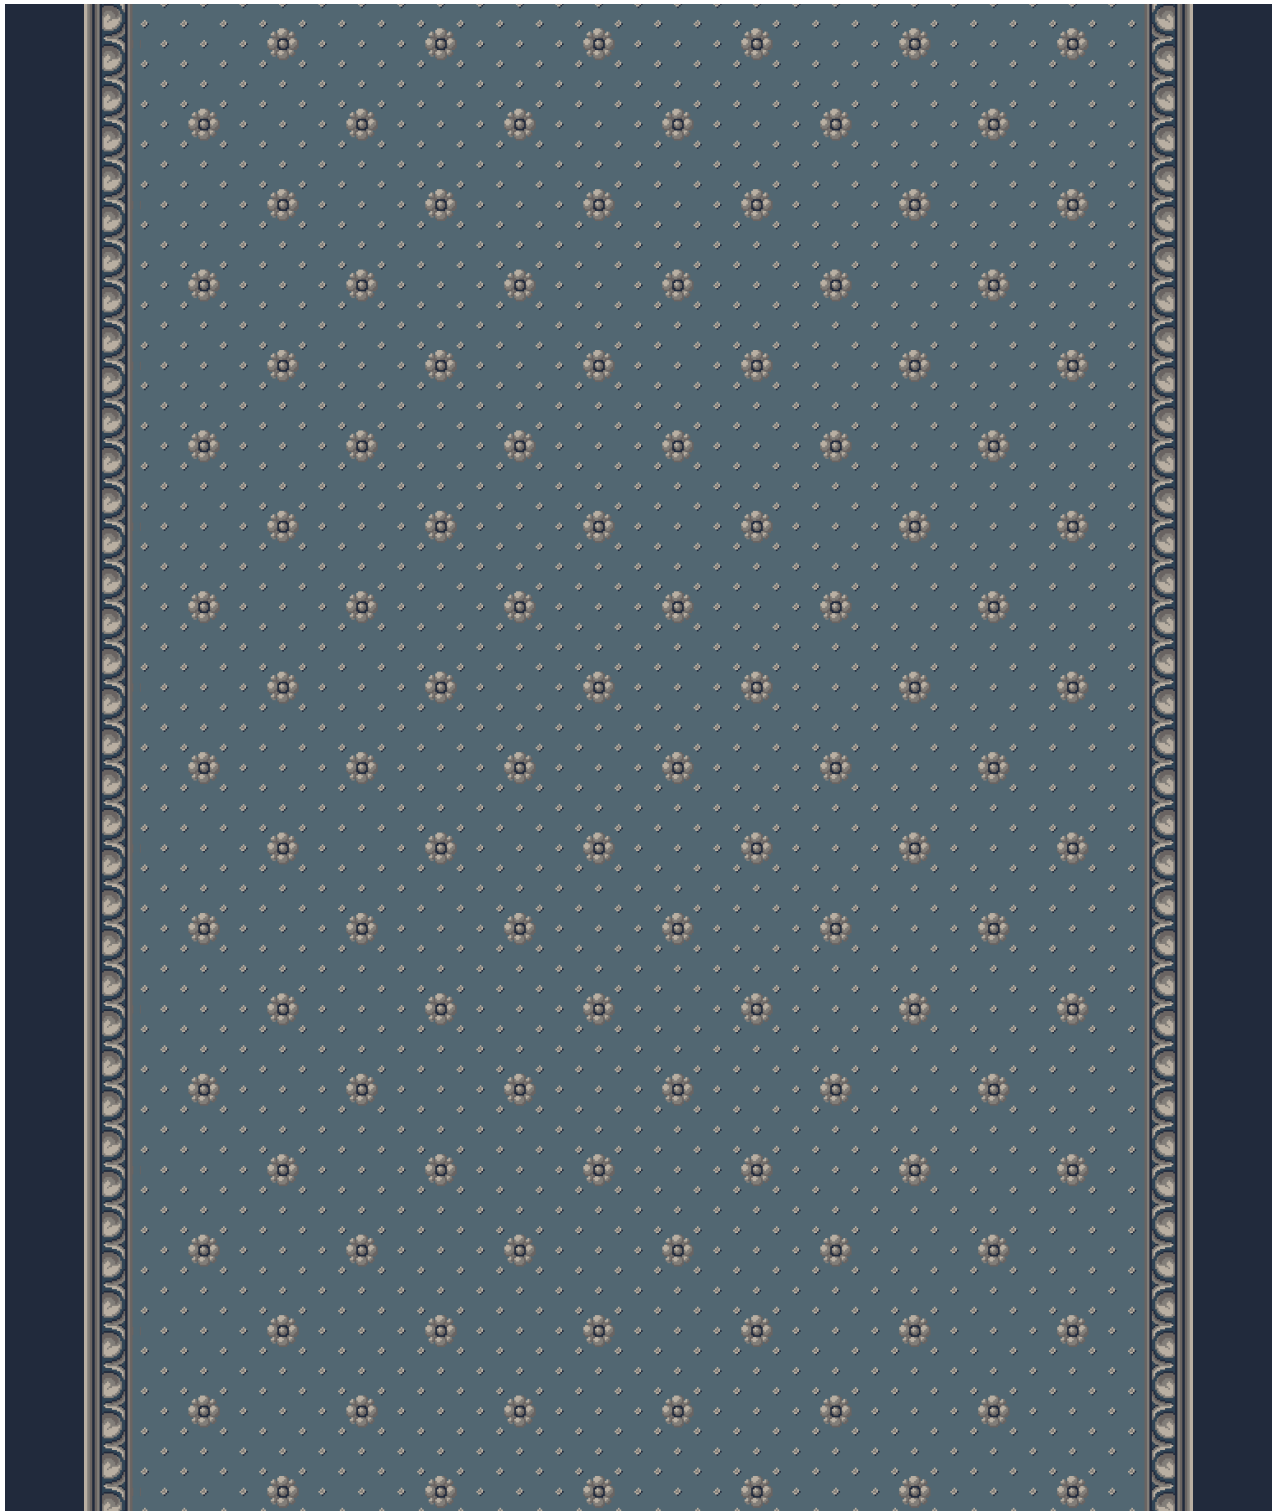

Design: RF5500433  
Version: EF80839-2

Date: 10-JAN-2018 egk  
Copyright: egetaepper a/s -  
Approved by:

**ege**

DOK. F0011

CLASSIC - ROSETTE CORRIDOR  
REP.: 195.6 X 24.4 CM. COLOURKEY K5500

Repeat: X=195.6cm Y=24.4cm (Size Shown: X=195.58cm Y=228.60cm)

5500AC59 Accent 59 0.88%	5500AC13 Accent 13 4.57%	K40503 K5500-3 3.05%	K40507 K5500-7 15.12%	K40504 K5500-4 4.13%	K40508 K5500-8 72.25%

Colours are approximation only. Physical sample must be approved for ordering  
All rights - intellectual or commercial - are fully reserved.  
Not to be manufactured by others than egetaepper a/s.  
© Copyright: egetaepper a/s