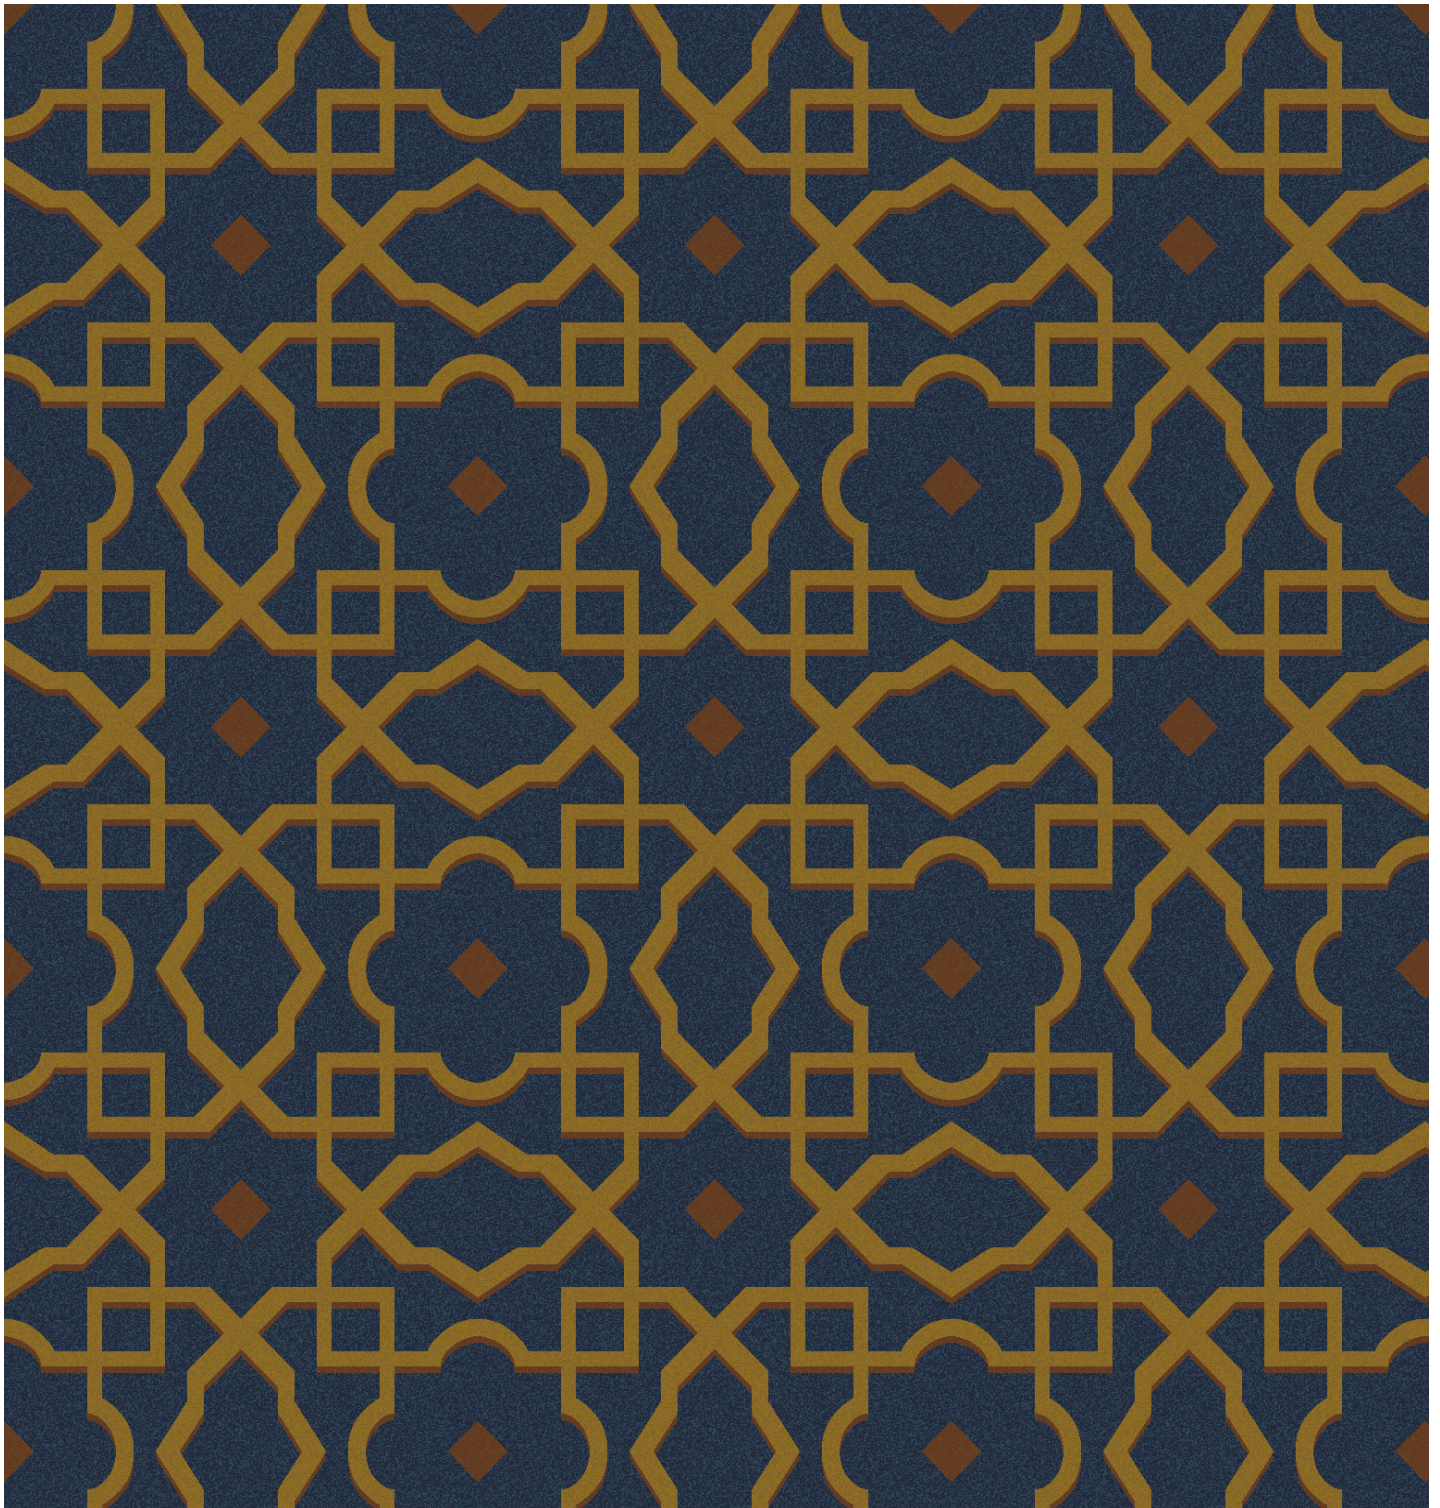

Design: RF5500167
Version: EF80031-4

Date: 12-APR-2018 egk
Copyright: egetaepper a/s - pia
Approved by:

ege

DOK. F0011

CULTURES - Mecca
Rep.: 65,0 x 65,0cm. Col. K5500

Repeat: X=65.0cm Y=65.0cm (Size Shown: X=195.58cm Y=203.20cm)