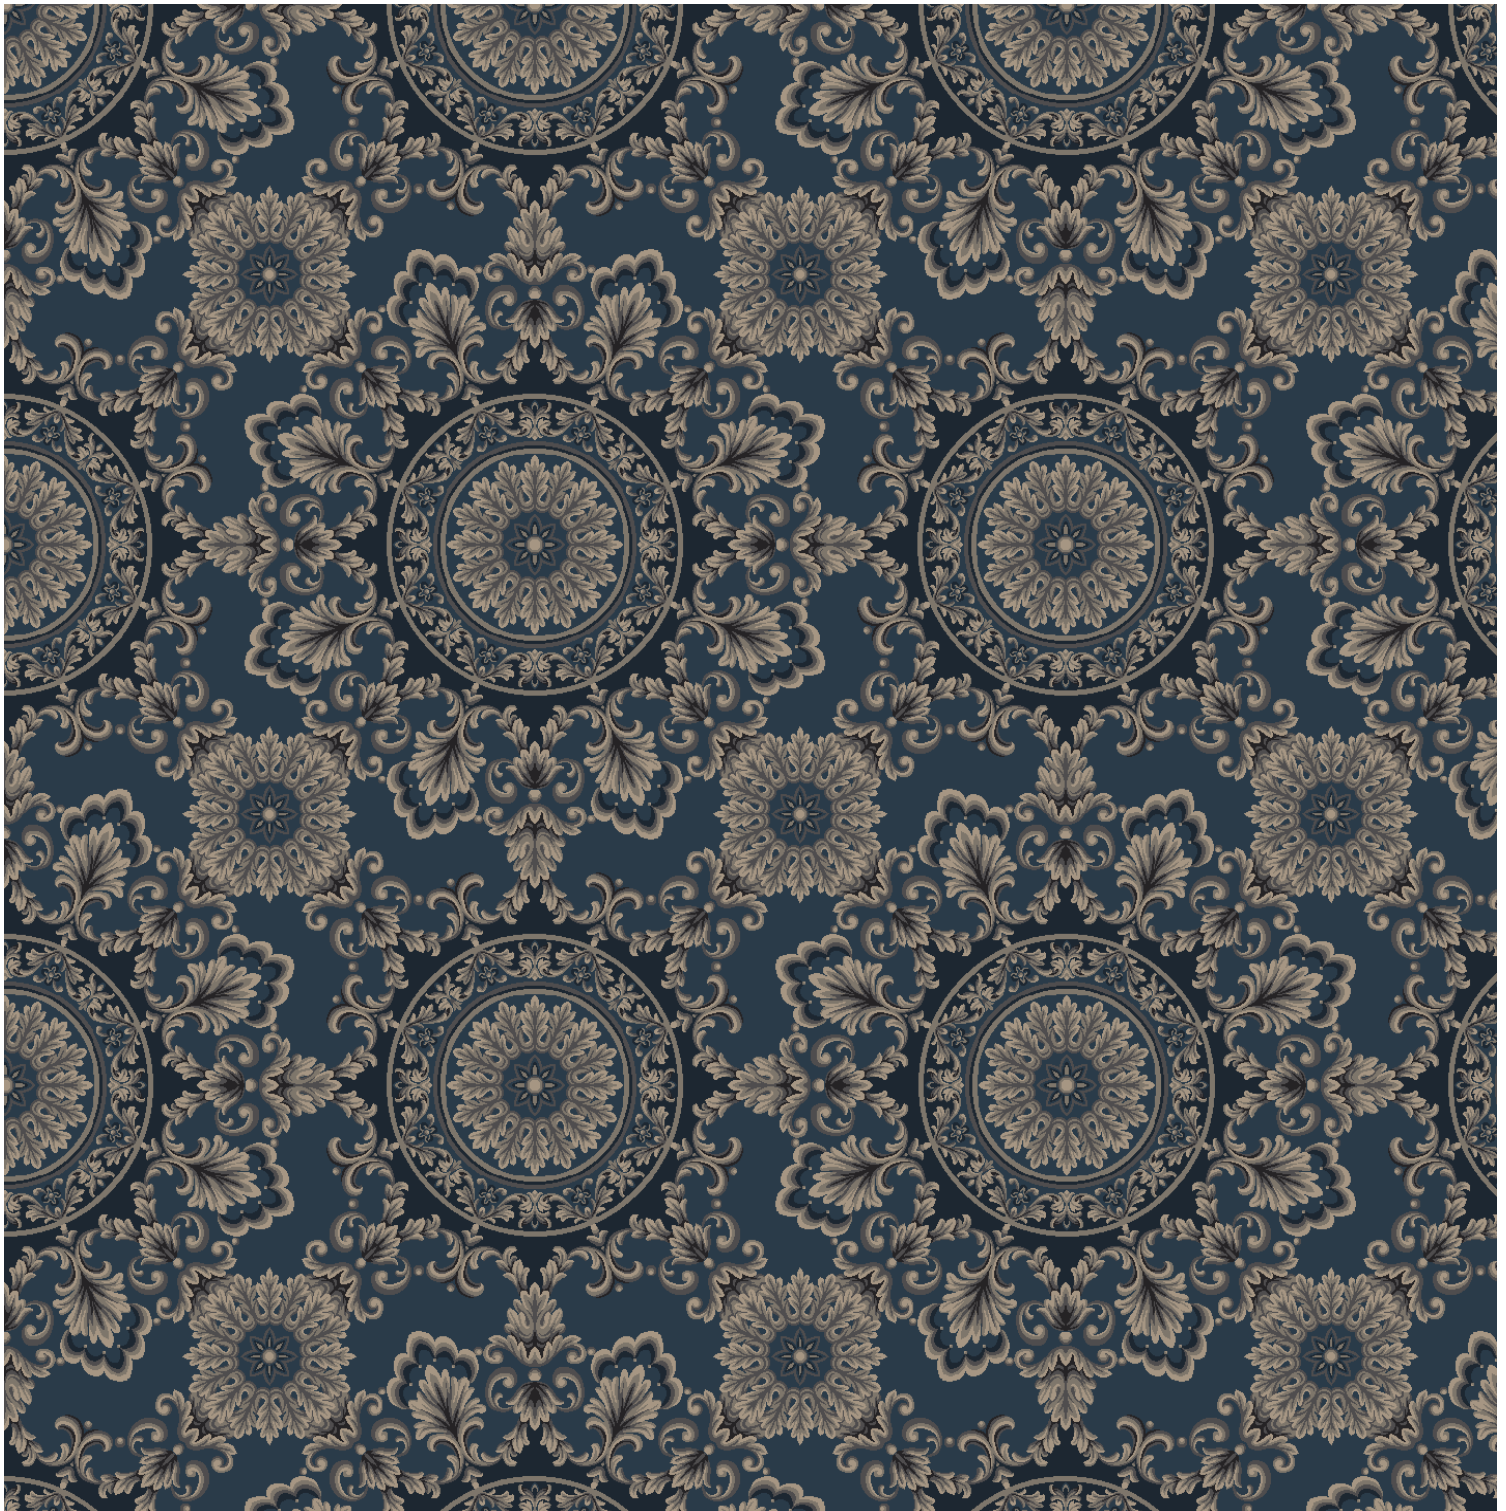

Design: RF52953904
Version: EF80806-3

Date: 10-JAN-2018 egk
Copyright: egetaepper a/s -
Approved by:

ege

DOK. F0011

CLASSIC - HALL OF MIRRORS
REP.: 130.0 X 130.0 CM. COLOURKEY K5295

Repeat: X=130.0cm Y=130.0cm (Size Shown: X=182.88cm Y=181.23cm)

K28606 K5295-6 35.02%	H28605 K5295-5 12.16%	K20012 Black 2.80%	K28603 K5295-3 15.90%	K28602 K5295-2 20.99%	K28601 K5295-1 13.14%

Colours are approximation only. Physical sample must be approved for ordering
All rights - intellectual or commercial - are fully reserved.
Not to be manufactured by others than egetaepper a/s.
© Copyright: egetaepper a/s