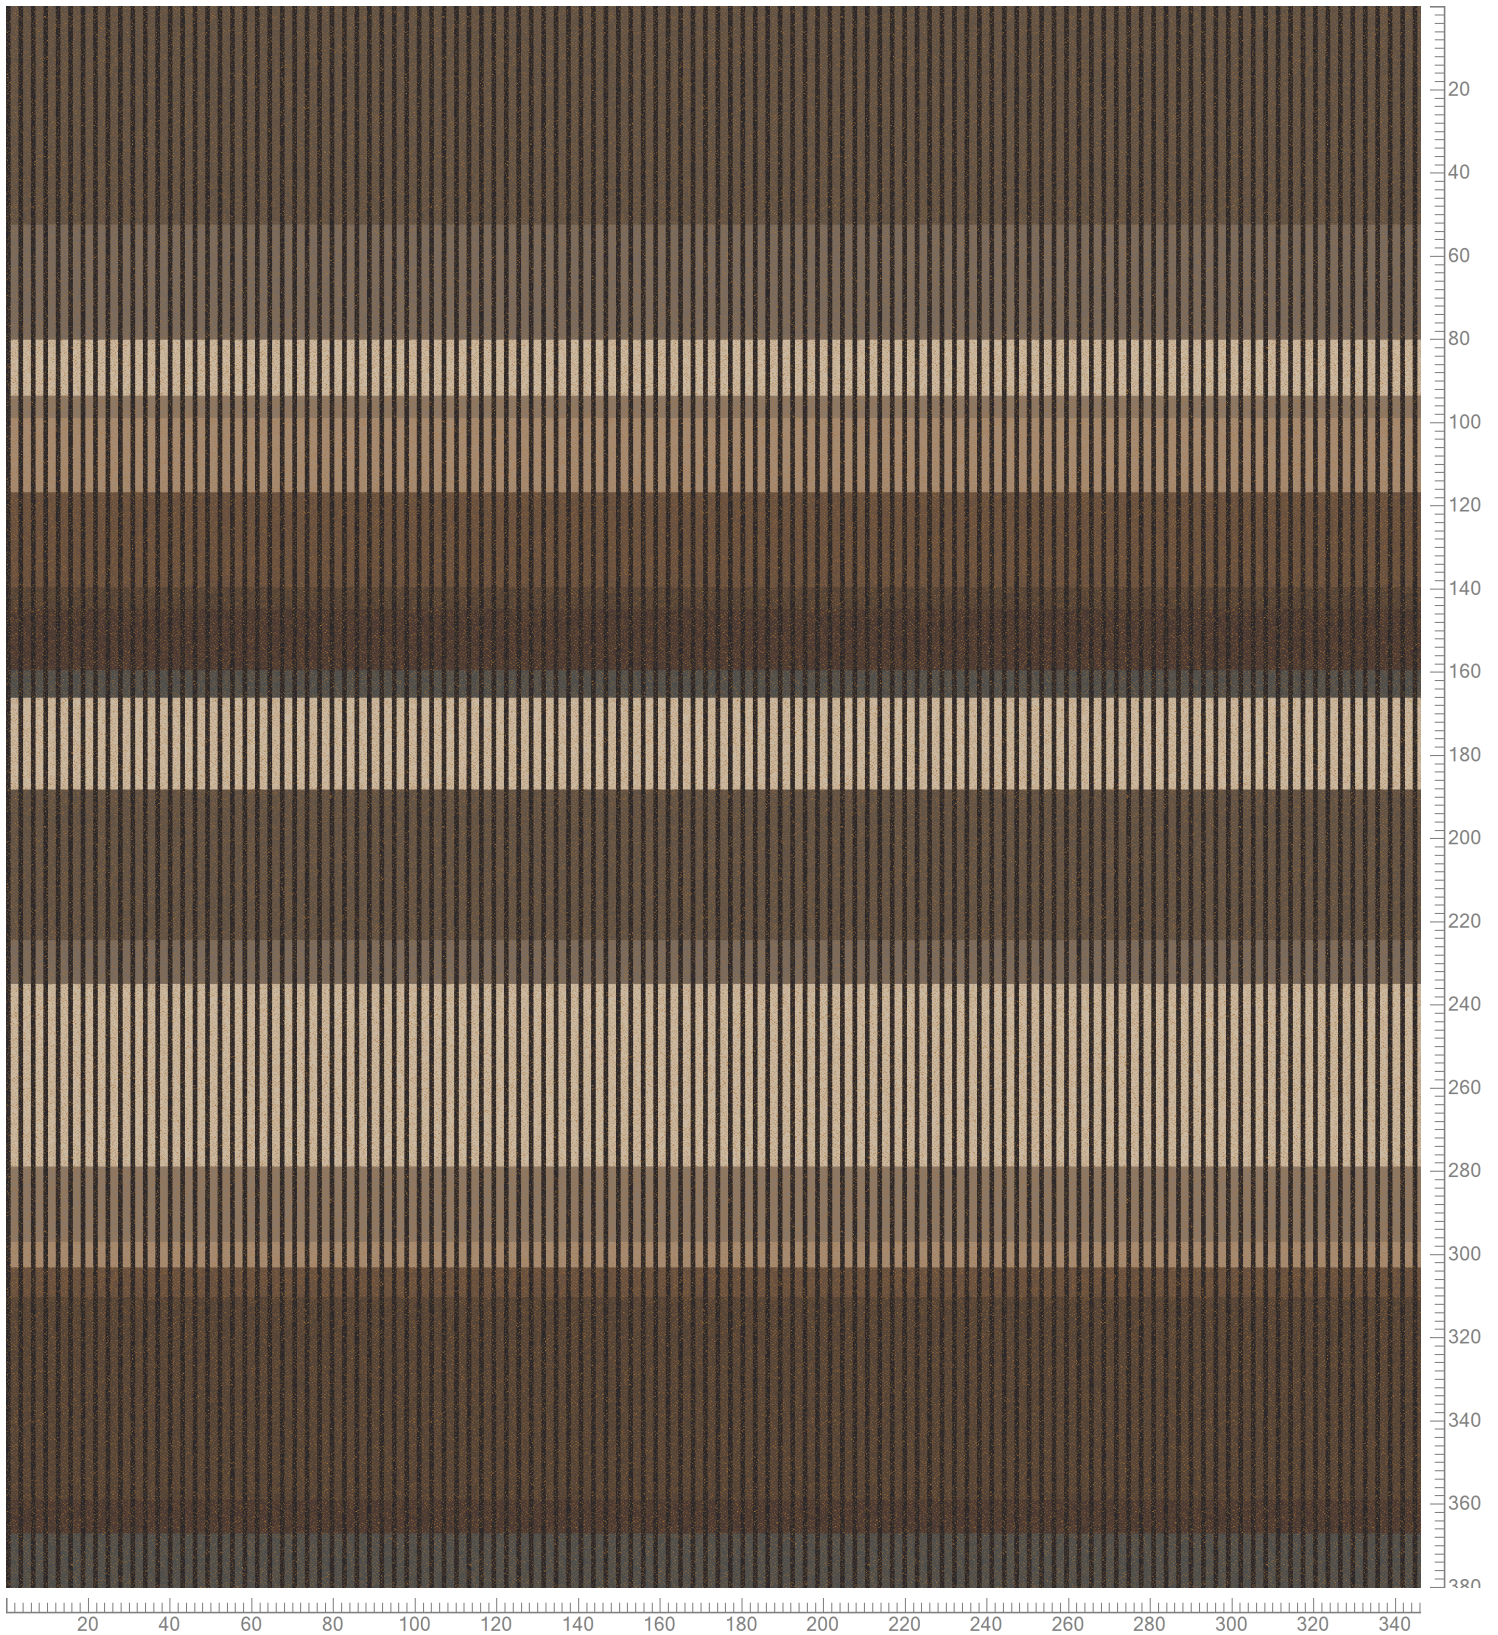

Design: RF52754917
Version: EF80411-3

Date: 7-MAR-2018 hjj
Copyright: egetaeppe a/s - Lykke
Approved by:

ege

DOK. F0011

ESSENTIALS - Shimmer Stripe
rep. 97.5 x 390.1 cm. col. k5275

Repeat: X=97.5cm Y=390.1cm (Size Shown: X=346.46cm Y=380.37cm)

K28366 K5275-5 33.69%	5275AC13 Accent 13 4.30%	5275AC14 Accent 14 7.77%	K28374 K5275-4 3.26%	5275AC43 Accent 43 3.36%	K28328 K5275-1 4.02%	5275AC15 Accent 15 12.82%	K28378 K5275-3 5.50%	5275AC16 Accent 16 3.44%	K28329 K5275-2 3.44%	5275AC27 Accent 27 10.14%