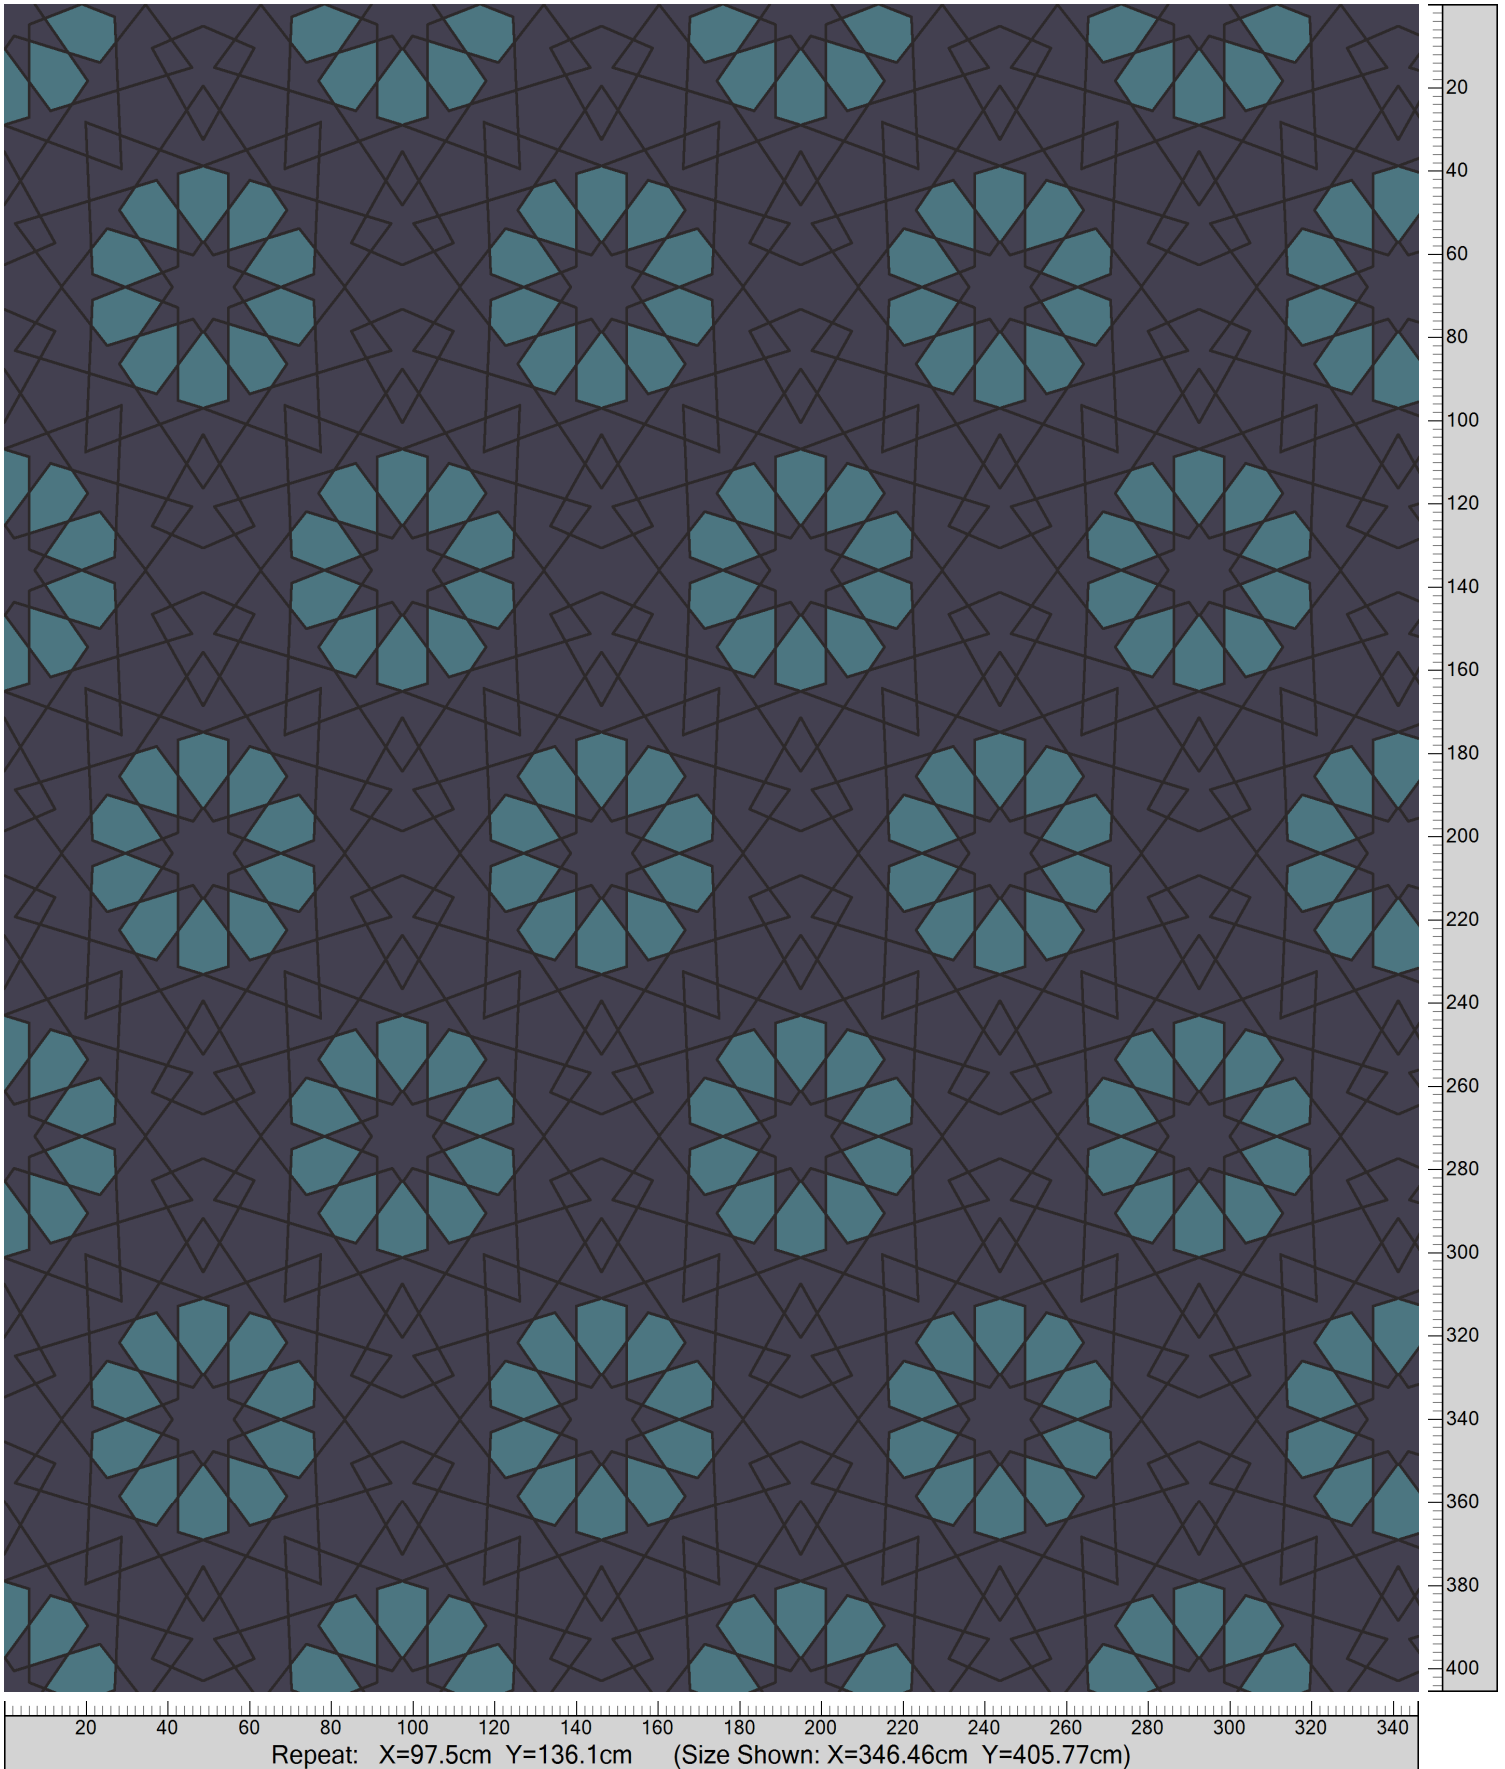

Design: RF52754807
Version: EF80017-5

Date: 6-MAR-2018 pnp
Copyright: egetaepper a/s - pia
Approved by:

ege

DOK. F0011

CULTURES - GEOMETRIC LACE
REP. 97,5 X 136,1 CM.C OL. K5275
RECOLOUR EXAMPLES IN CATALOG PAGE 081

Repeat: X=97.5cm Y=136.1cm (Size Shown: X=346.46cm Y=405.77cm)

		
K28364 K5275-6 27.66%	K28380 K5275-7 9.25%	K28366 K5275-5 8.66%