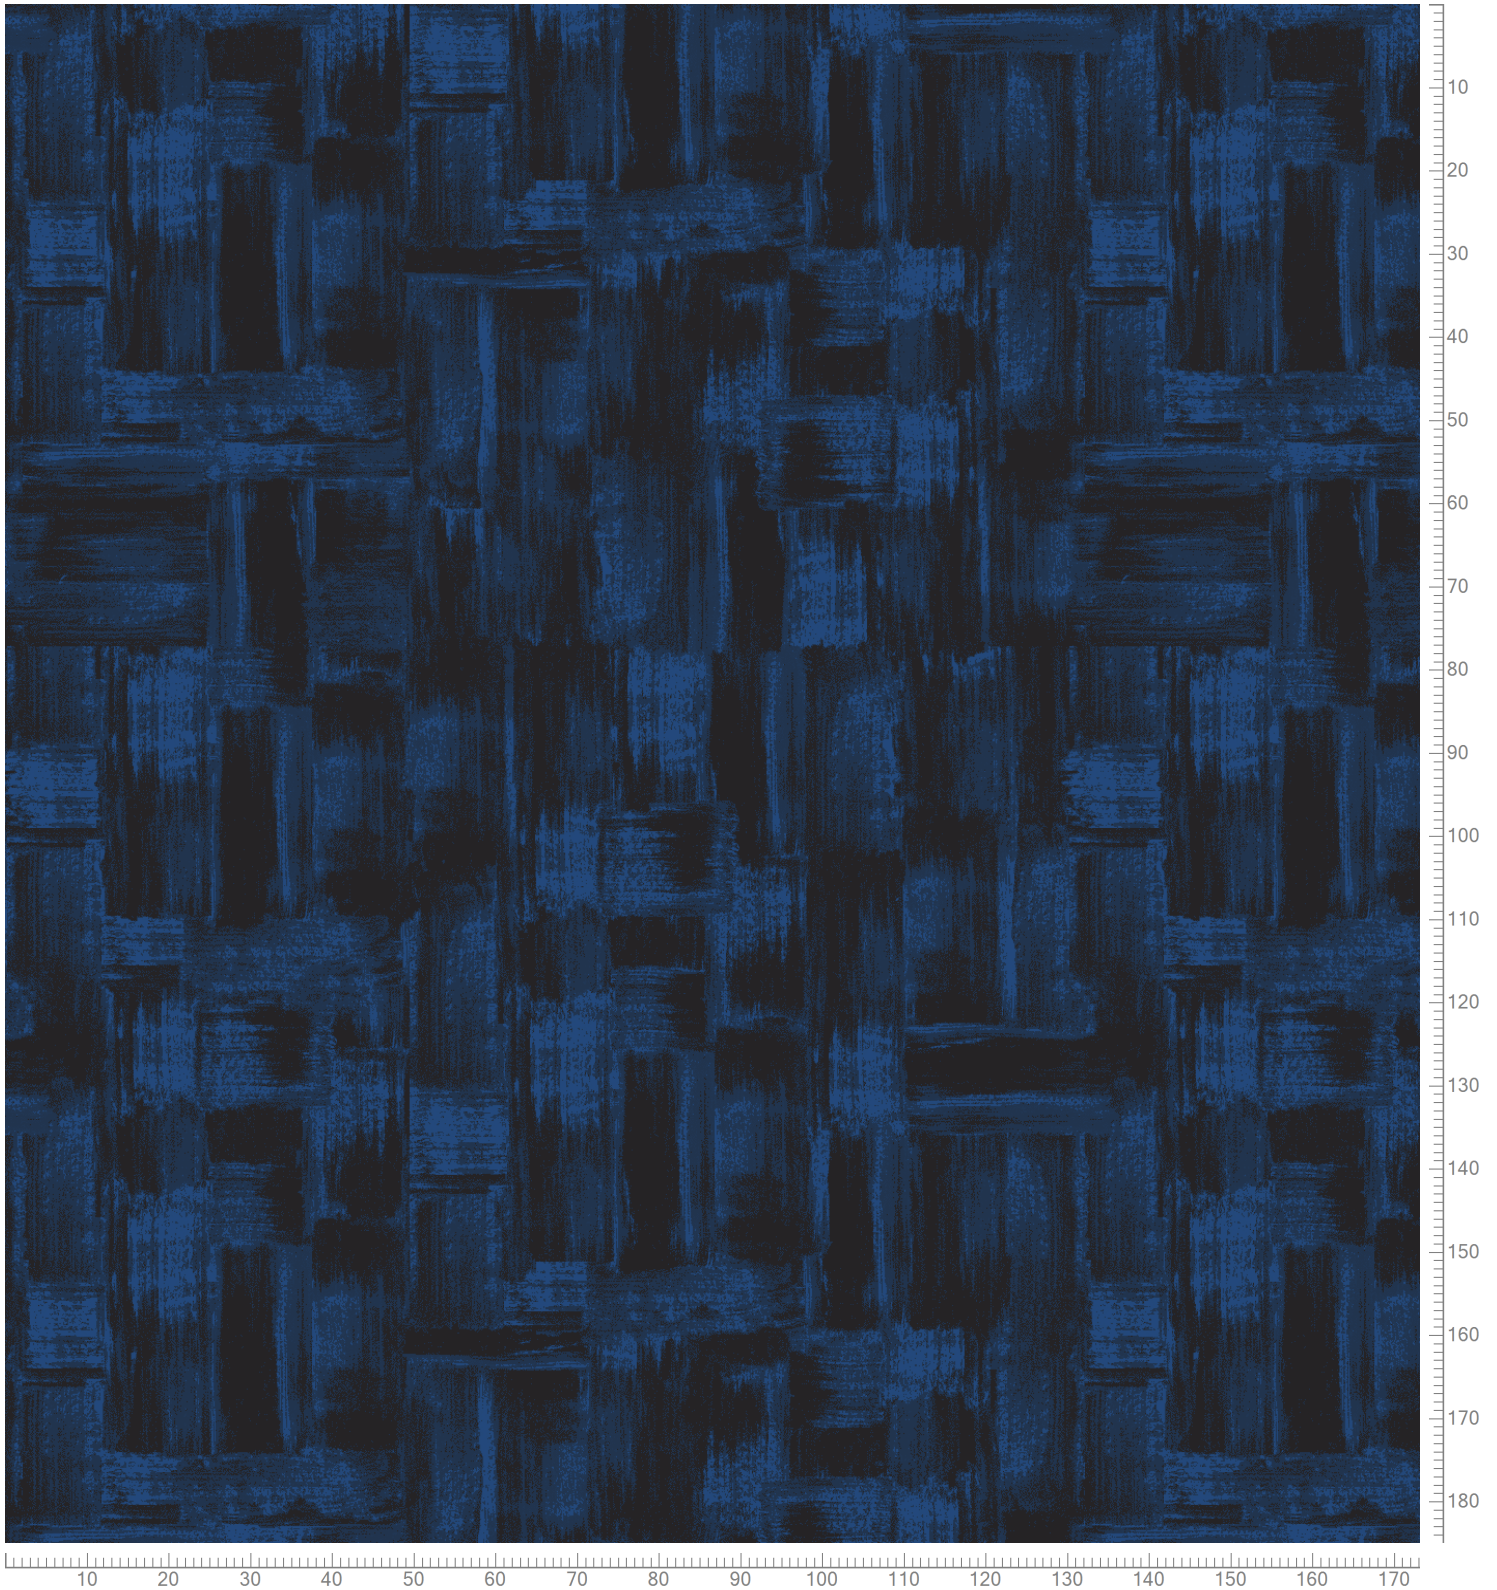

Design: RF52202805
Version: *EF81223-2*

Date: 5-FEB-2018 egk

Approved by:

ege

DOK. F0011

ARTS & CRAFTS - Brush Strokes
Rep.: 130.0 x 130.0 cm. Col K5220

Repeat: X=130.0cm Y=130.0cm (Size Shown: X=173.23cm Y=185.04cm)