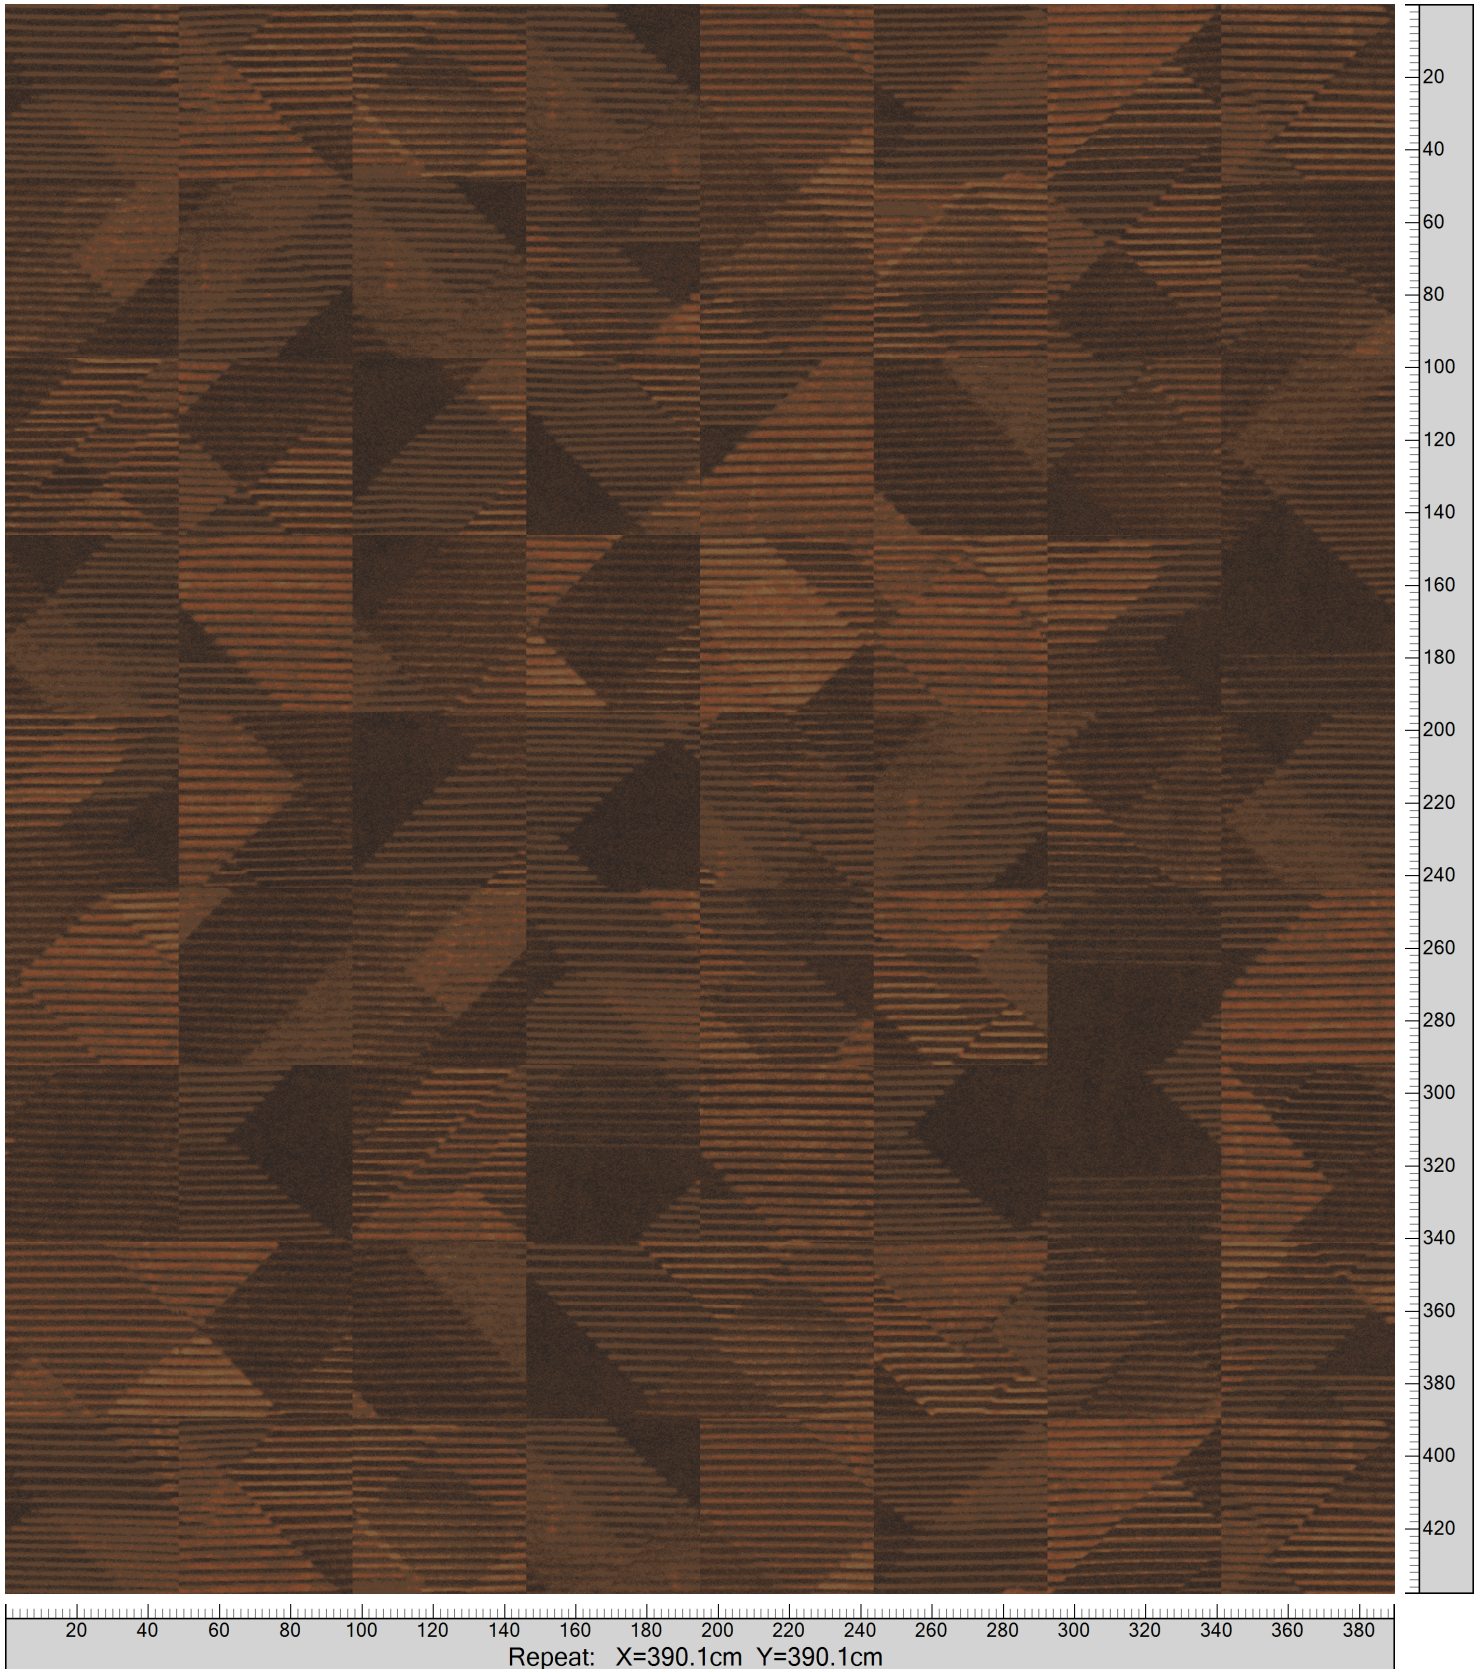

HIGHLINE TILES - FADED ANGLE
STANDARD PALETTE 5595
TILE SIMULATION MONOLITHIC 48X48 CM

5595AC48 Accent 48 0.43%	5595AC49 Accent 49 1.33%	K28610 5595-BC10 6.87%	5595AC55 Accent 55 46.77%	5595AC56 Accent 56 13.24%	5595AC57 Accent 57 30.42%