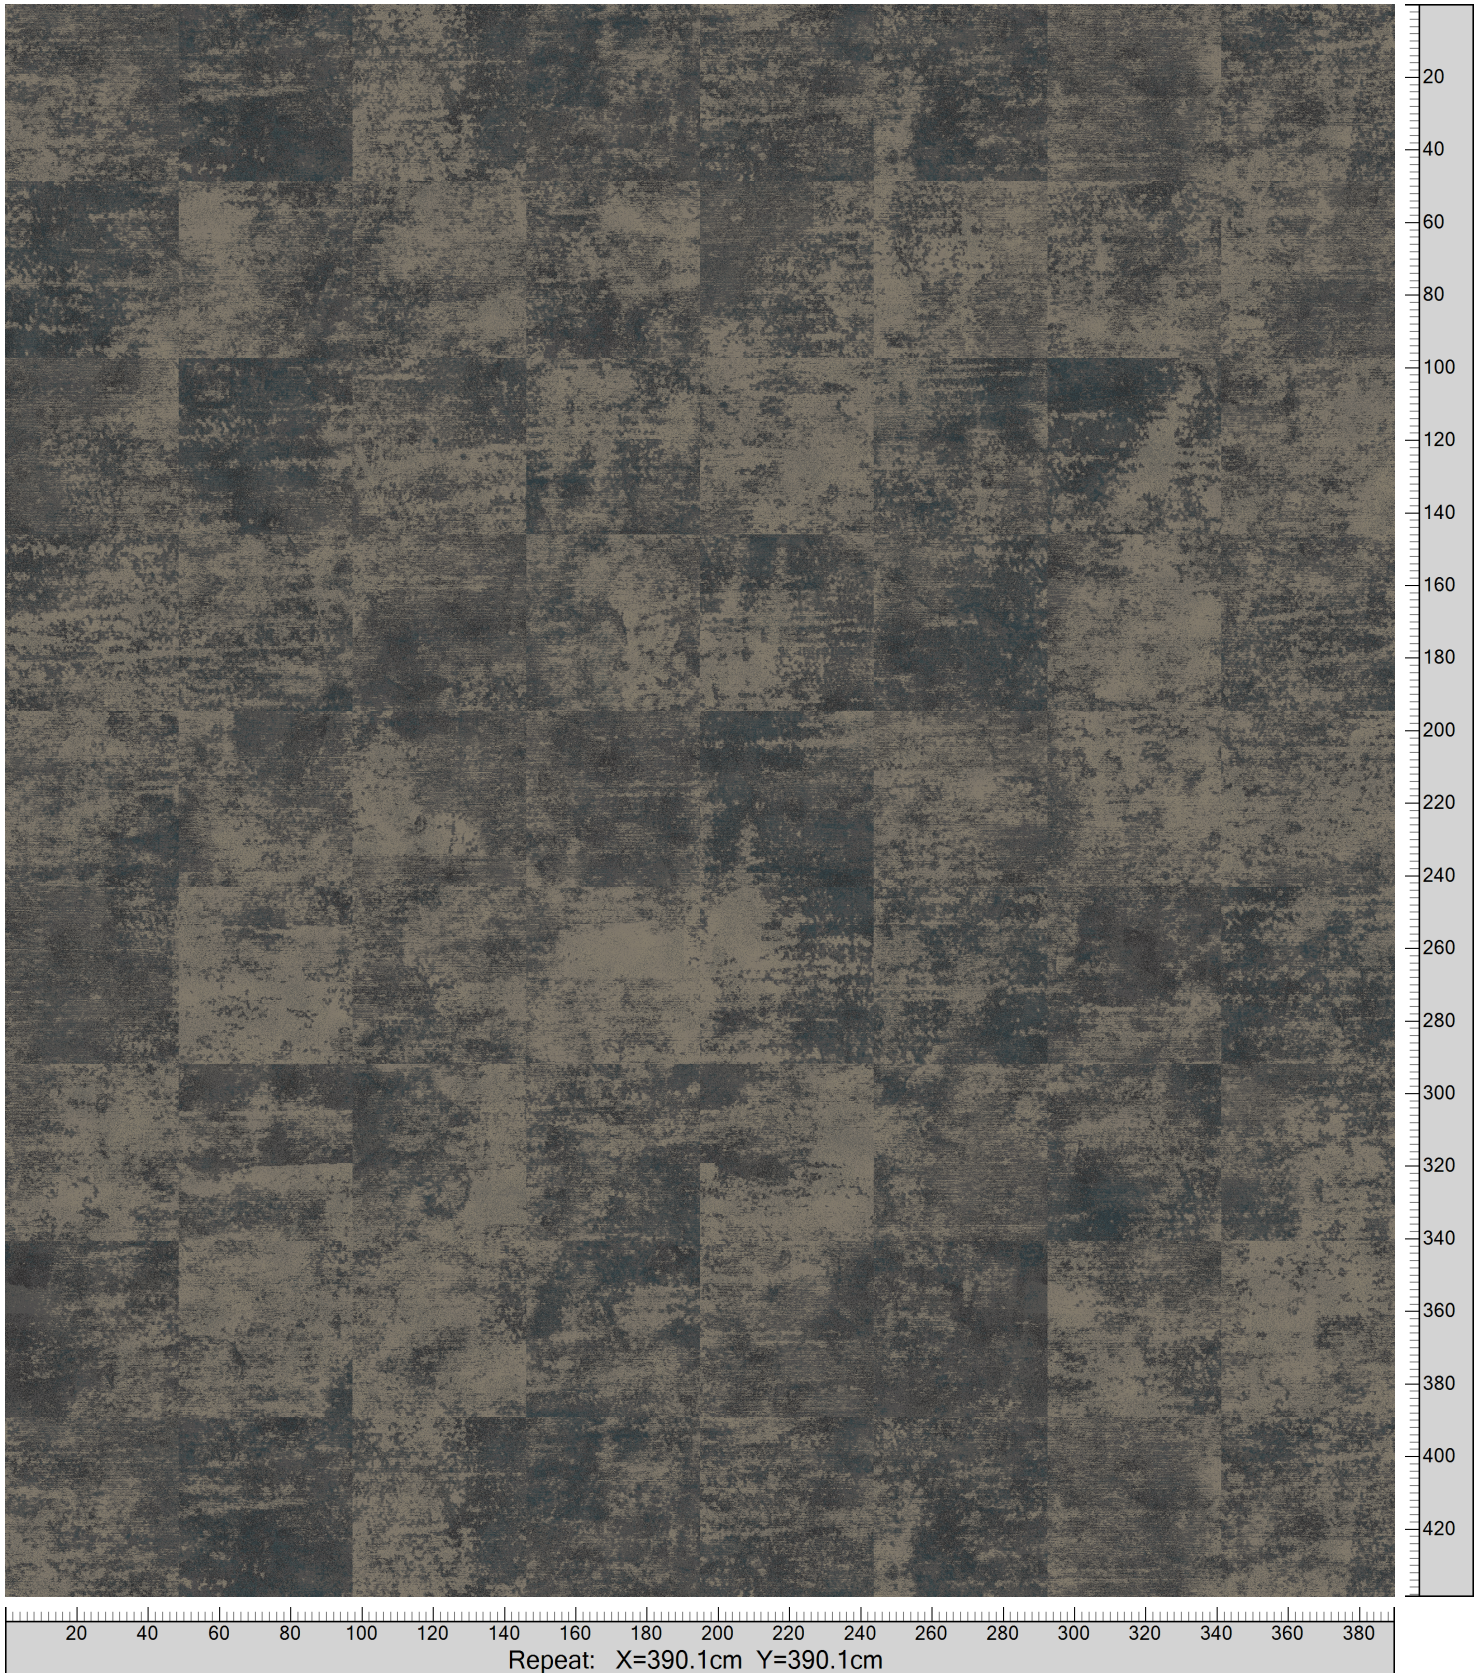

Design: RFM55952014  
Version: EK20131T1-2

Date: 25-OCT-2019 pnp  
Copyright: egetaepper a/s - pia  
Approved by:

HIGHLINE TILES - Stone Wash  
Standard Palette 5595  
Tile Simulation Monolithic 48 x 48 cm

5595AC13 Accent 13	K28602 5595-BC2	5595AC15 Accent 15	5595AC16 Accent 16	K28603 5595-BC3	5595AC17 Accent 17	5595AC39 Accent 39	5595AC40 Accent 40	5595AC42 Accent 42