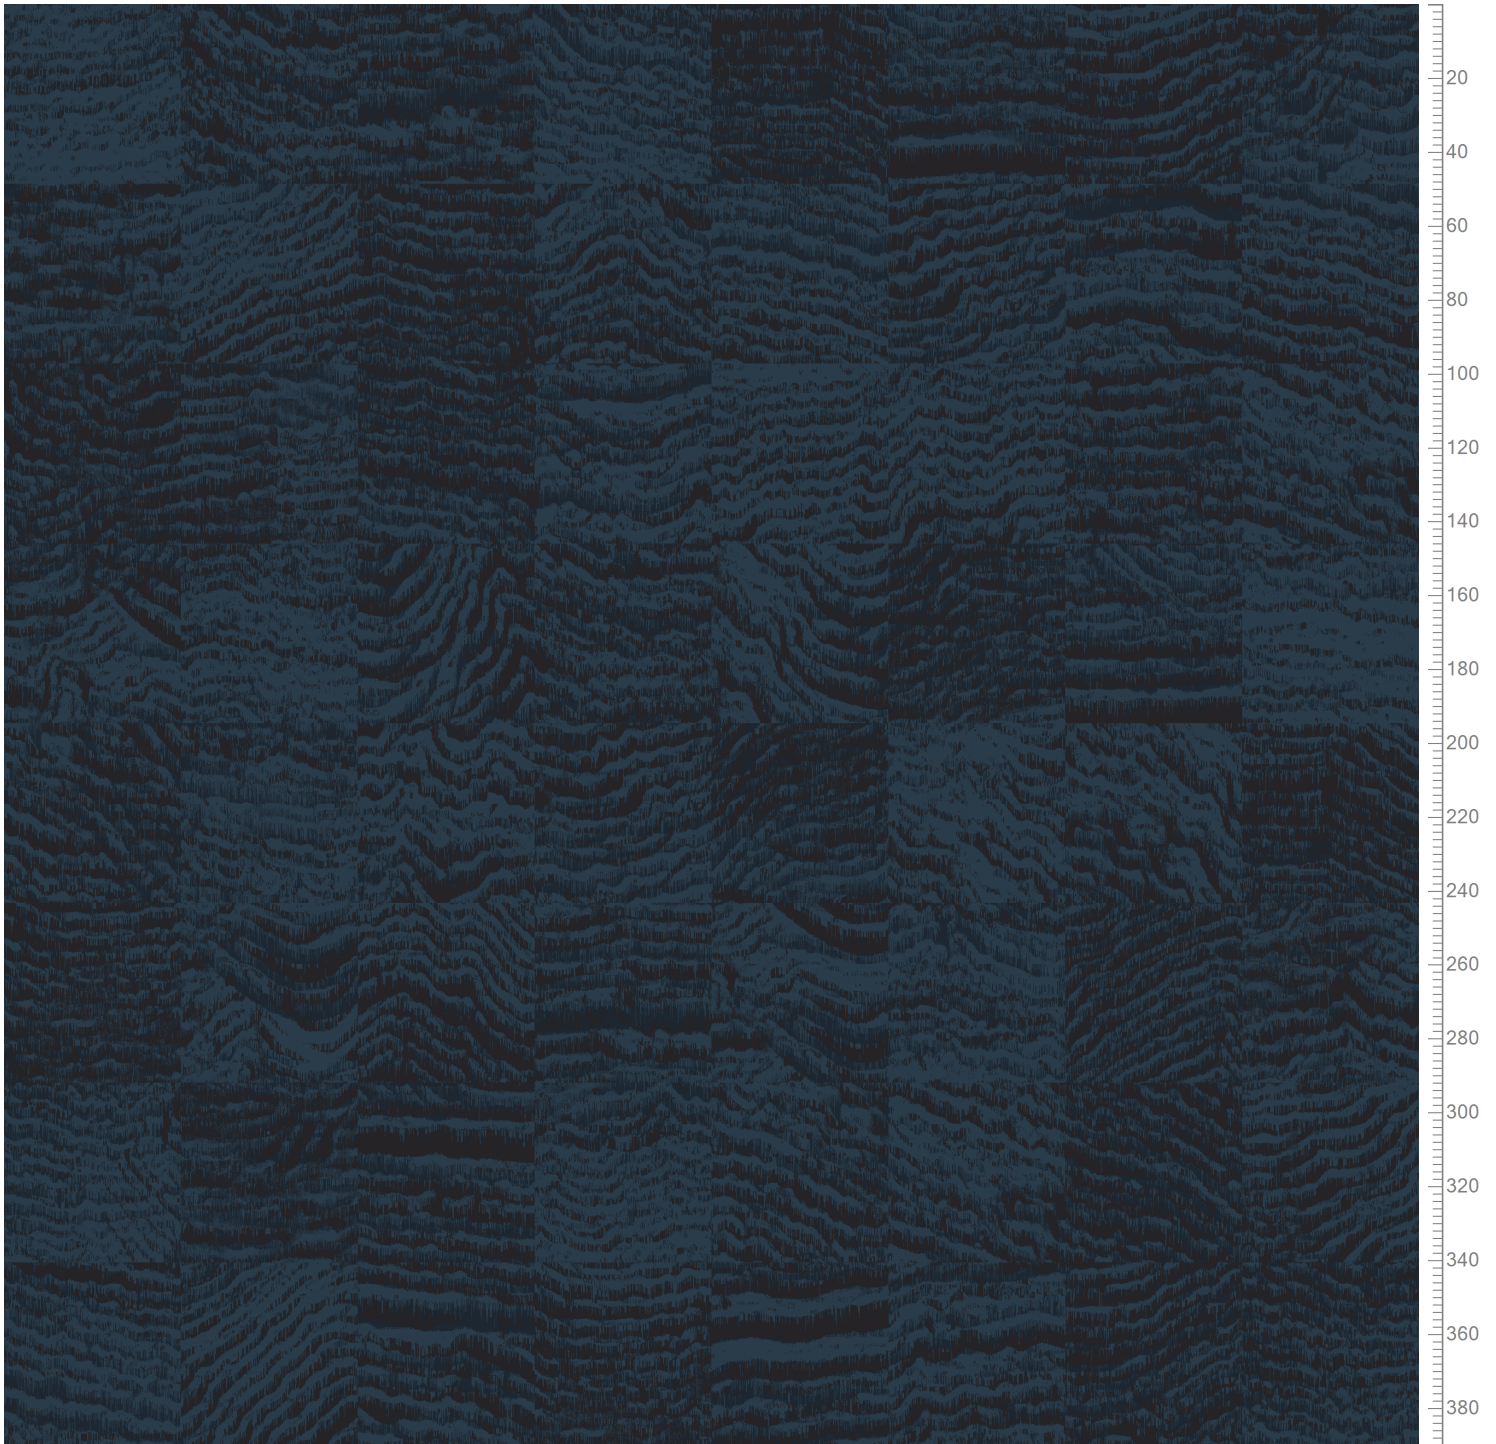

Design: RFM55951055
Version: EF16102T1-7

Date: 29-SEP-2022 sha
Copyright: egecarpets a/s - SHA
Approved by:

TOM DIXON - TIDE
STANDARD PALETTE 5595
TILE SIMULATION MONOLITHIC 48X48 CM.

Repeat: X=390.1cm Y=390.1cm (Size Shown: X=390.14cm Y=390.14cm)

K20012 Black 25.61%	H28605 5595-BC5 11.46%	K28606 5595-BC6 46.99%

Colors are approximation only. Physical sample must be approved for ordering.
Copyright: egecarpets a/s - SHA