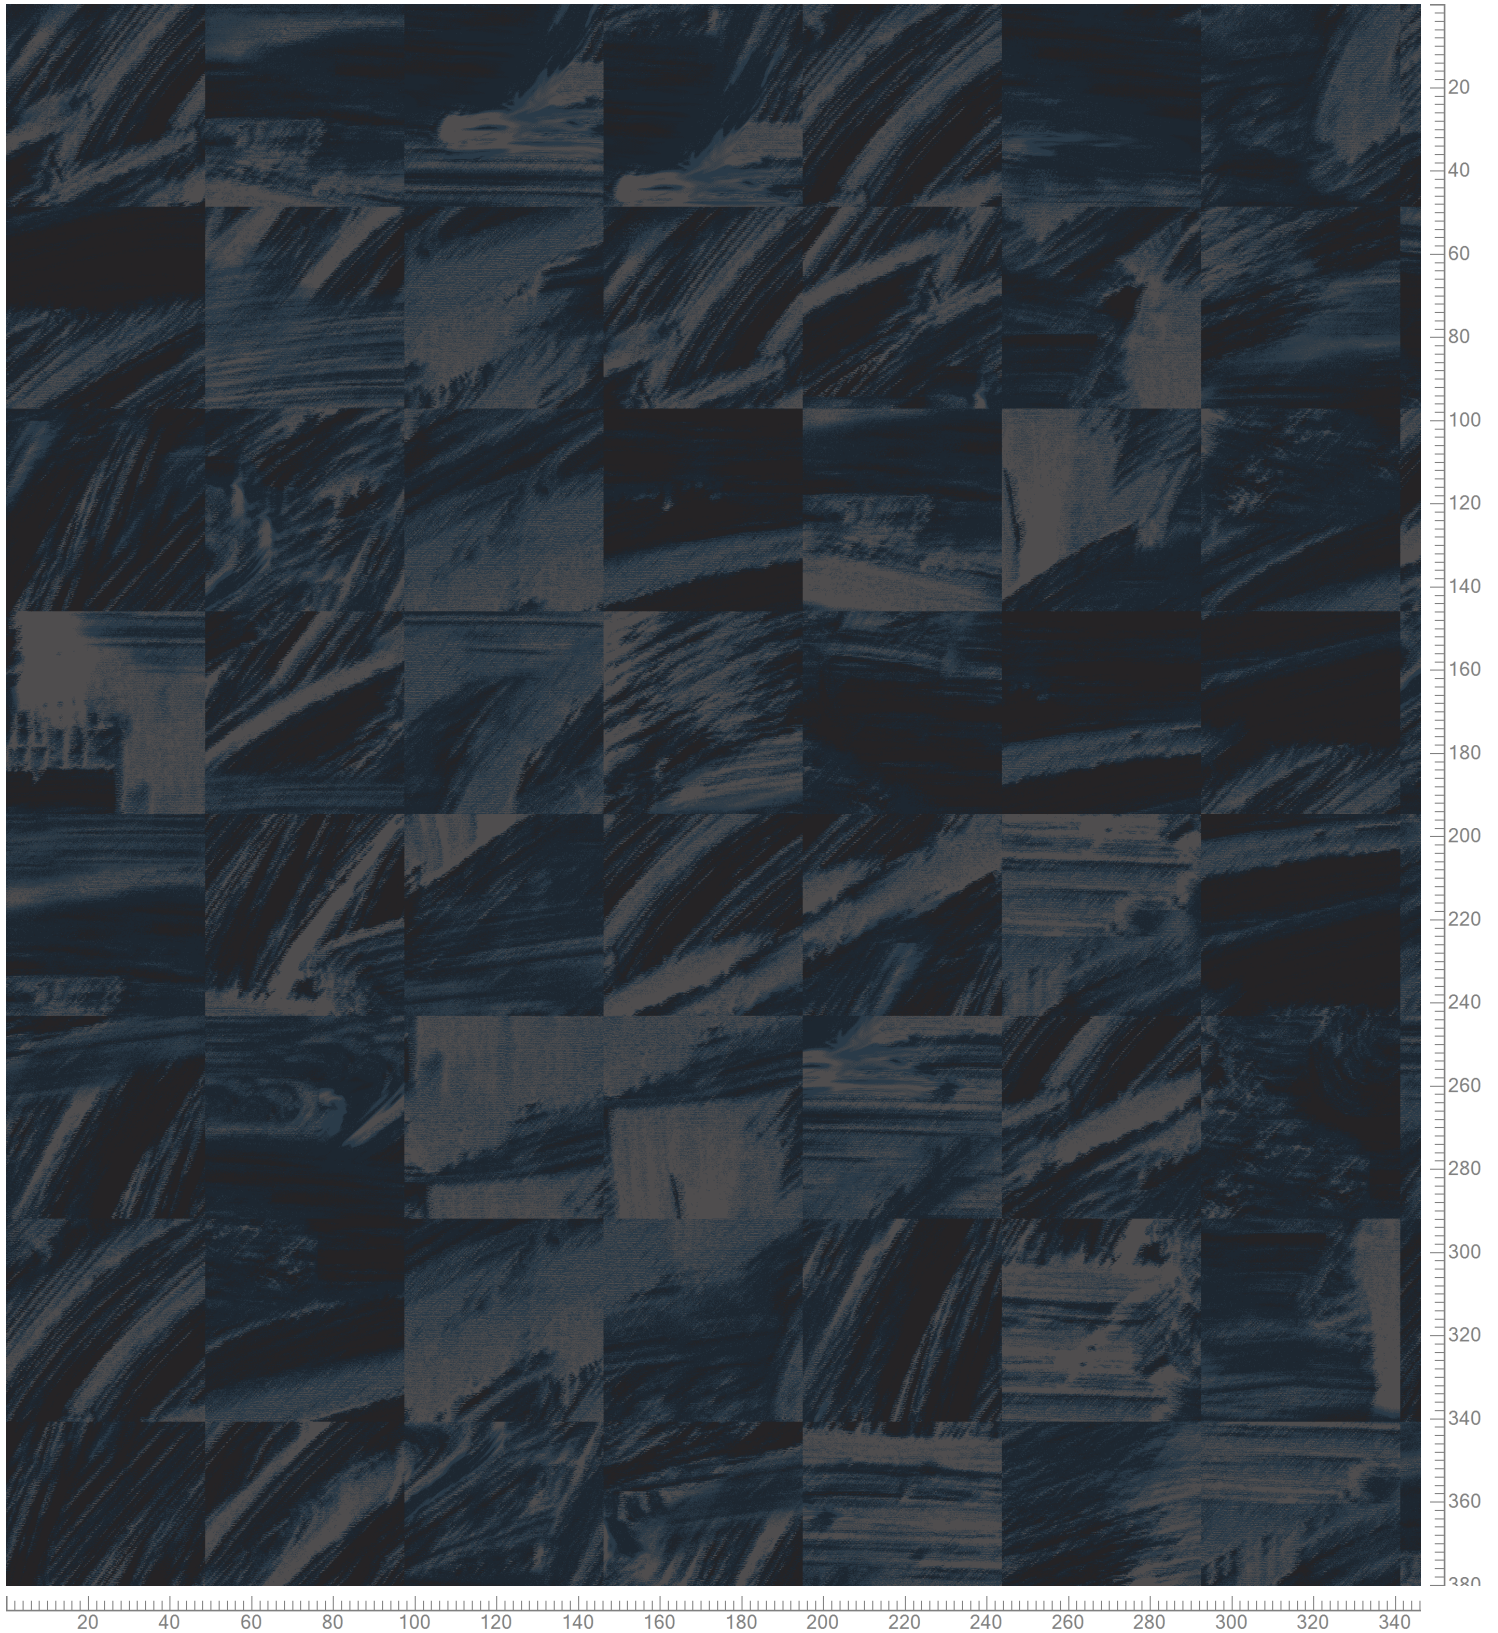

Design: RFM55951053  
Version: EF16103T1-6

Date: 29-SEP-2022 sha  
Copyright: egecarpets a/s - SHA  
Approved by:

TOM DIXON - WASH  
STANDARD PALETTE 5595  
TILE SIMULATION MONOLITHIC 48X48 CM.

Repeat: X=390.1cm Y=390.1cm (Size Shown: X=346.46cm Y=380.37cm)

K28603 5595-BC3 17.75%	5595AC44 Accent 44 0.51%	K28606 5595-BC6 24.46%	H28605 5595-BC5 37.61%	K20012 Black 19.67%

Colors are approximation only. Physical sample must be approved for ordering.  
Copyright: egecarpets a/s - SHA