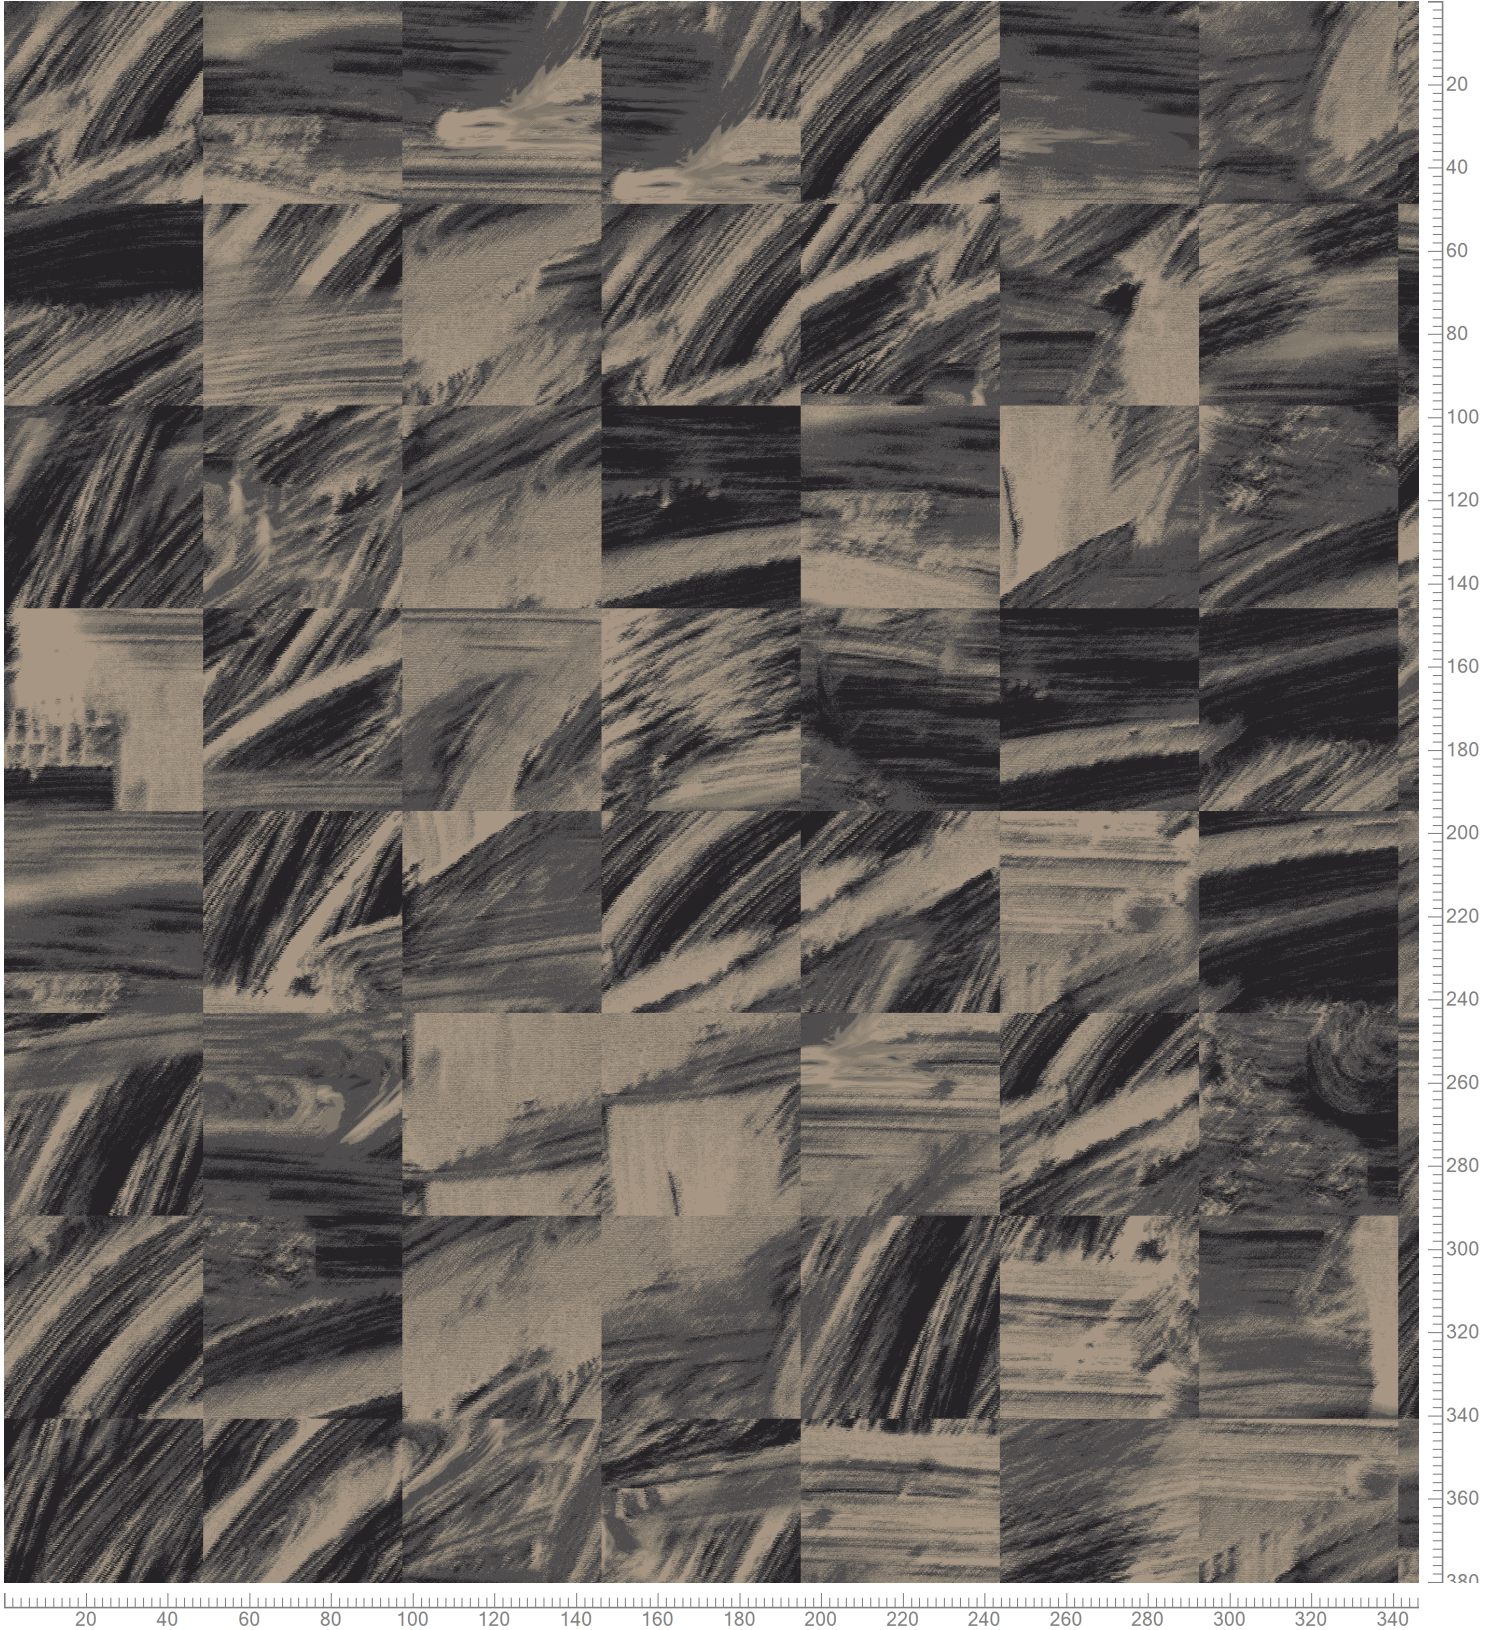

TOM DIXON - WASH  
STANDARD PALETTE 5595  
TILE SIMULATION MONOLITHIC 48 X 48 CM.

Repeat: X=390.1cm Y=390.1cm (Size Shown: X=346.46cm Y=380.37cm)

|                              |                                |                              |                              |                           |
|------------------------------|--------------------------------|------------------------------|------------------------------|---------------------------|
|                              |                                |                              |                              |                           |
| K28601<br>5595-BC1<br>17.75% | 5595AC18<br>Accent 18<br>0.51% | K28602<br>5595-BC2<br>24.46% | K28603<br>5595-BC3<br>37.61% | K20012<br>Black<br>19.67% |

Colors are approximation only. Physical sample must be approved for ordering.  
Copyright: egecarpets a/s - SHA