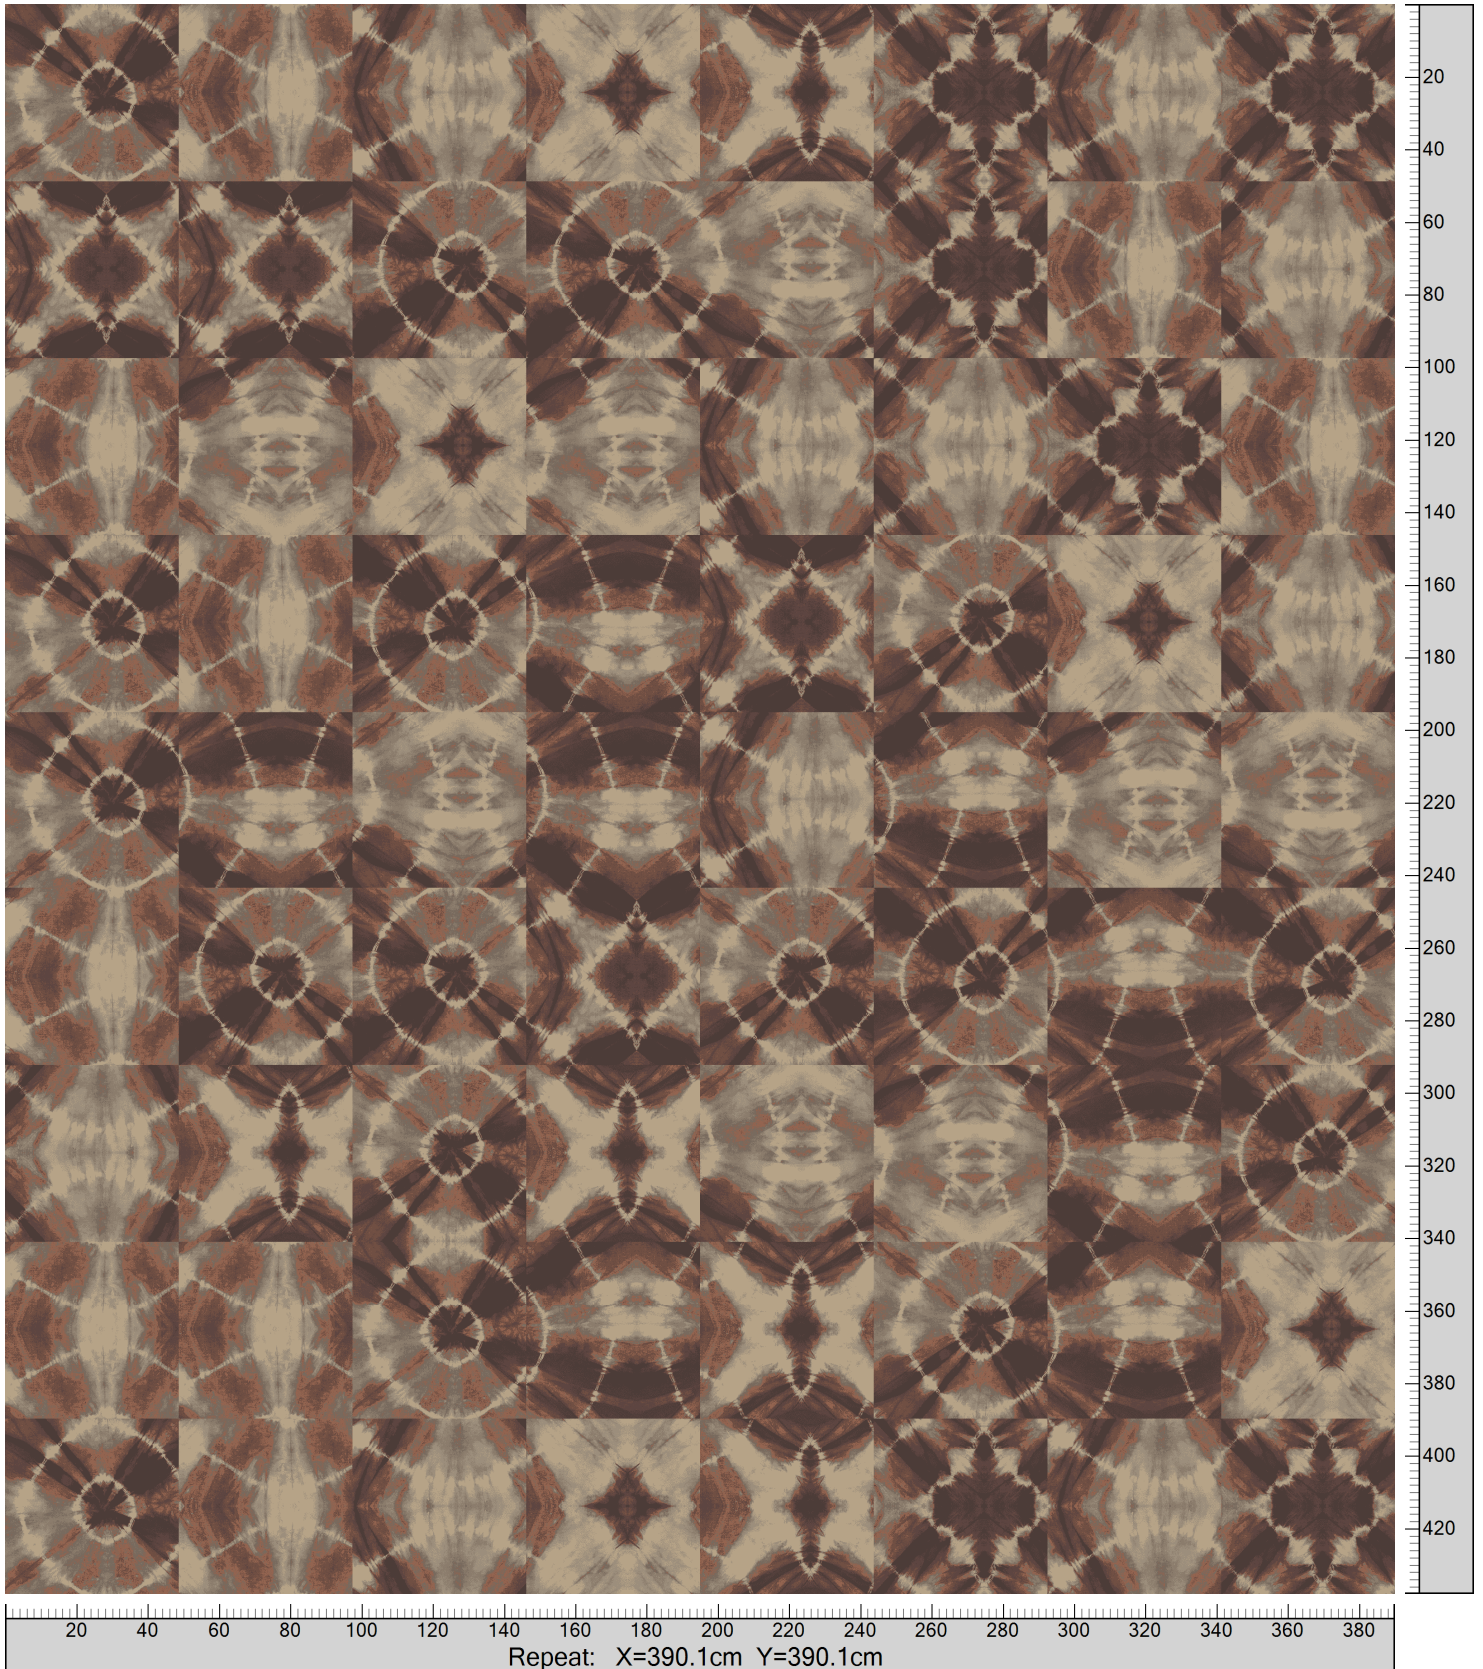

HIGHLINE TILES - TIE DYE  
STANDARD PALETTE 5575  
TILE SIMULATION MONOLITHIC 48X48 CM

5575AC13 Accent 13	5575AC14 Accent 14	5575AC15 Accent 15	K28378 5575-BC3	5575AC44 Accent 44	5575AC45 Accent 45	5575AC46 Accent 46	5575AC47 Accent 47