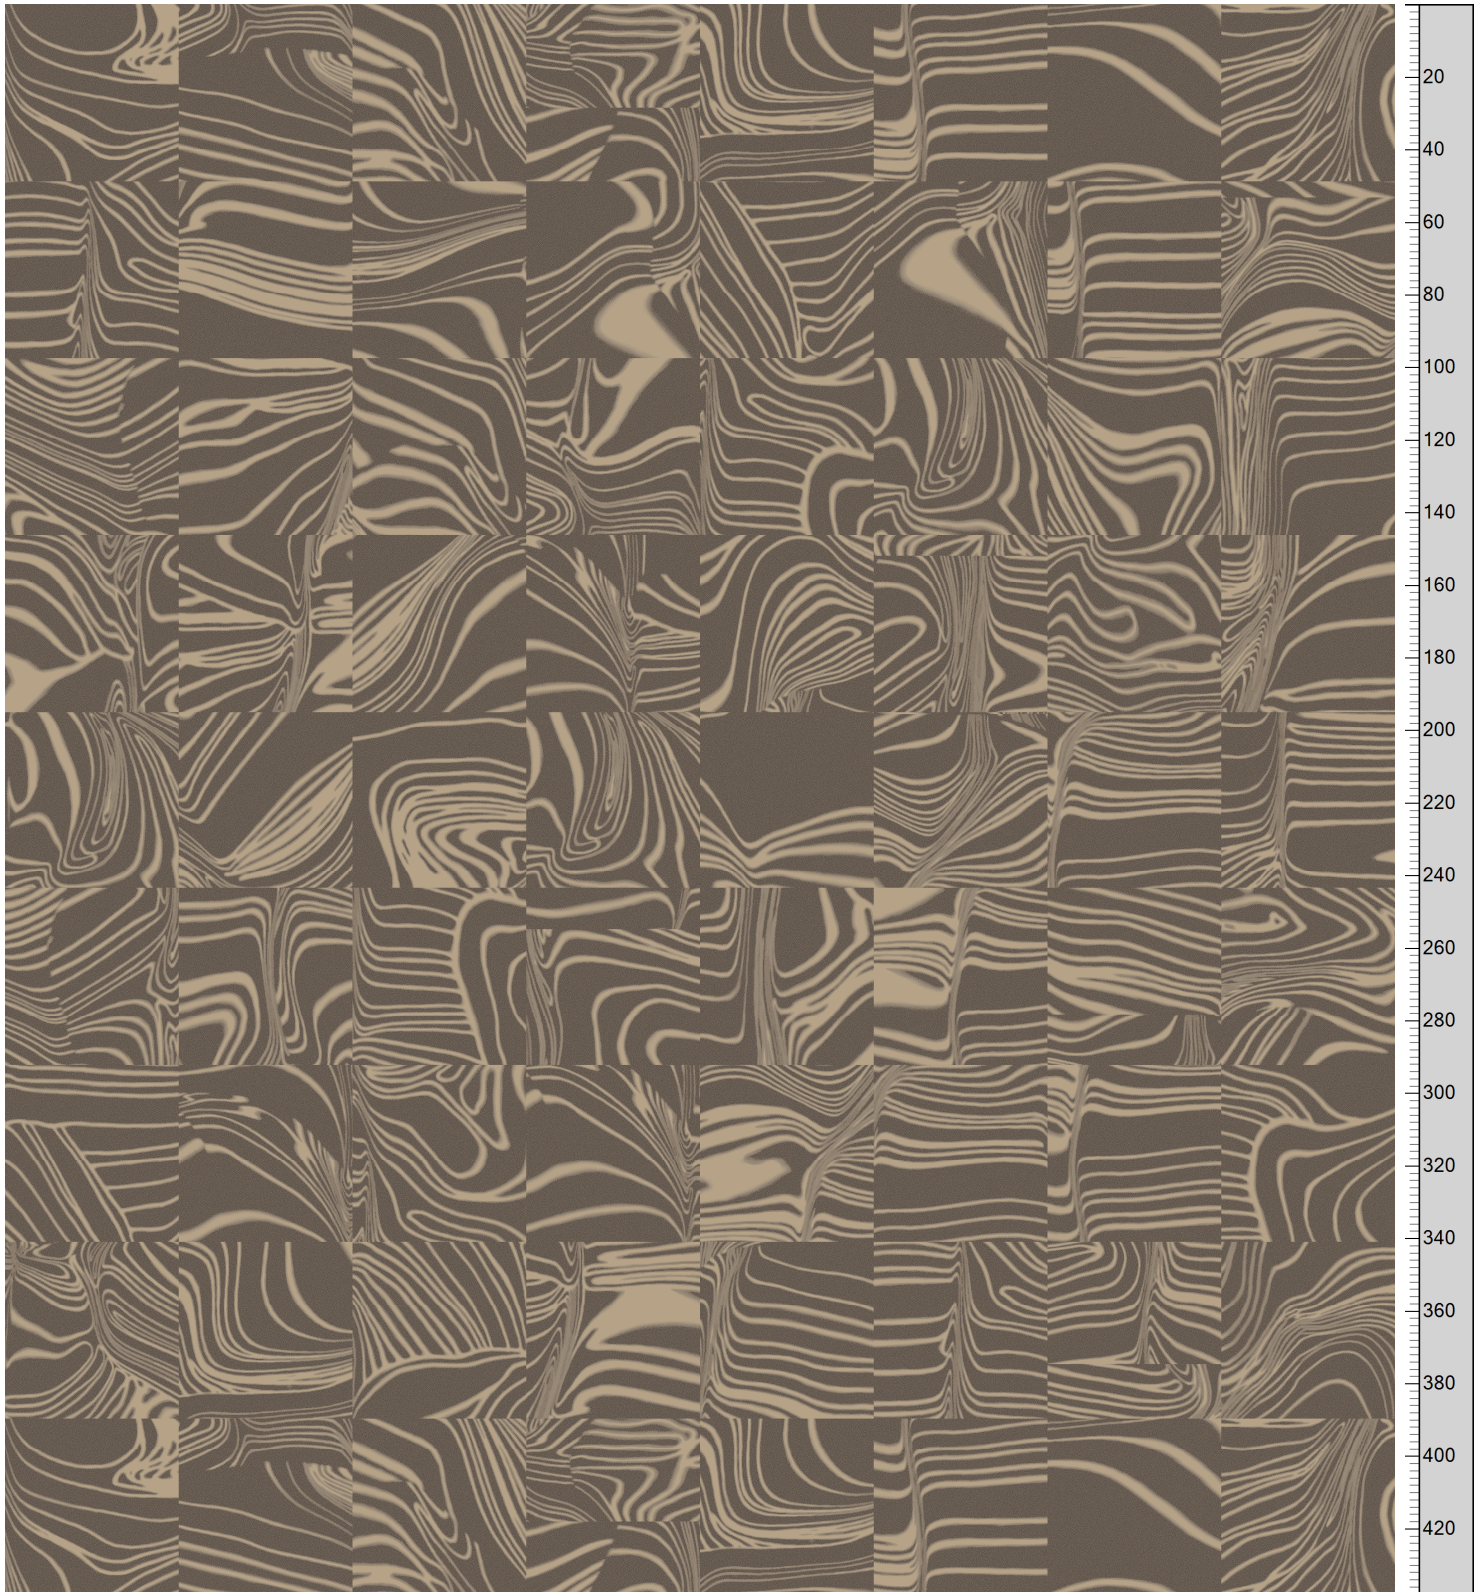

HIGHLINE TILES - GLASS DISTORTION
STANDARD PALETTE 5575
TILE SIMULATION MONOLITHIC 48X48 CM

Repeat: X=390.1cm Y=390.1cm

 @-0	 A-1 5575AC16 Accent 16	 B-2 K28378 5575-BC3	 C-3 0-0-0	 D-4 5575AC15 Accent 15	 E-5 5575AC14 Accent 14	 F-6 5575AC13 Accent 13
---	---	--	---	---	---	---