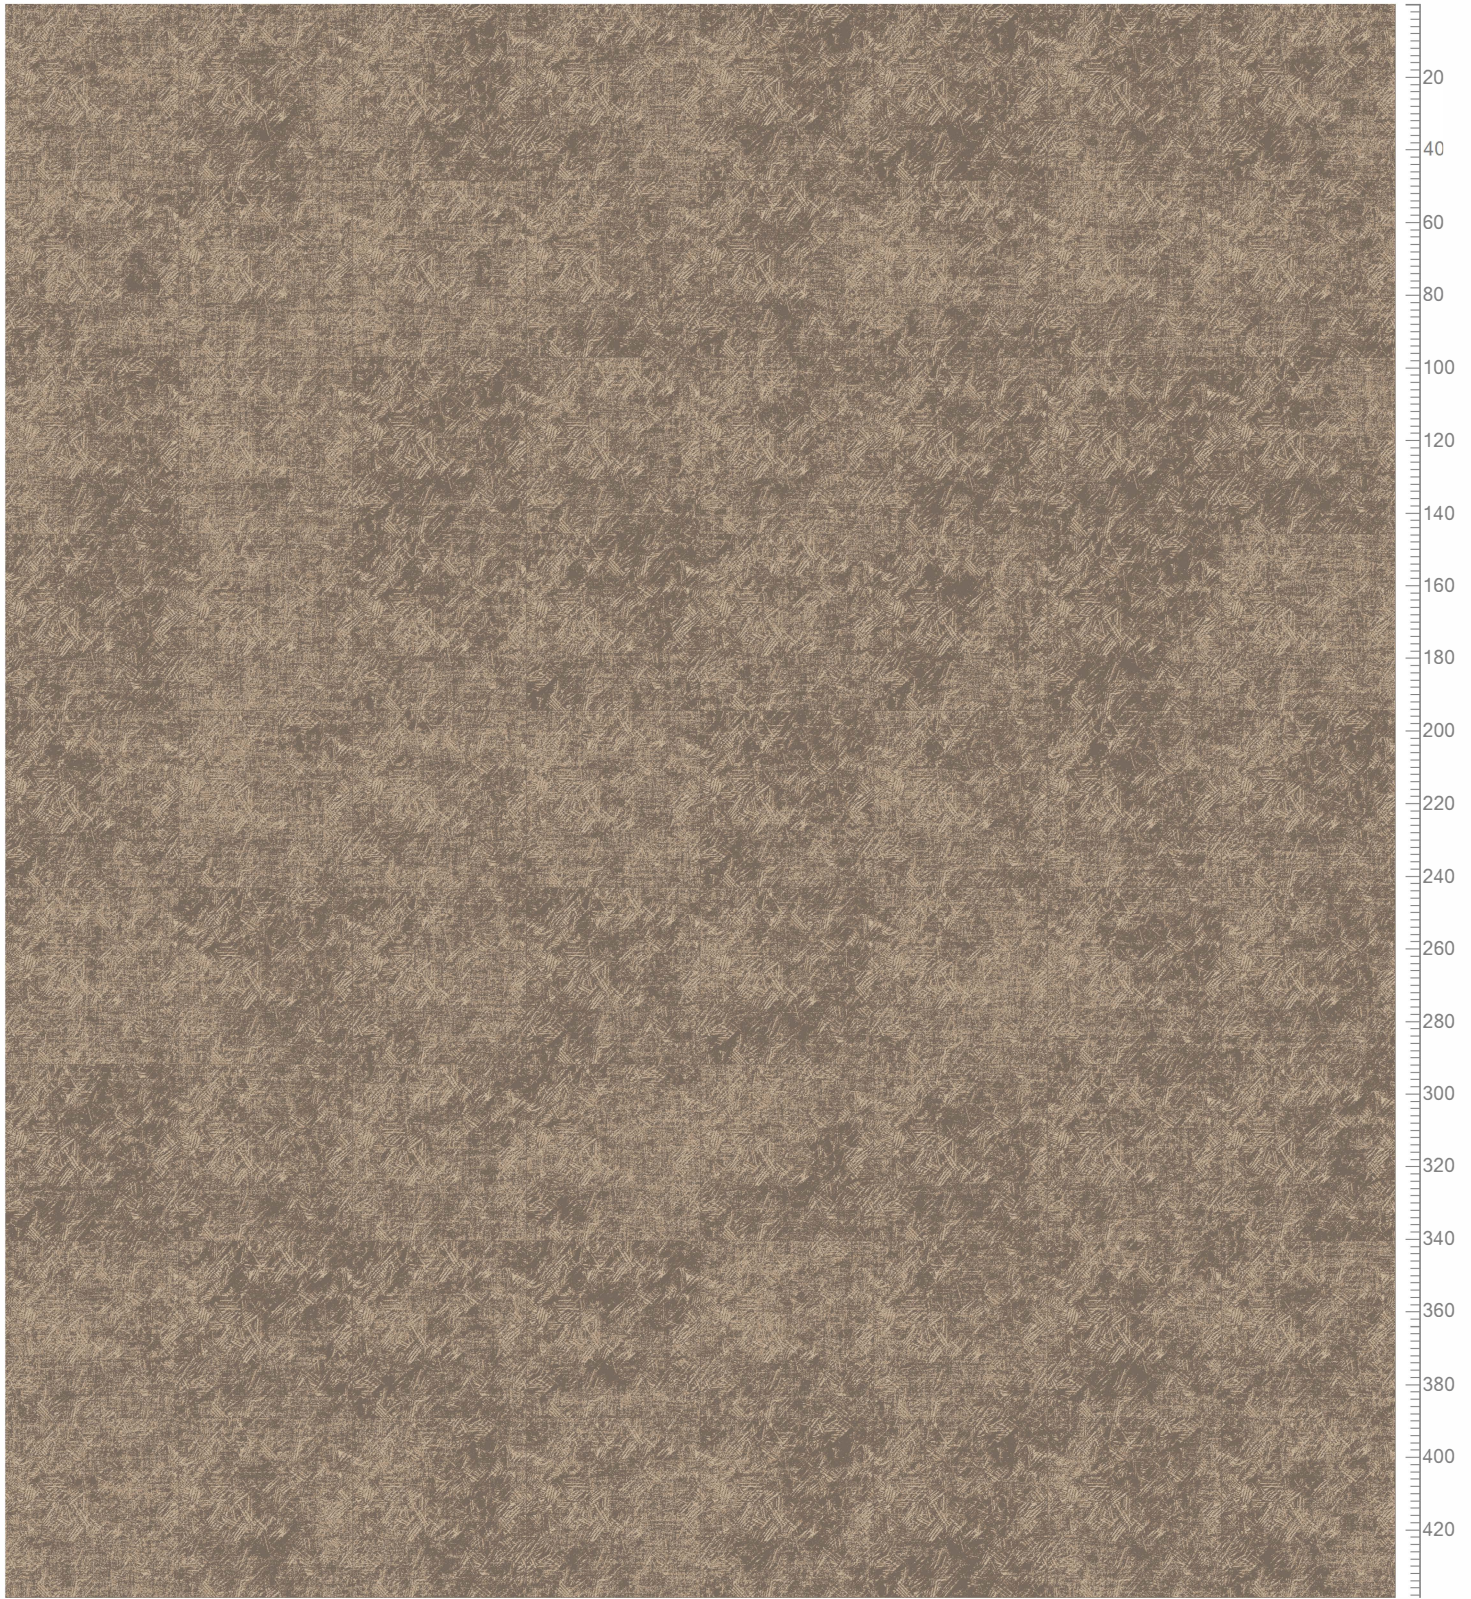

HIGHLINE TILES - Washed
Standard Palette 5575
Tile simulation Monolithic 48 x 48 cm

Repeat: X=390.1cm Y=390.1cm

@-0	A-1	B-2	C-3	D-4	E-5	F-6	G-7	H-8	I-9
0-0-0	K28328 K5275-1 11.14%	K28329 K5275-2 13.01%	K28378 K5275-3 57.18%	0-0-0	K28328 K5275-1 10.87%	K28329 K5275-2 1.79%	K28329 K5275-2 5.49%	0-0-0	K28378 K5275-3 0.52%