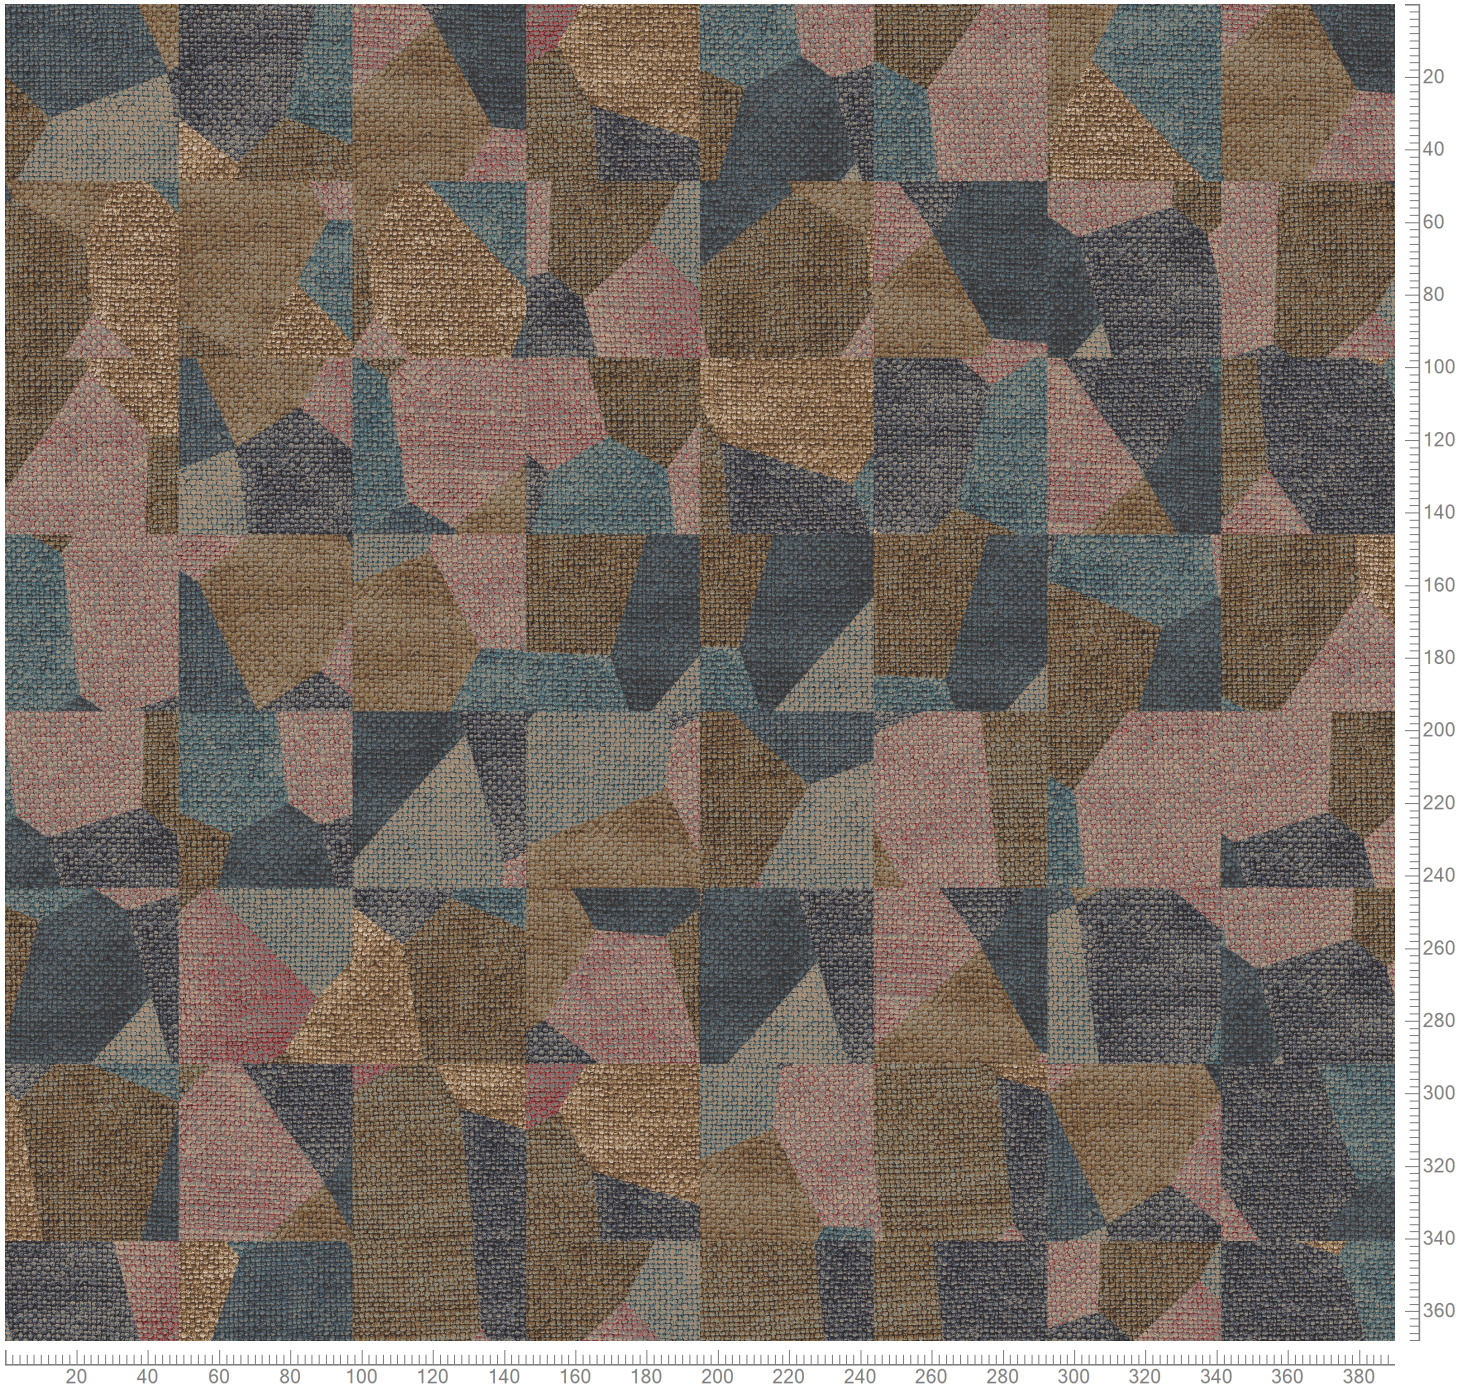

CANVAS COLLAGE - Octo  
Standard Palette 5575  
Tile simulation. Monolithic. 48X48 cm

Design Size: X=390.14cm Y=487.68cm

@-0	A-1	B-2	C-3	D-4	E-5	F-6	G-7	H-8	I-9	J-10	K-11	L-12	M-13	N-14	O-15	
<del>0-0</del> -	K28328 5575-BC1 0.12%	K28329 5575-BC2 1.70%	5575AC14 Accent 14 1.69%	K28380 5575-BC7 1.13%	5575AC27 Accent 27 0.89%	K28366 5575-BC5 0.37%	<del>0-0</del> -	<del>0-0</del> -	K28328 5575-BC1 0.97%	K28329 5575-BC2 1.75%	5575AC24 Accent 24 1.60%	5575AC59 Accent 59 4.04%	5575AC65 Accent 65 3.02%	K28366 5575-BC5 0.77%	<del>0-0</del> -	<del>0-0</del> -
16	17	18	19	20	21	22	23	24	25	26	27	28	29	30	31	
K28328 5575-BC1 0.53%	K28329 5575-BC2 1.00%	5575AC24 Accent 24 0.93%	K28380 5575-BC7 2.71%	5575AC27 Accent 27 2.14%	K28366 5575-BC5 0.56%	<del>0-0</del> -	<del>0-0</del> -	K28329 5575-BC2 1.02%	K28380 5575-BC7 1.80%	5575AC26 Accent 26 1.62%	5575AC27 Accent 27 3.65%	5575AC22 Accent 22 2.66%	K28366 5575-BC5 0.79%	<del>0-0</del> -	<del>0-0</del> -	
32	33	34	35	36	37	38	39	40	41	42	43	44	45	46	47	
<del>0-0</del> -	K28328 5575-BC1 1.96%	5575AC24 Accent 24 2.85%	5575AC59 Accent 59 5.98%	5575AC65 Accent 65 4.45%	K28366 5575-BC5 2.80%	K28366 5575-BC5 1.48%	<del>0-0</del> -	K28328 5575-BC1 3.13%	K28329 5575-BC2 4.14%	5575AC24 Accent 24 6.10%	K28360 5575-BC10 3.66%	K28367 5575-BC11 2.02%	K28368 5575-BC12 0.87%	<del>0-0</del> -	<del>0-0</del> -	
48	49	50	51	52	53	54	55	56	57	58	59	60	61			
255-255-255 0.26%	K28328 5575-BC1 1.10%	K28329 5575-BC2 0.82%	5575AC59 Accent 59 2.59%	5575AC65 Accent 65 2.16%	K28366 5575-BC5 0.57%	<del>0-0</del> -	<del>0-0</del> -	K28328 5575-BC1 1.04%	K28329 5575-BC2 1.93%	5575AC24 Accent 24 1.80%	5575AC26 Accent 26 5.47%	K28366 5575-BC5 4.40%	K28366 5575-BC5 1.13%			