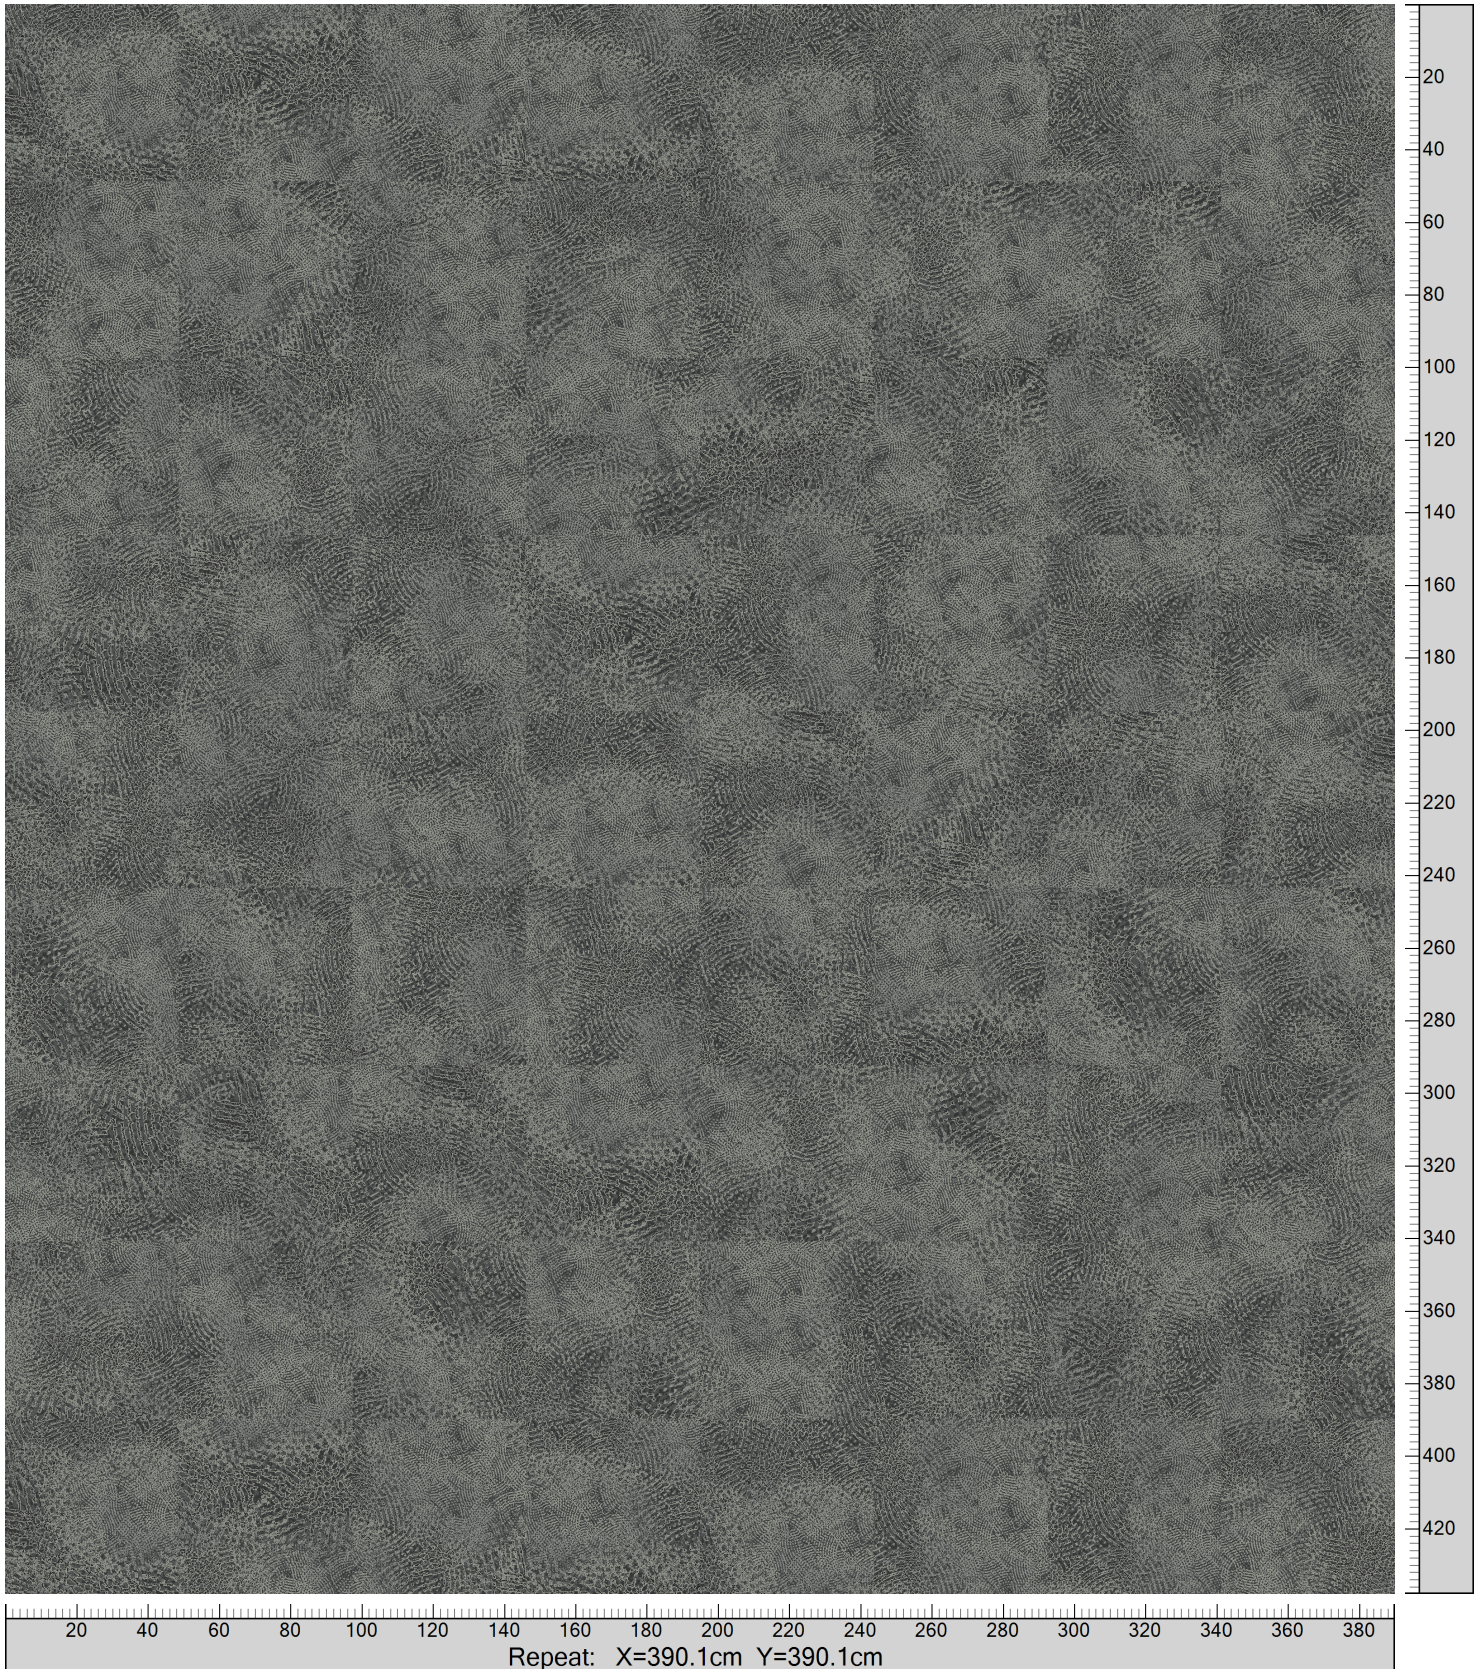

HIGHLINE TILES - RAINY OCEAN
STANDARD PALETTE 5520
TILE SIMULATION 48X48CM MONOLITHIC

Repeat: X=390.1cm Y=390.1cm

5520AC13 Accent 13 30.11%	K20048 5520-BC8 15.41%	5520AC16 Accent 16 26.64%	5520AC17 Accent 17 20.61%	K20012 5520-BC12 7.23%