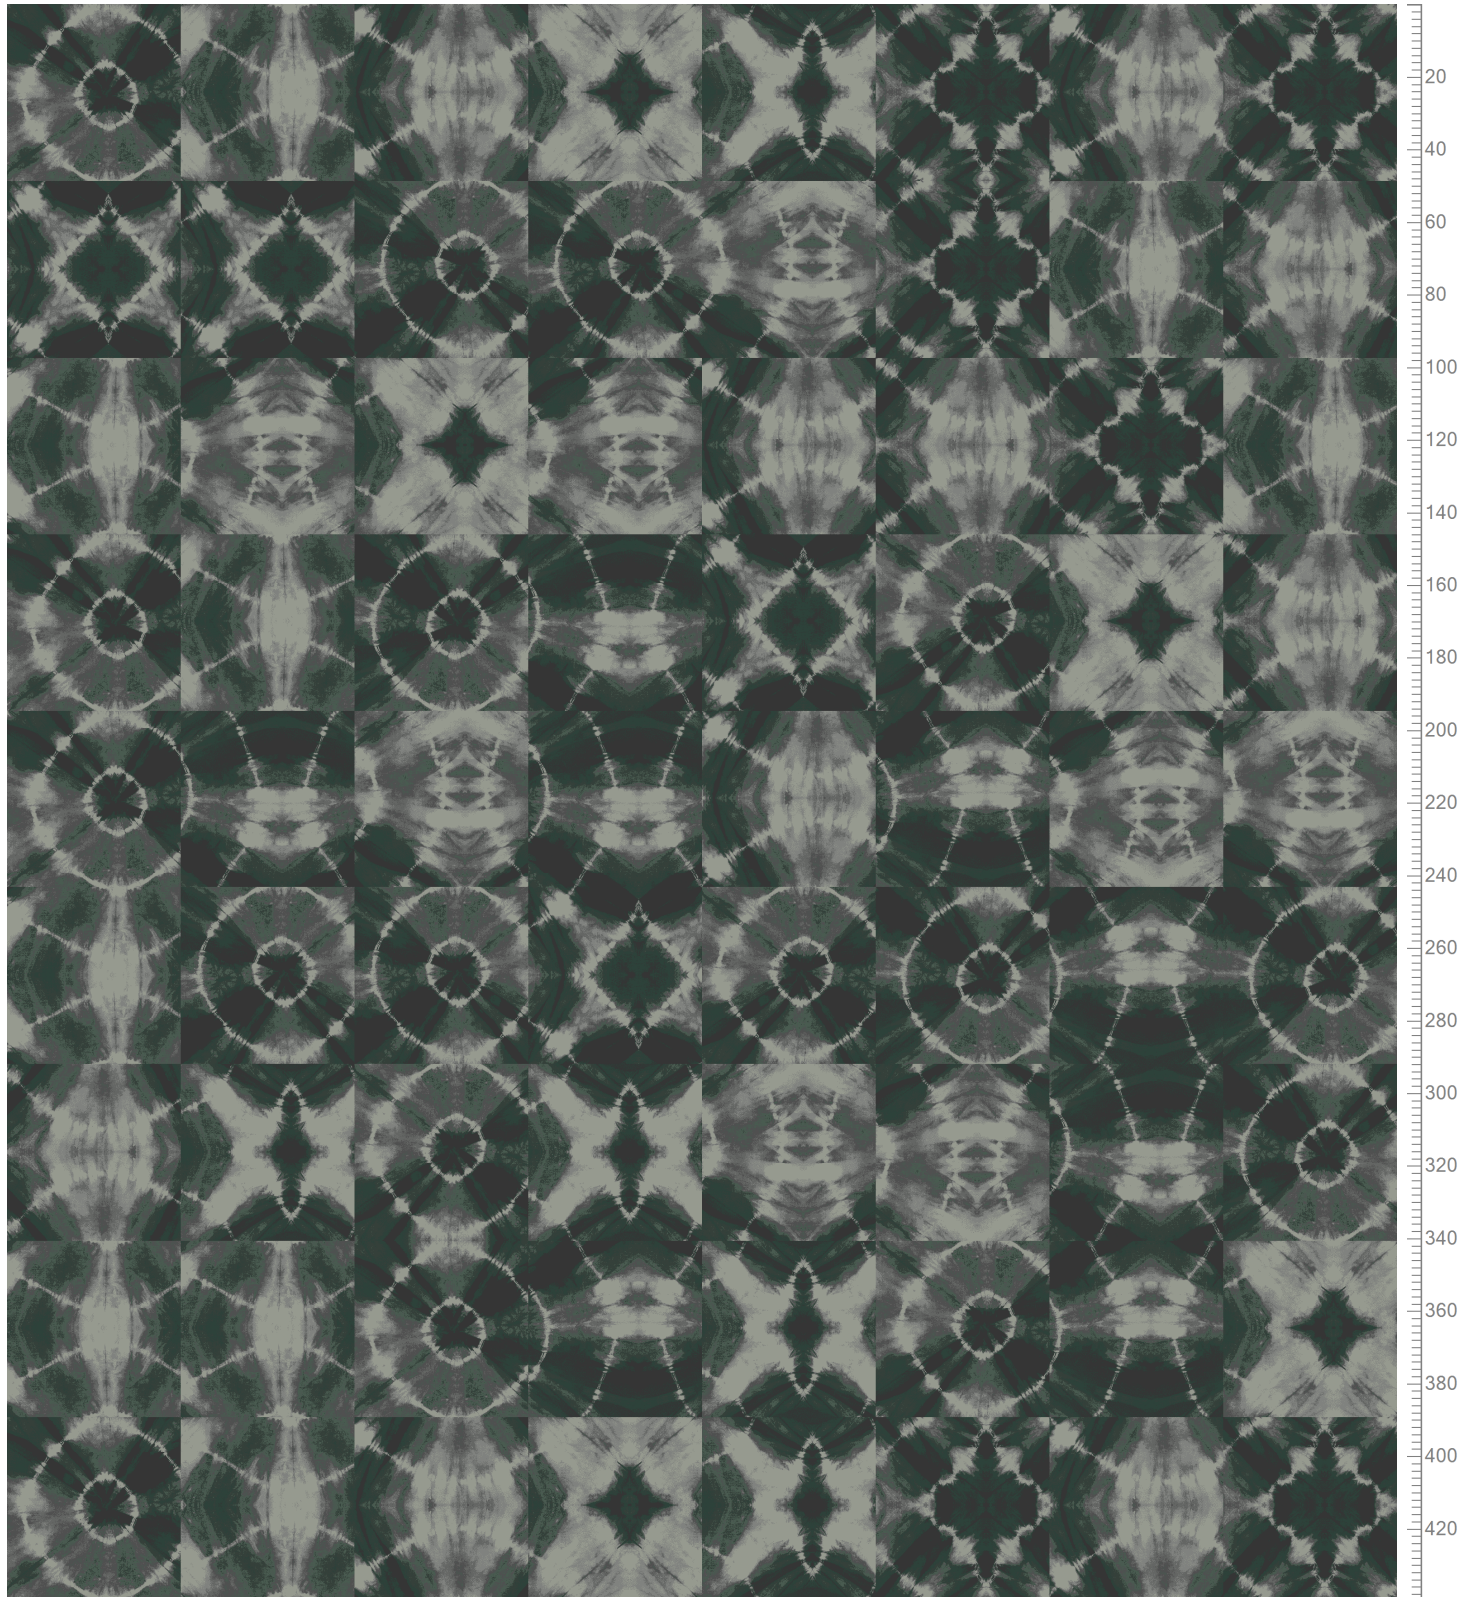

HIGHLINE TILES - Tie Dye
Standard Palette 5520
Tile simulation Monolithic 48 x 48 cm

Repeat: X=390.1cm Y=390.1cm

5520AC13 Accent 13 15.11%	K20048 K5220-8 12.93%	5520AC15 Accent 15 11.53%	K20049 K5220-9 11.69%	5520AC74 Accent 74 12.82%	5520AC47 Accent 47 12.18%	K20047 K5220-7 10.80%	5520AC17 Accent 17 12.94%