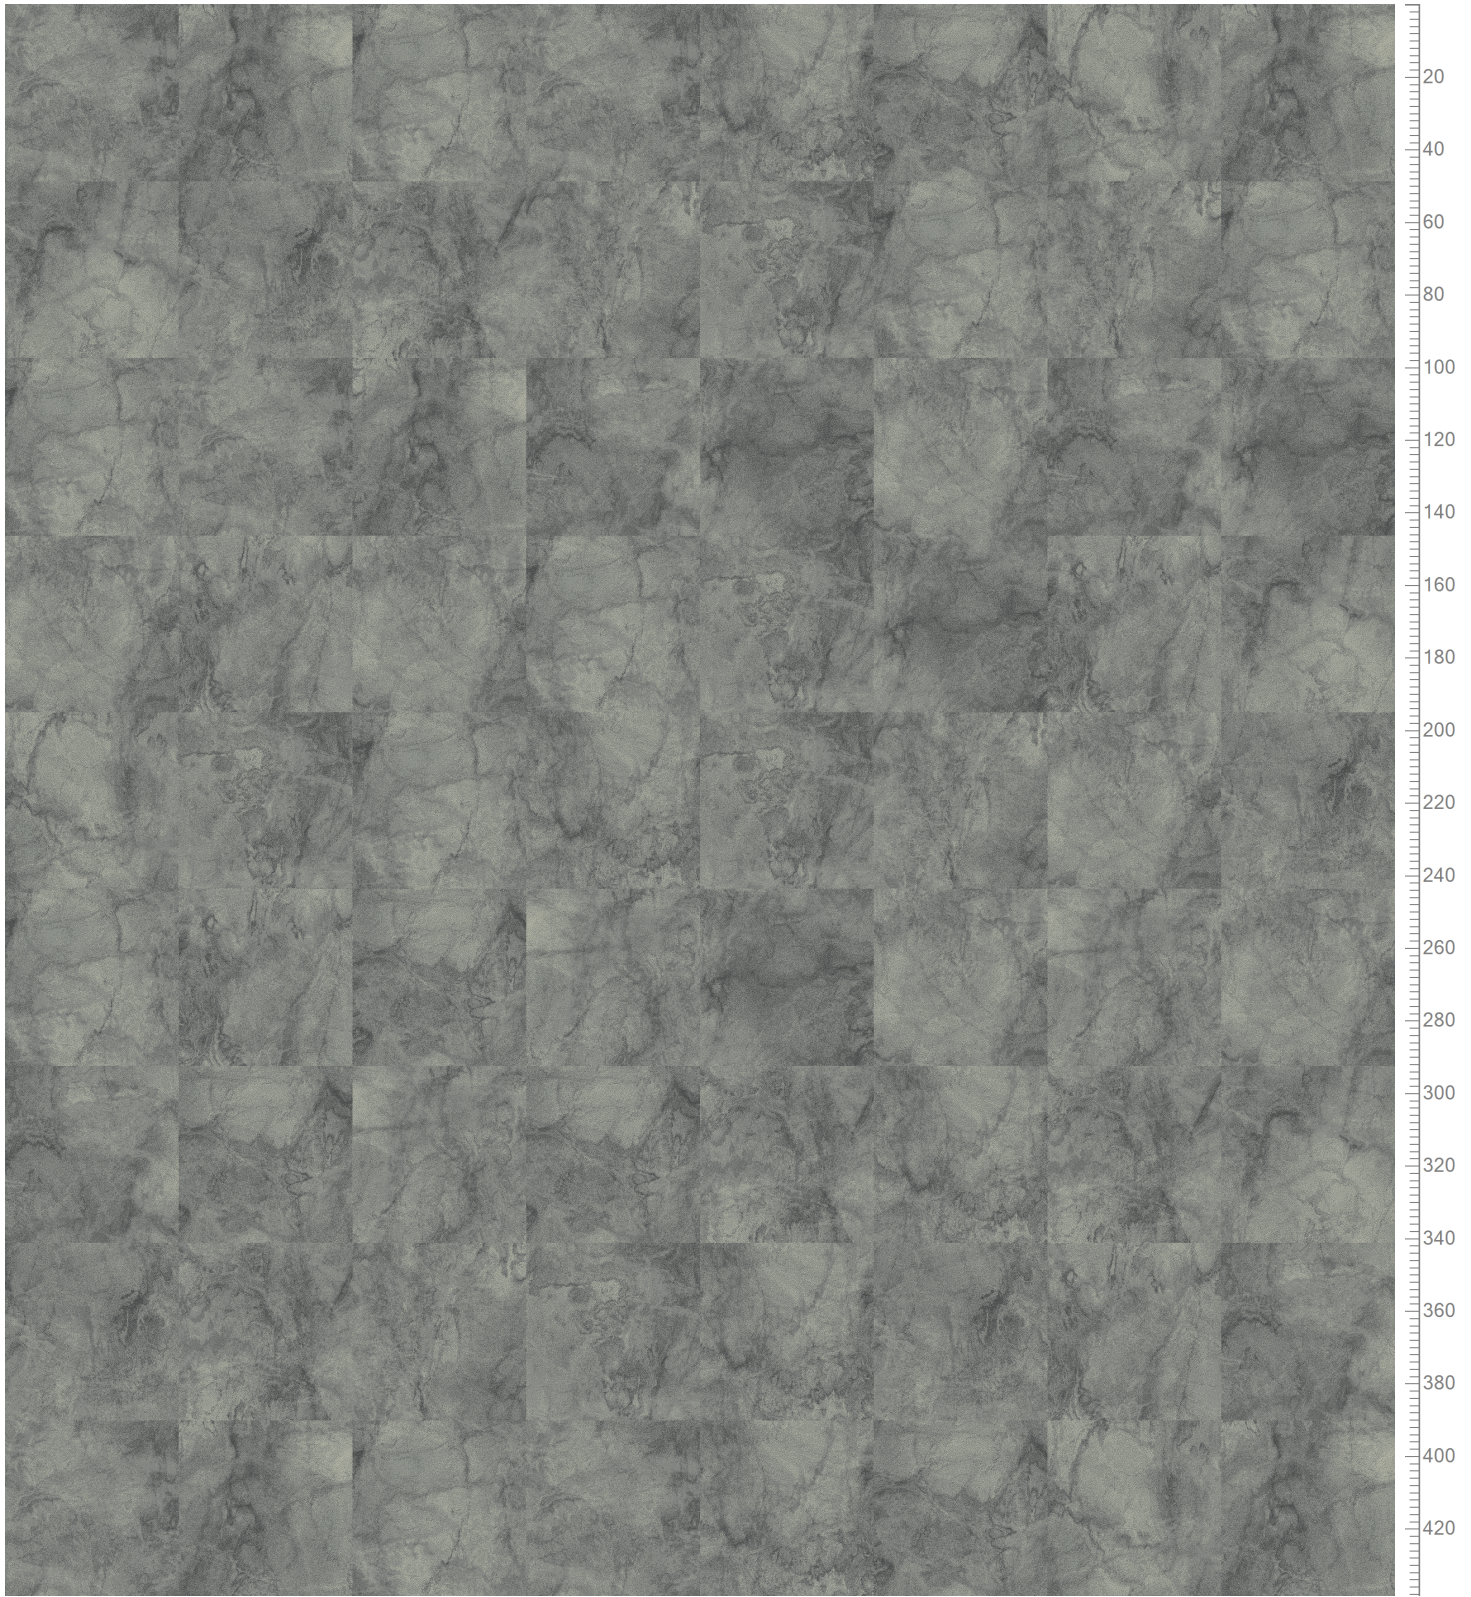

HIGHLINE TILES - Marble
Standard Palette 5520
Tile simulation Monolithic 48 x 48 cm

Repeat: X=390.1cm Y=390.1cm

A20041 K5220-1 3.17%	5520AC13 Accent 13 6.41%	5520AC14 Accent 14 32.82%	K20048 K5220-8 38.39%	5520AC15 Accent 15 0.53%	5520AC16 Accent 16 18.68%