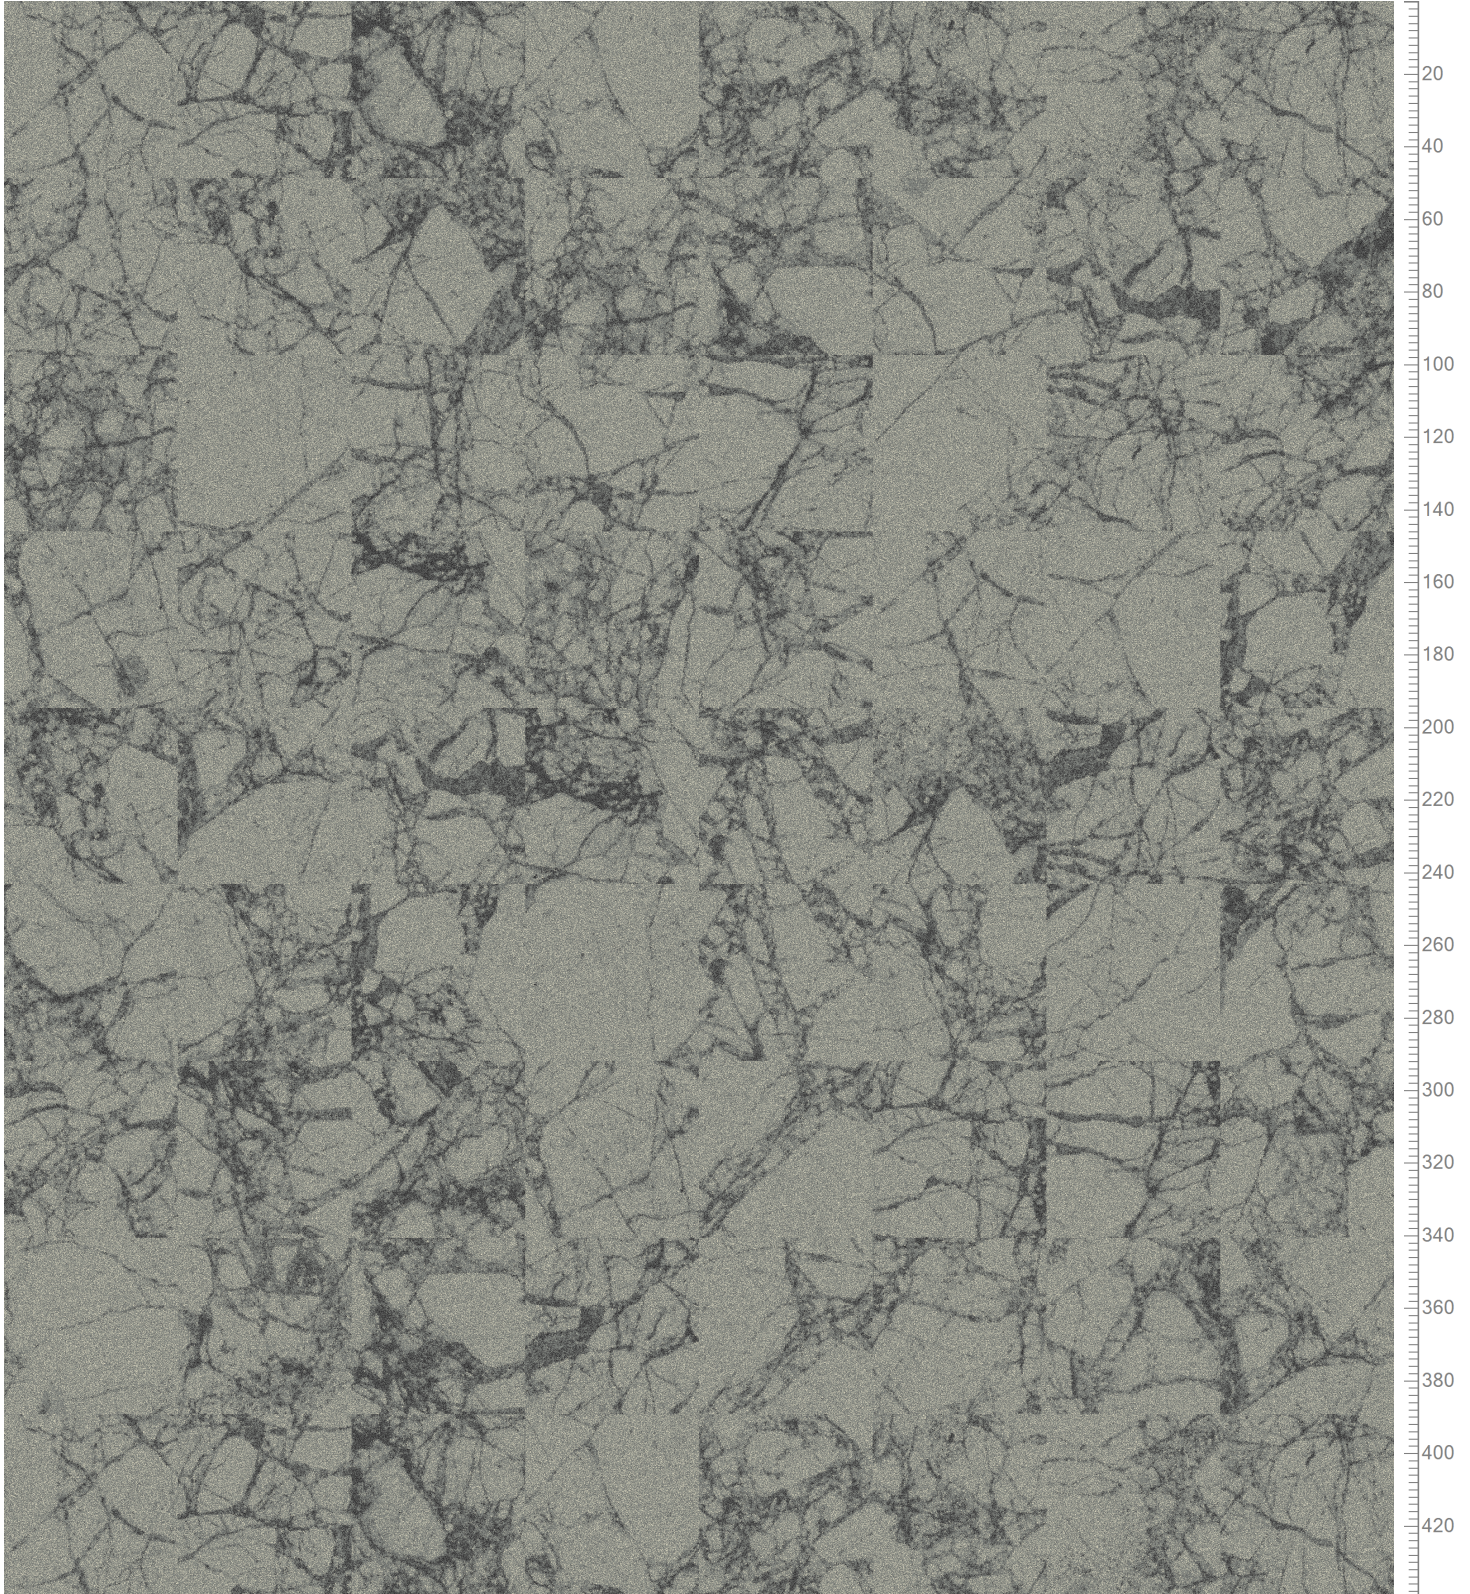

HIGHLINE TILES - Washed Marble
Standard Palette 5520
Tile simulation Monolithic 48 x 48 cm

Repeat: X=390.1cm Y=390.1cm

@-0	A-1	B-2	C-3	D-4	E-5	F-6	G-7	H-8	I-9	J-10	K-11	L-12	M-13	N-14
0-0-0	5520AC13 Accent 13 27.14%	A20041 K5220-1 13.48%	K20048 K5220-8 13.68%	5520AC15 Accent 15 13.25%	0-0-0	5520AC14 Accent 14 8.27%	K20048 K5220-8 4.11%	5520AC15 Accent 15 4.17%	5520AC15 Accent 15 4.04%	0-0-0	5520AC15 Accent 15 4.76%	K20049 K5220-9 2.36%	5520AC17 Accent 17 2.41%	K20012 Black 2.33%