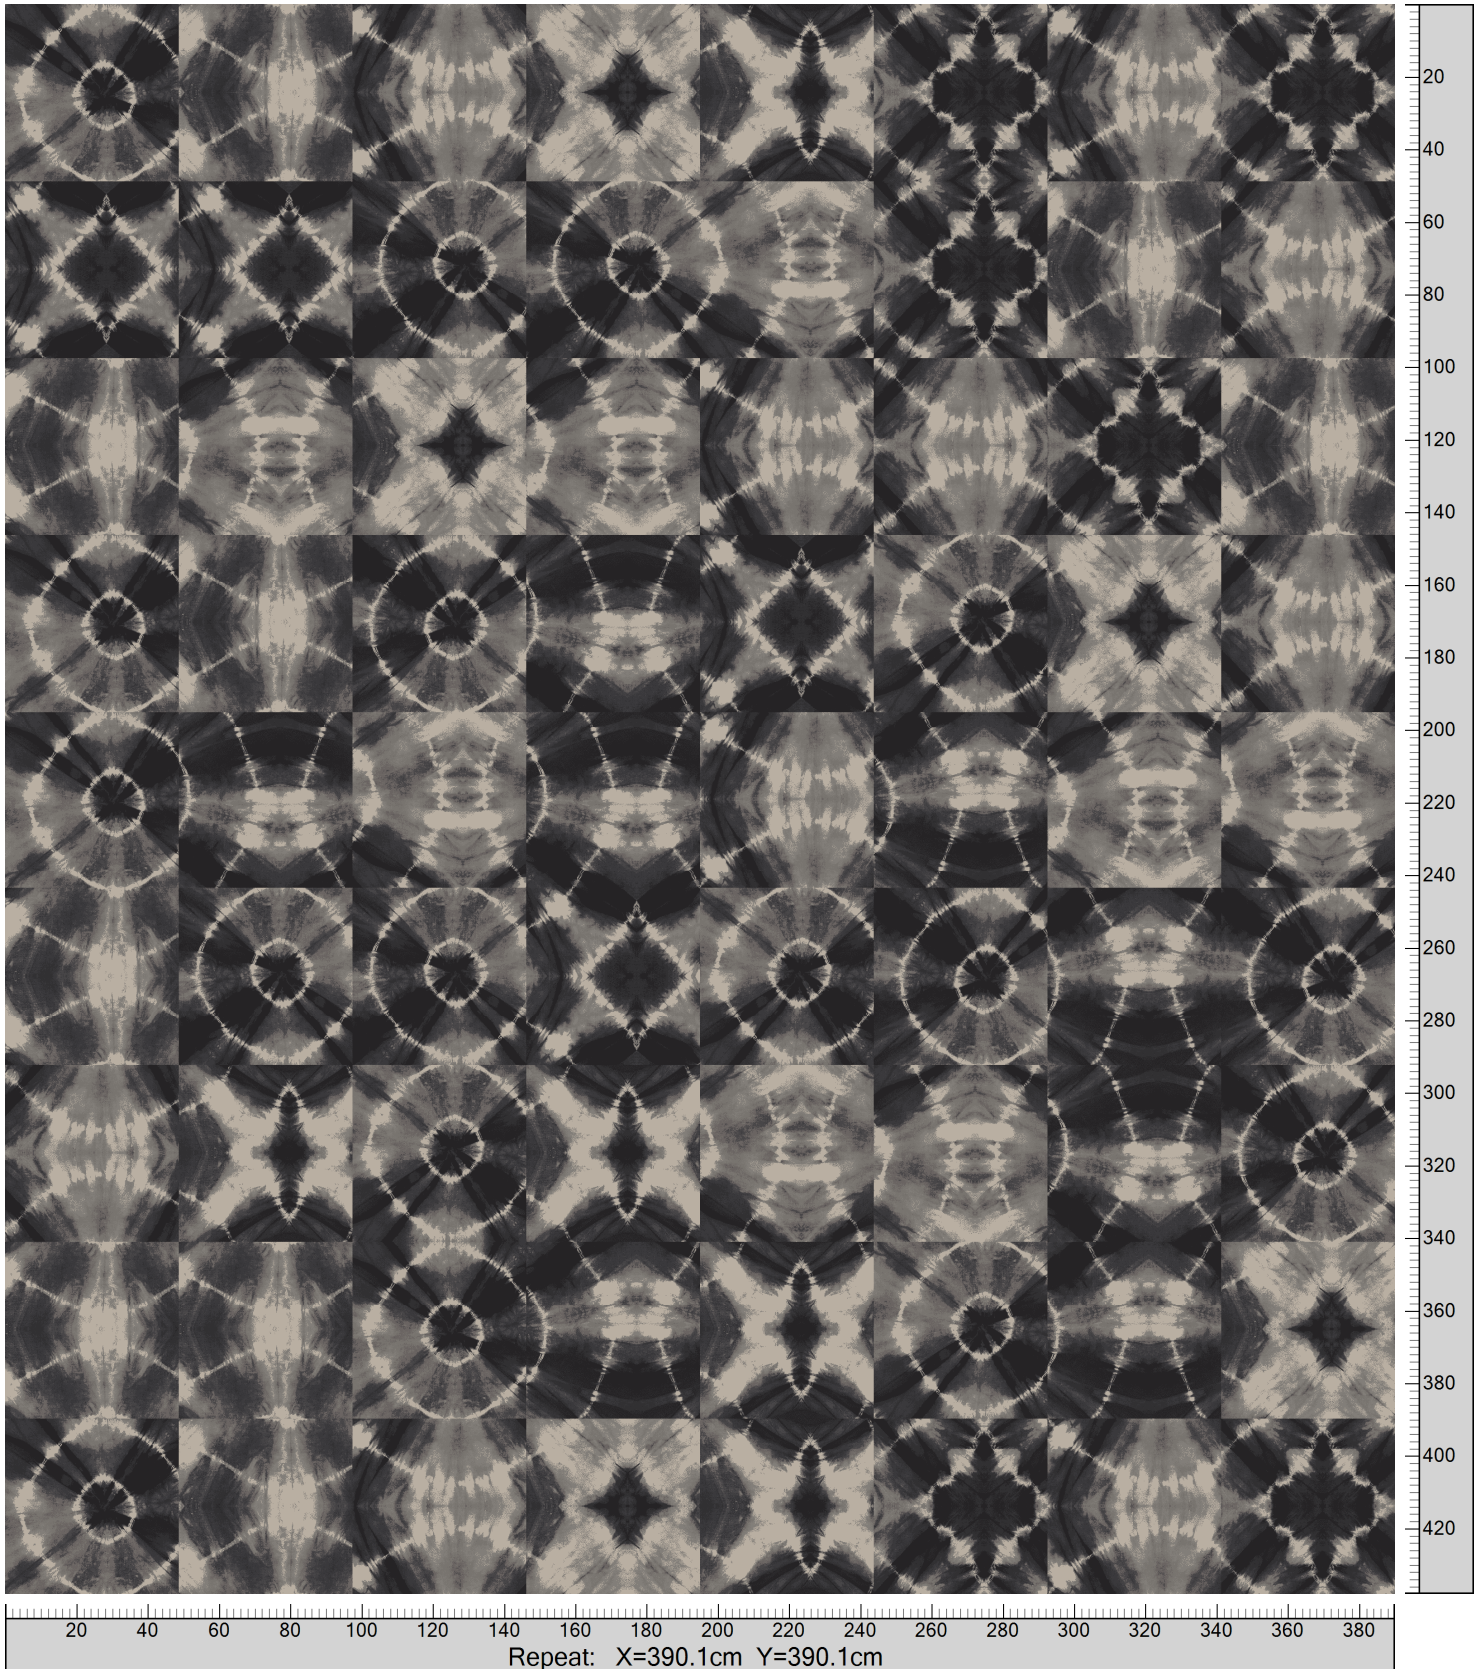

HIGHLINE TILES - TIE DYE  
STANDARD PALETTE 5500  
TILE SIMULATION MONOLITHIC 48X48 CM

K40504 5500-BC4	5500AC13 Accent 13	5500AC14 Accent 14	K40503 5500-BC3	5500AC15 Accent 15	5500AC16 Accent 16	5500AC17 Accent 17	K40502 5500-BC2