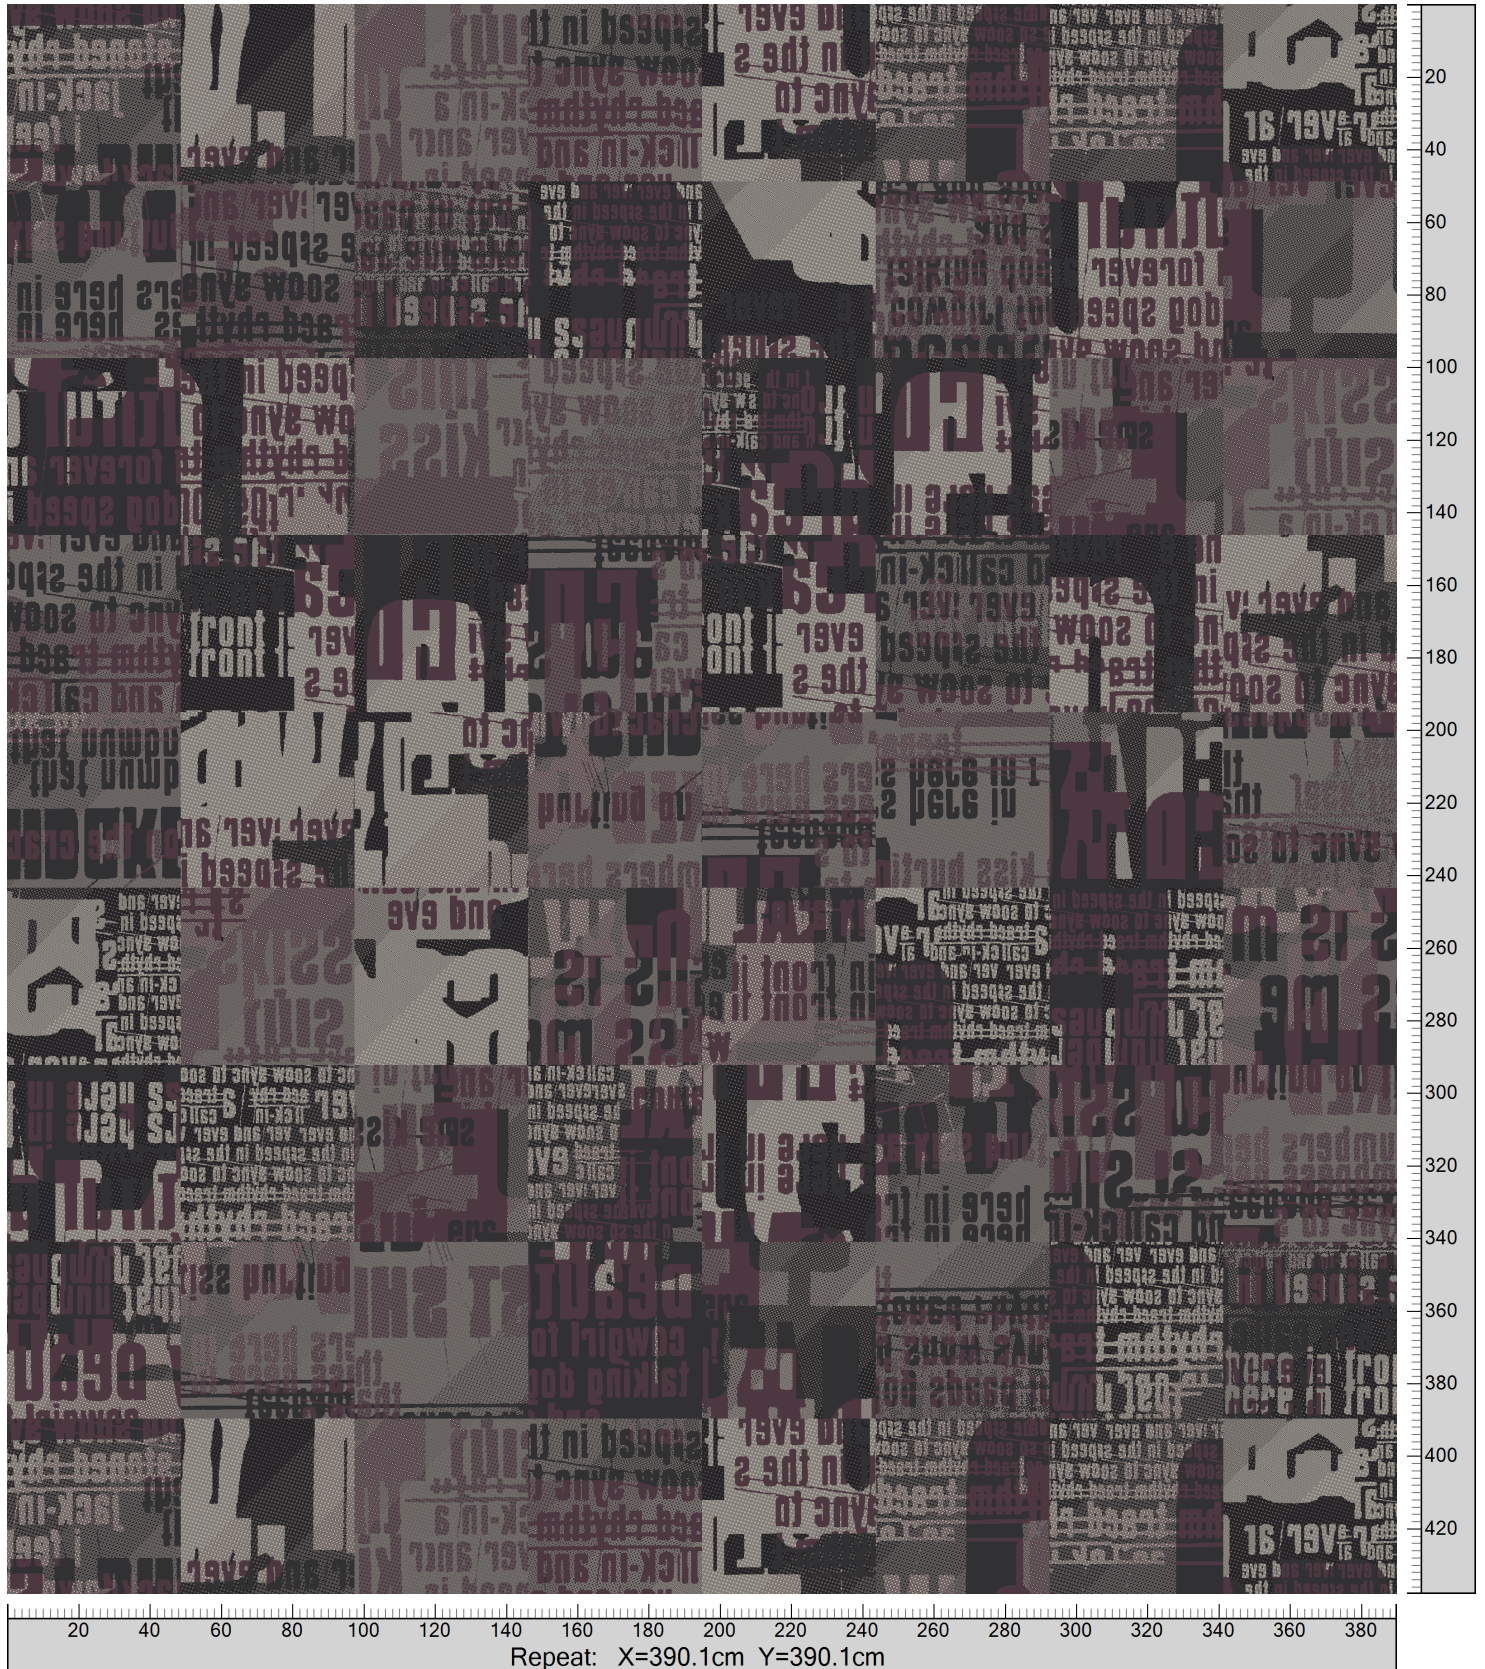

HIGHLINE TILES - POETRY SLAM  
STANDARD PALETTE 5500  
TILE SIMULATION MONOLITHIC 48X48 CM

K40502 5500-BC2	5500AC15 Accent 15	K40503 5500-BC3	5500AC14 Accent 14	5500AC13 Accent 13	K40504 5500-BC4	5500AC53 Accent 53	5500AC16 Accent 16	5500AC56 Accent 56	5500AC17 Accent 17