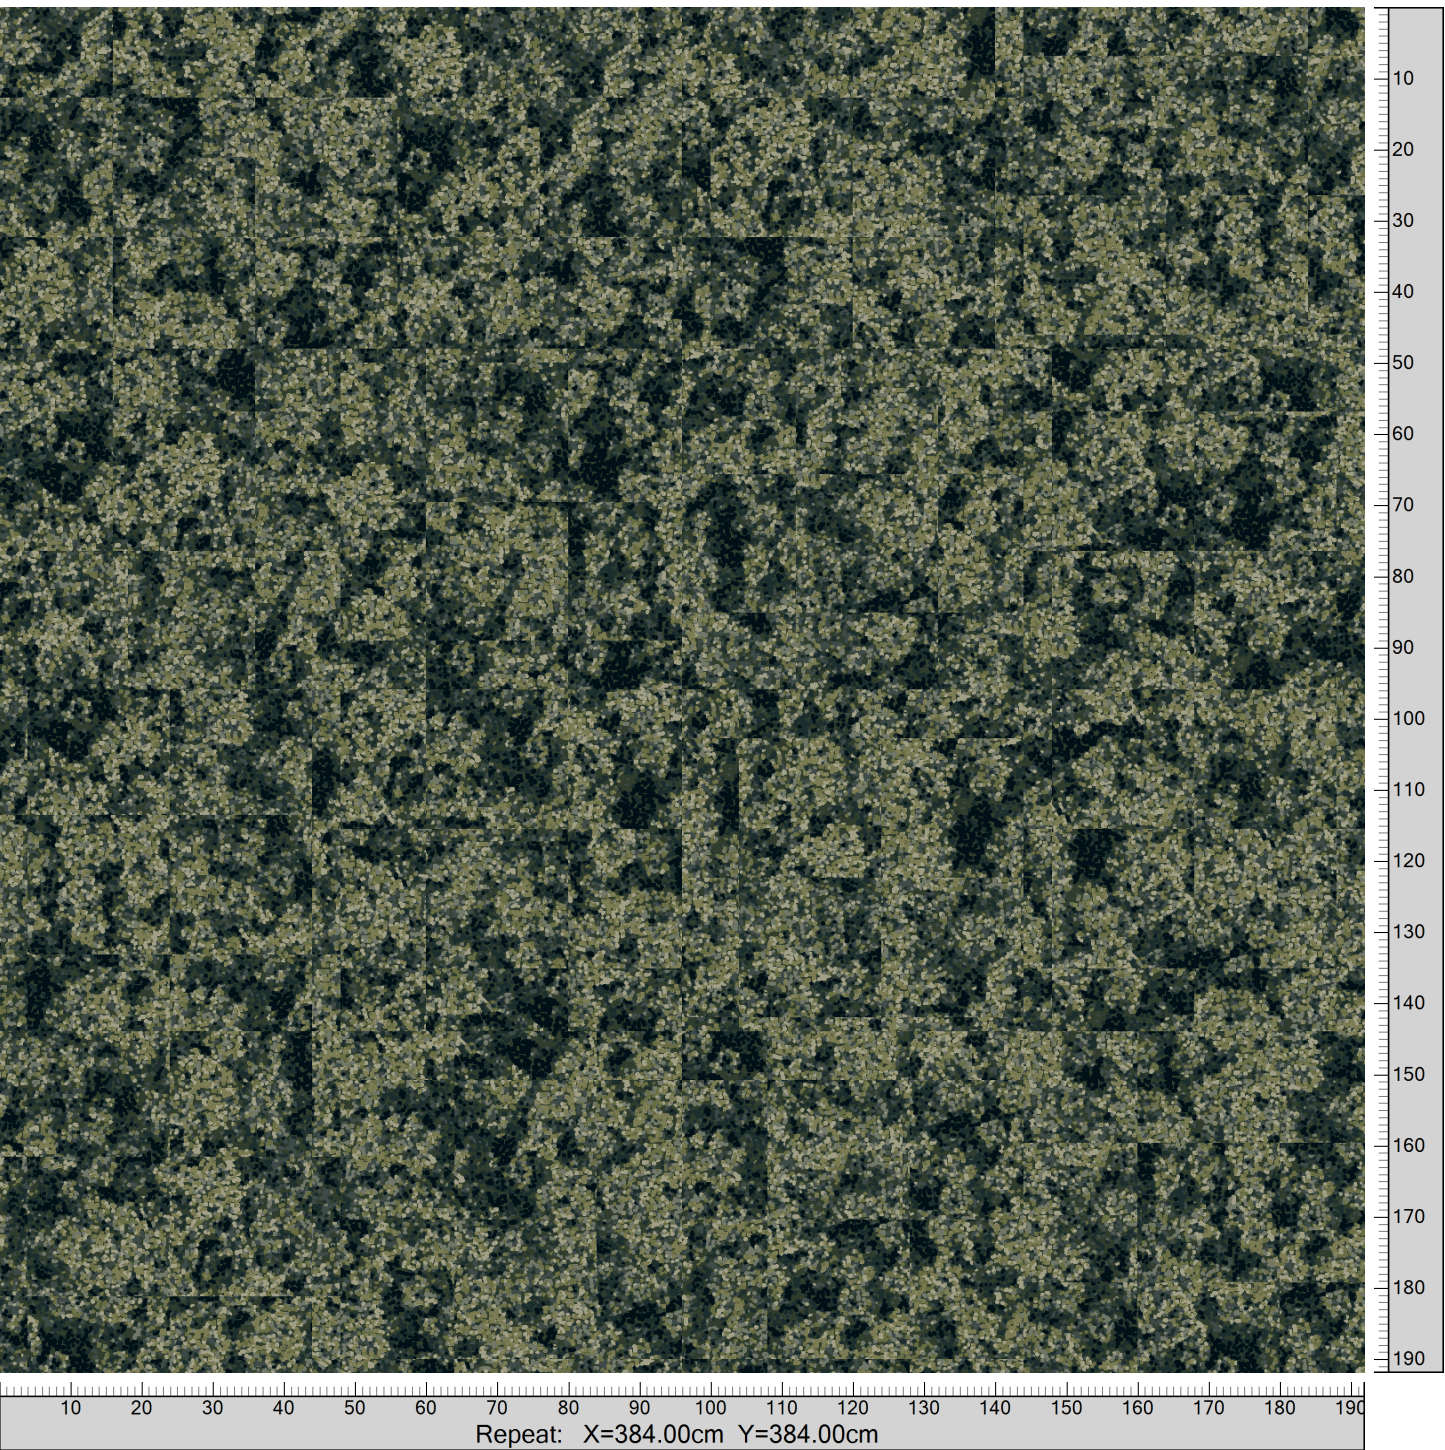

CONTRAST - MODULAR EXPRESS by ege

Design: Meadow Palette: 5295

Tile size: 48 x 48 cm, print of installation example 4 x 4 tiles

Note: Colors are approximations only!

Repeat: X=384.00cm Y=384.00cm

@-0	A-1	B-2	C-3	D-4	E-5	F-6	G-7	H-8	I-9
0-0-0	K20012 Black	5295AC44 Accent 44	K28607 K5295-7	K28608 K5295-8	5295AC28 Accent 28	0-0-0	K28601 K5295-1	K28602 K5295-2	K28603 K5295-3