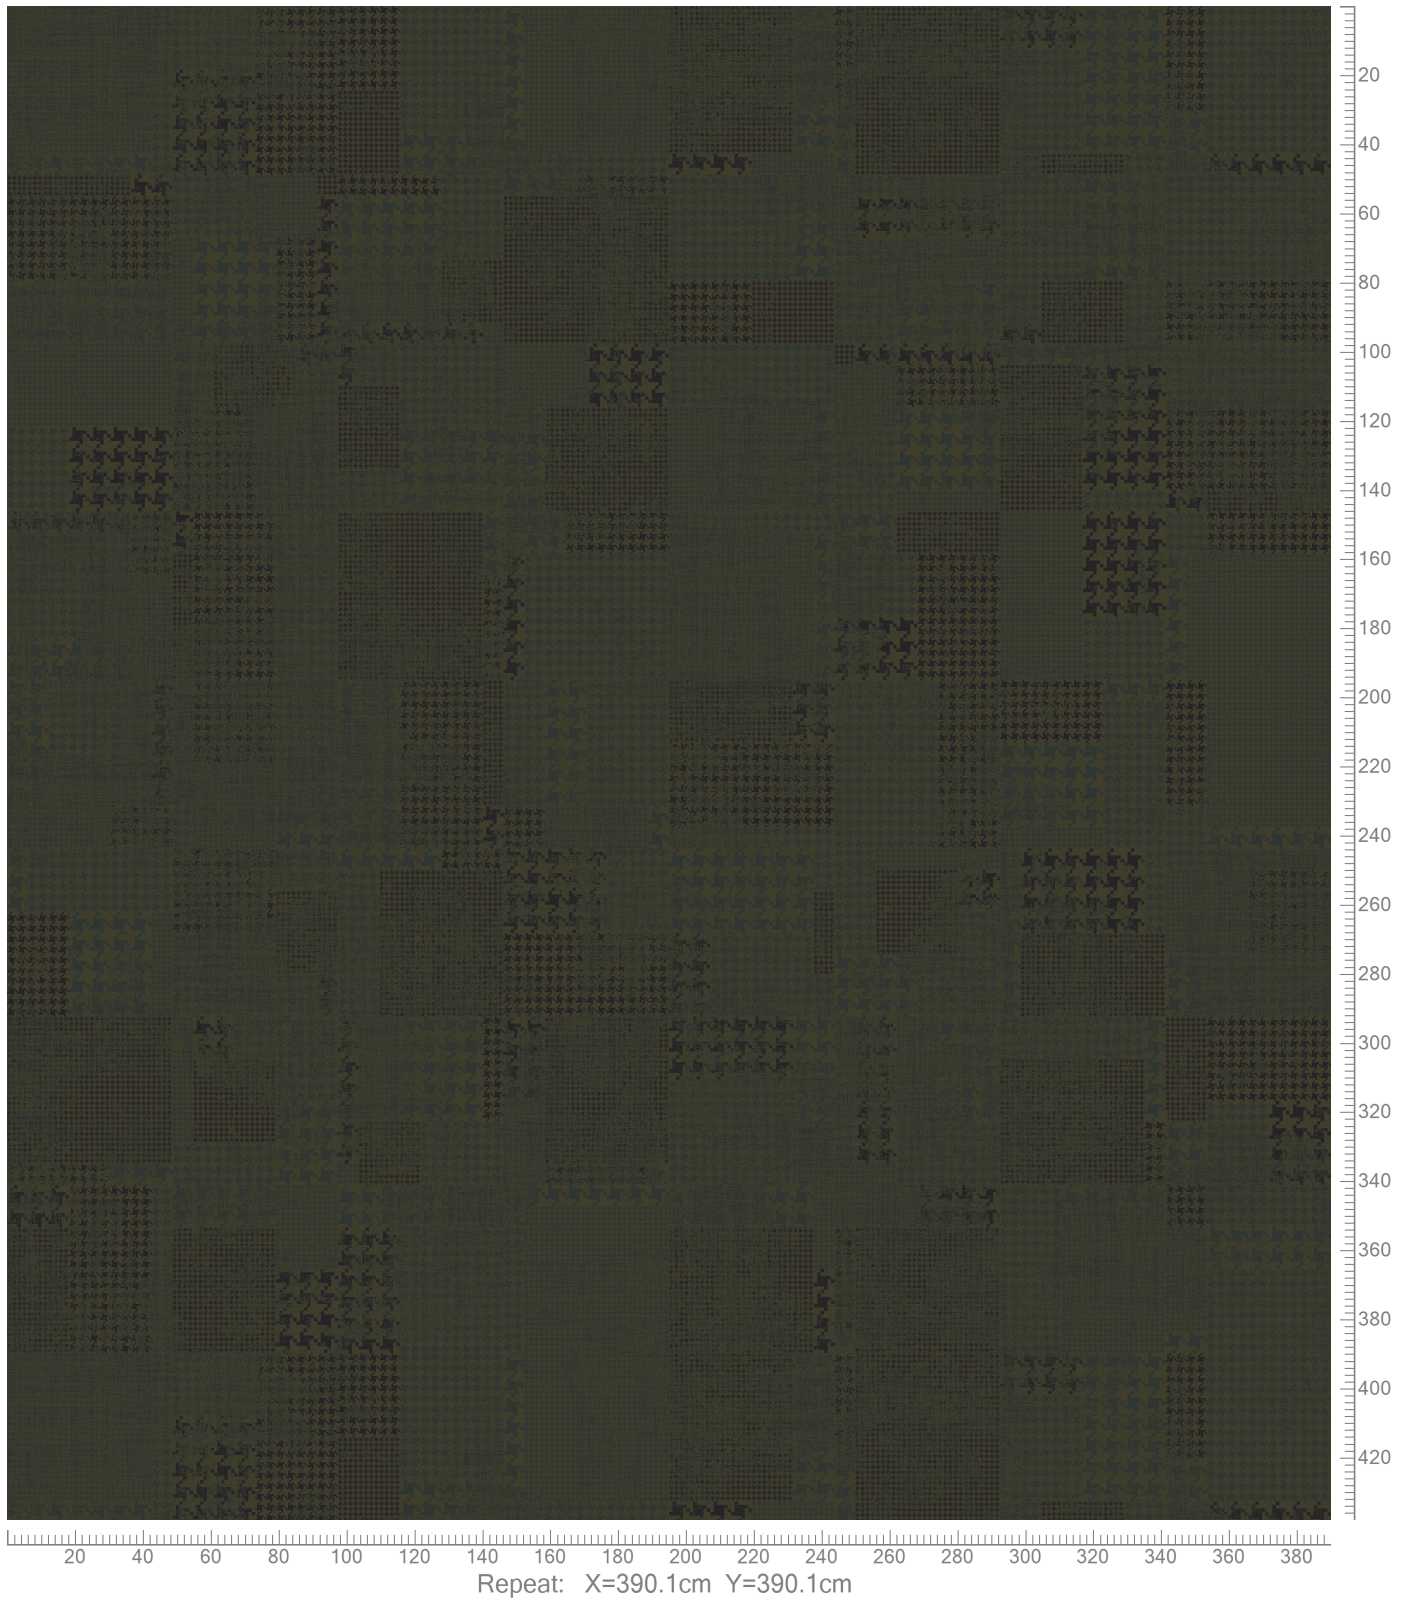

RAWLINE SCALA - QUILT  
STANDARD PALETTE K5295  
TILES 48X48 CM - QUARTERTURN INSTALLATION ONLY

K28607 5595-BC7	5295AC44E Accent 44	K20012 Black	5295AC17E Accent 17