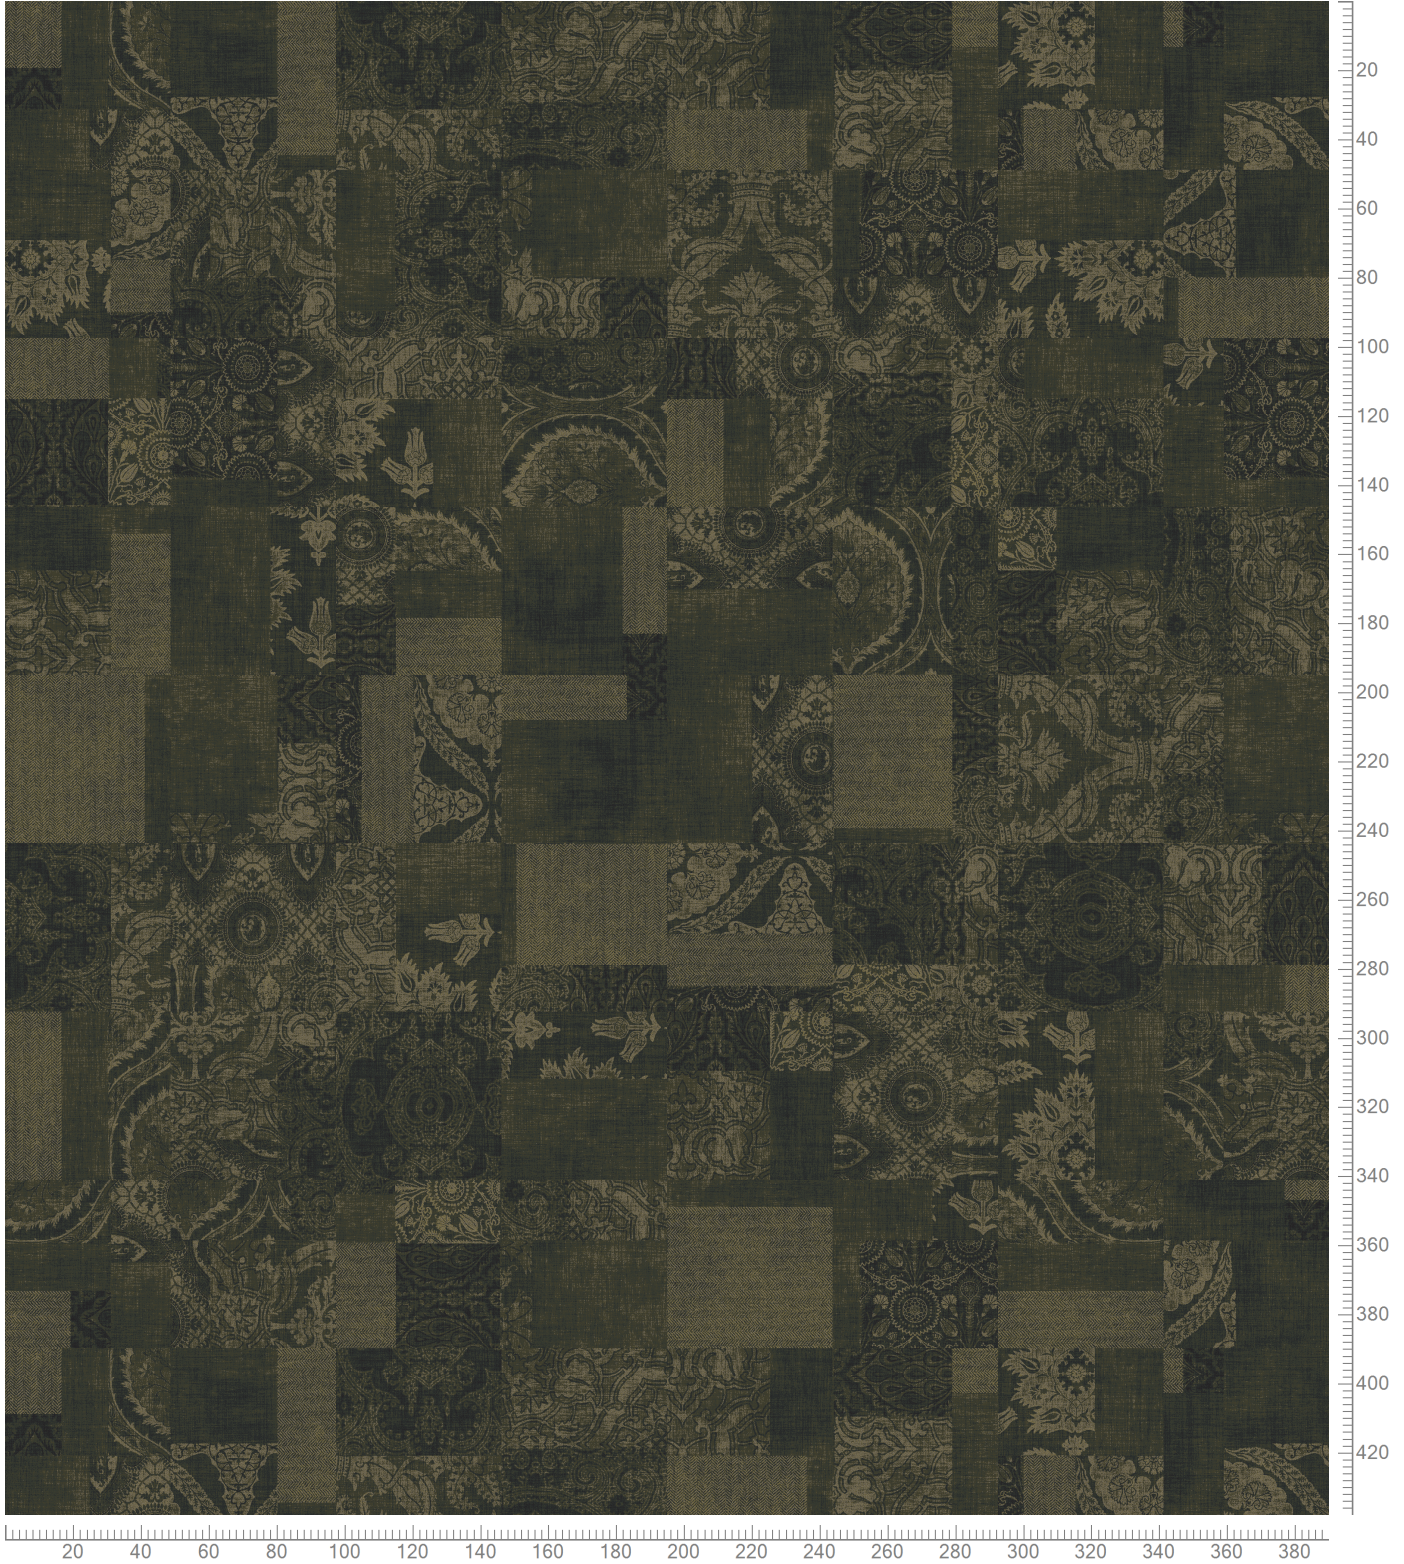

Design: RFM52952550
Version: EF36009T2-6E

Date: 8-DEC-2020 sosk
Copyright: egecarpets a/s - SOSK
Approved by:

RAWLINE SCALA - PATCHWORK
STANDARD PALETTE K5295
TILES 48X48 CM - QUARTERTURN INSTALLATION ONLY

Repeat: X=390.1cm Y=390.1cm

K28608 5595-BC8	K28602 5595-BC2	5295AC30E Accent 30	K28607 5595-BC7	5295AC31E Accent 31	5295AC44E Accent 44	K20012 Black