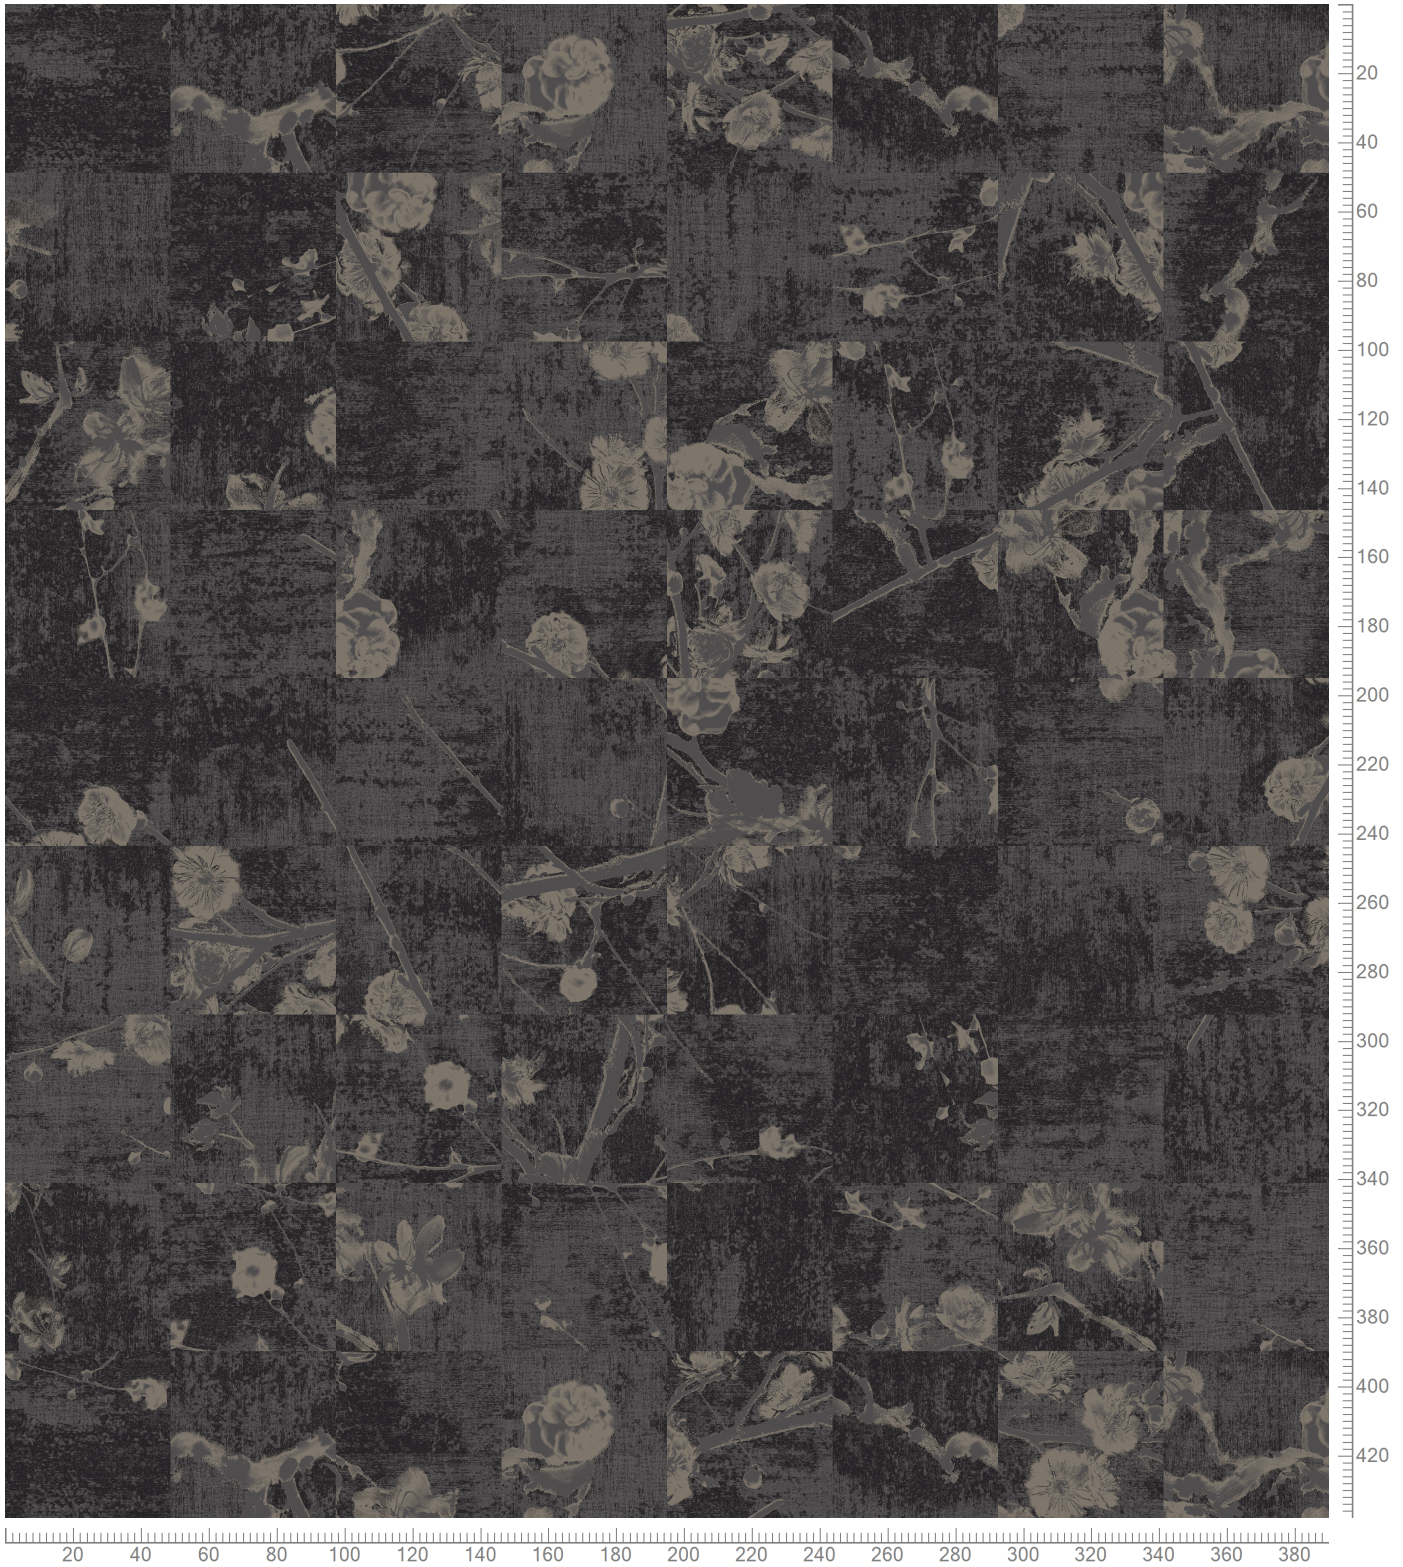

Design: RFM52952543
Version: EF36008T2-4E

Date: 8-DEC-2020 sosk
Copyright: egecarpets a/s - SOSK
Approved by:

RAWLINE SCALA - VELVET BLOOM
STANDARD PALETTE K5295
TILES 48X48 CM - QUARTERTURN INSTALLATION ONLY

Design Size: X=390.14cm Y=780.29cm

5295AC17E Accent 17	K20012 Black	5295AC46E Accent 46	K28603 5595-BC3	K28602 5595-BC2