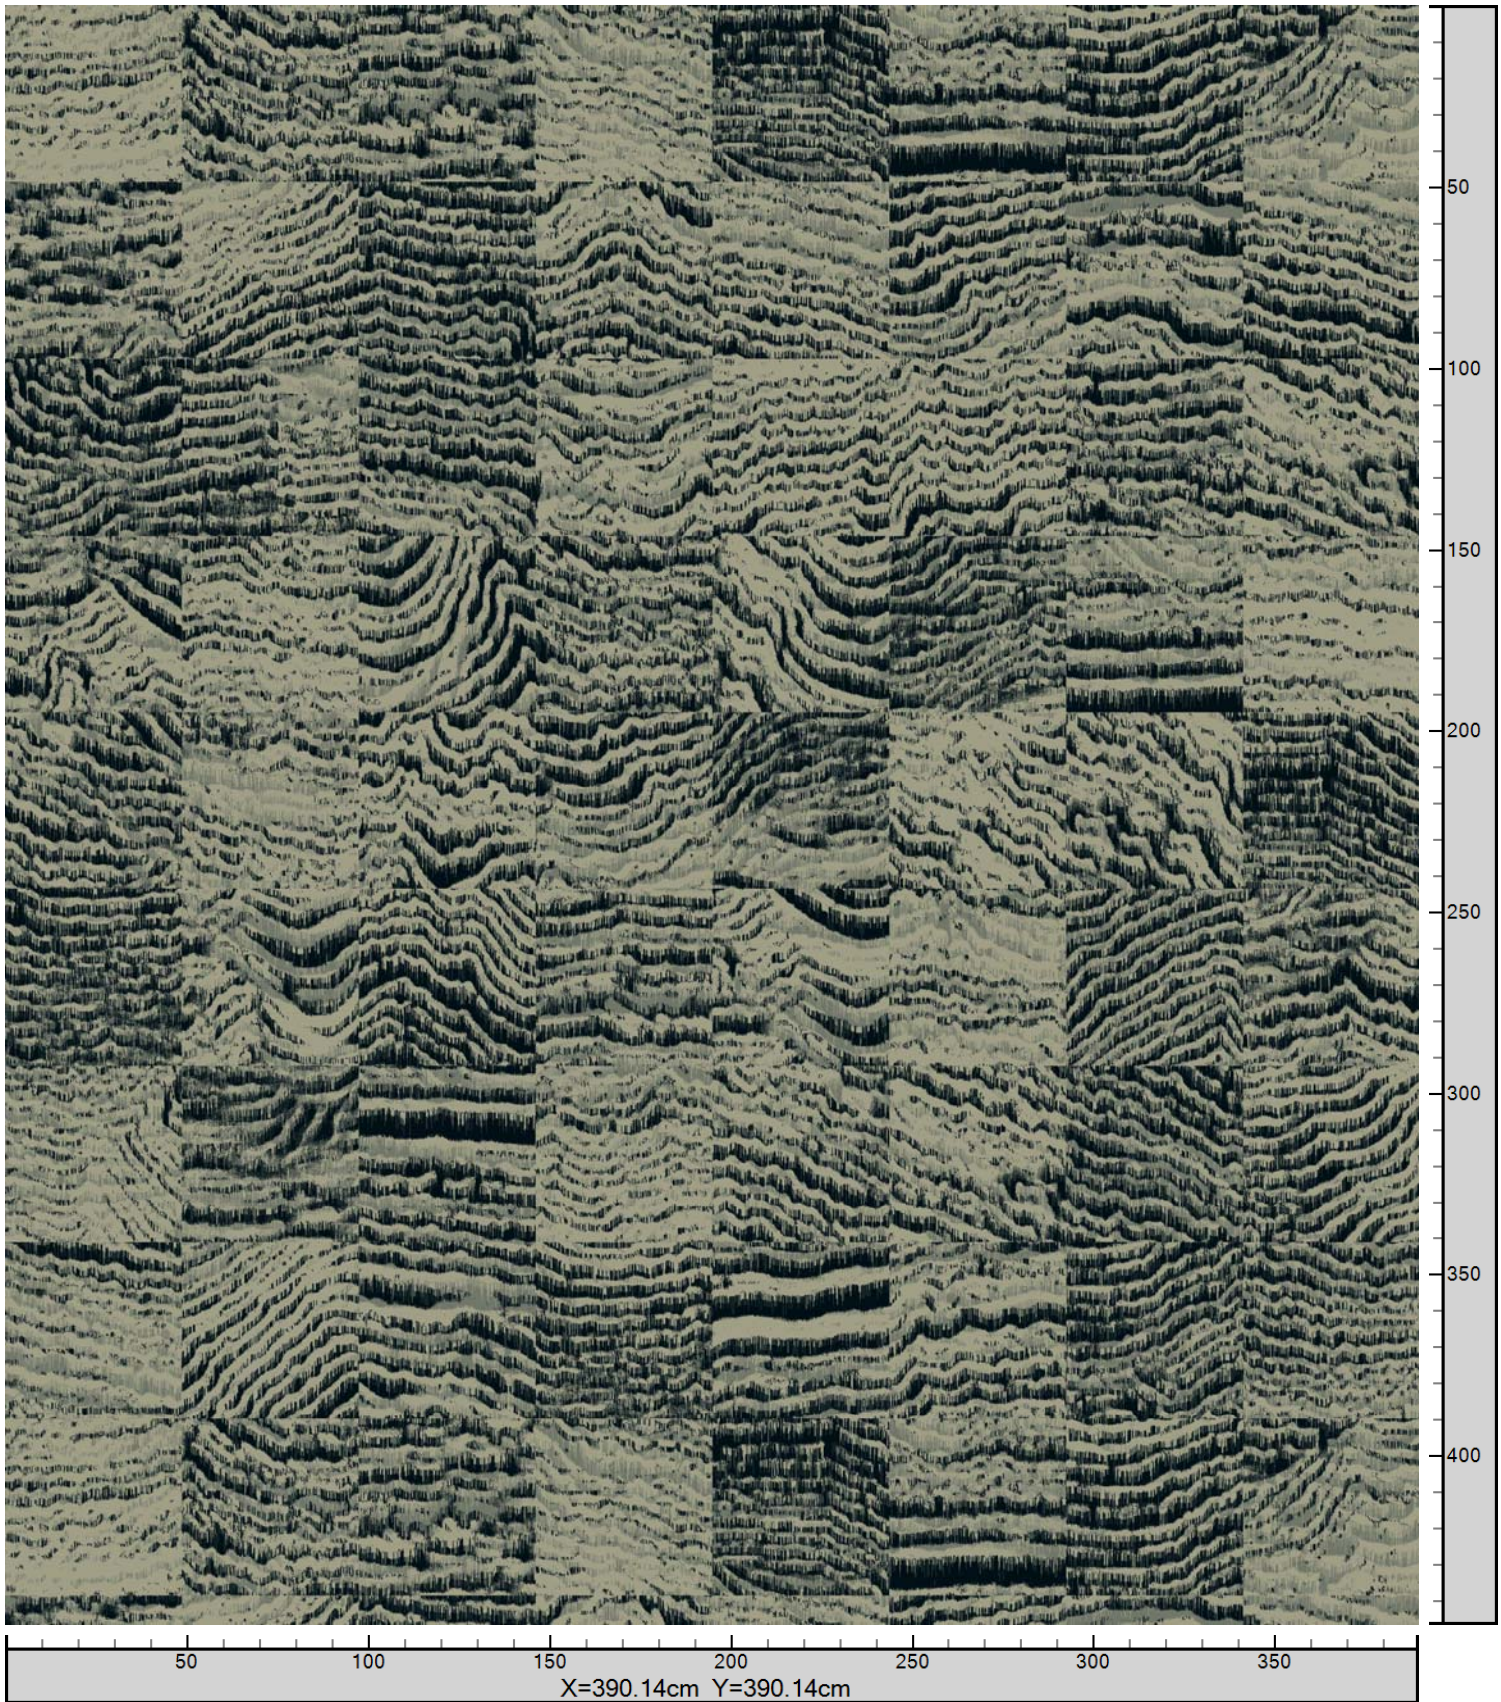

TIDE / Tom Dixon / Installation example only
Col k5295 / Tiles 48 x 48 cm random cut and fitted

Note: Colors are approximations only!

K20012 Black 25.61%	K28603 K5295-3 11.46%	K28602 K5295-2 15.94%	K28601 K5295-1 46.99%