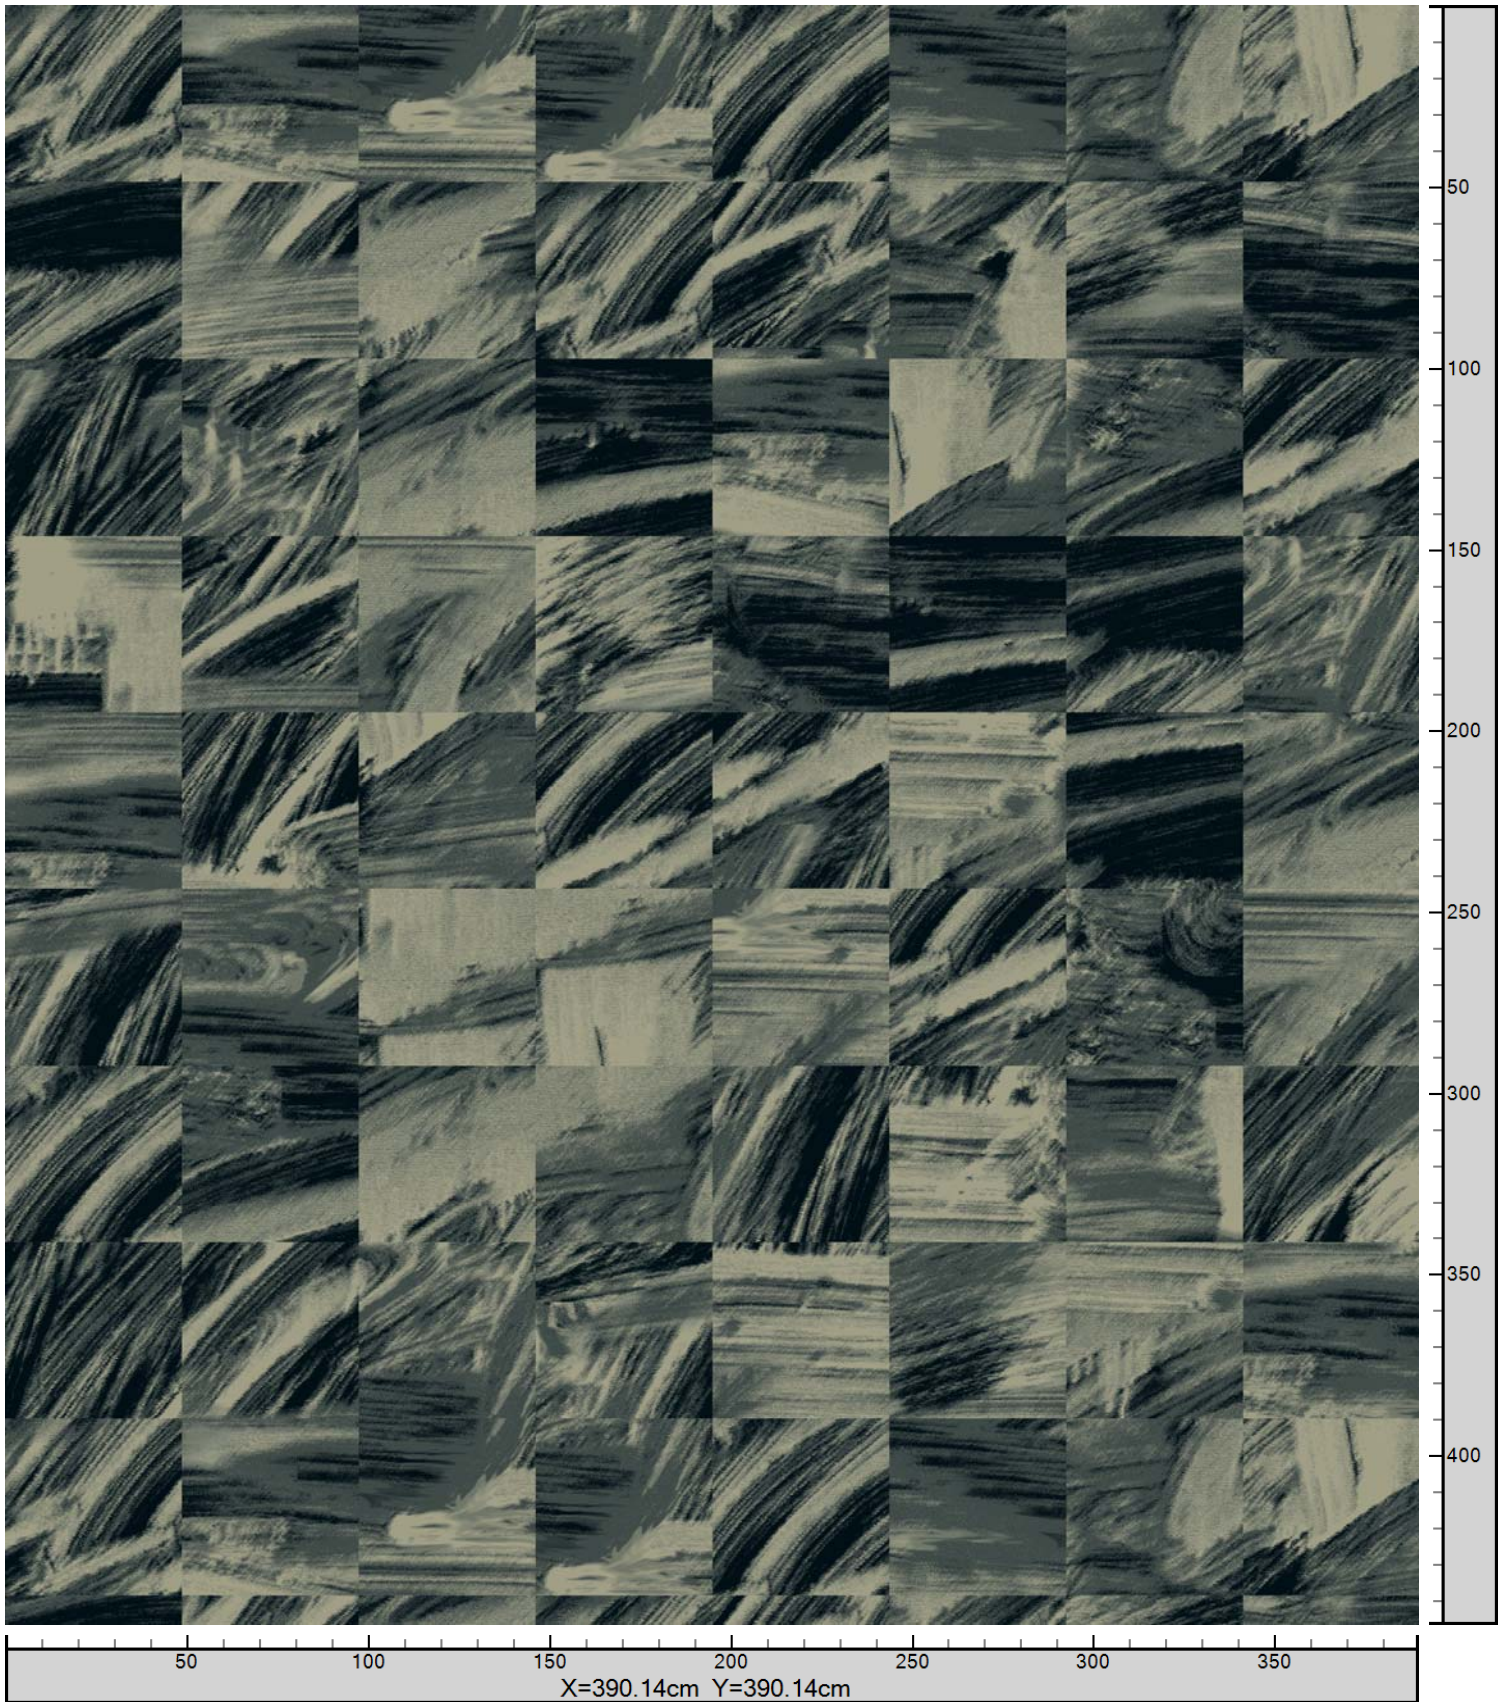

WASH / Tom Dixon / Installation example only
Col k5295 / Tiles 48 x 48 cm random cut and fitted

Note: Colors are approximations only!

K28601 K5295-1 17.75%	5295AC13 Accent 13 0.51%	K28602 K5295-2 24.46%	K28603 K5295-3 37.61%	K20012 Black 19.67%