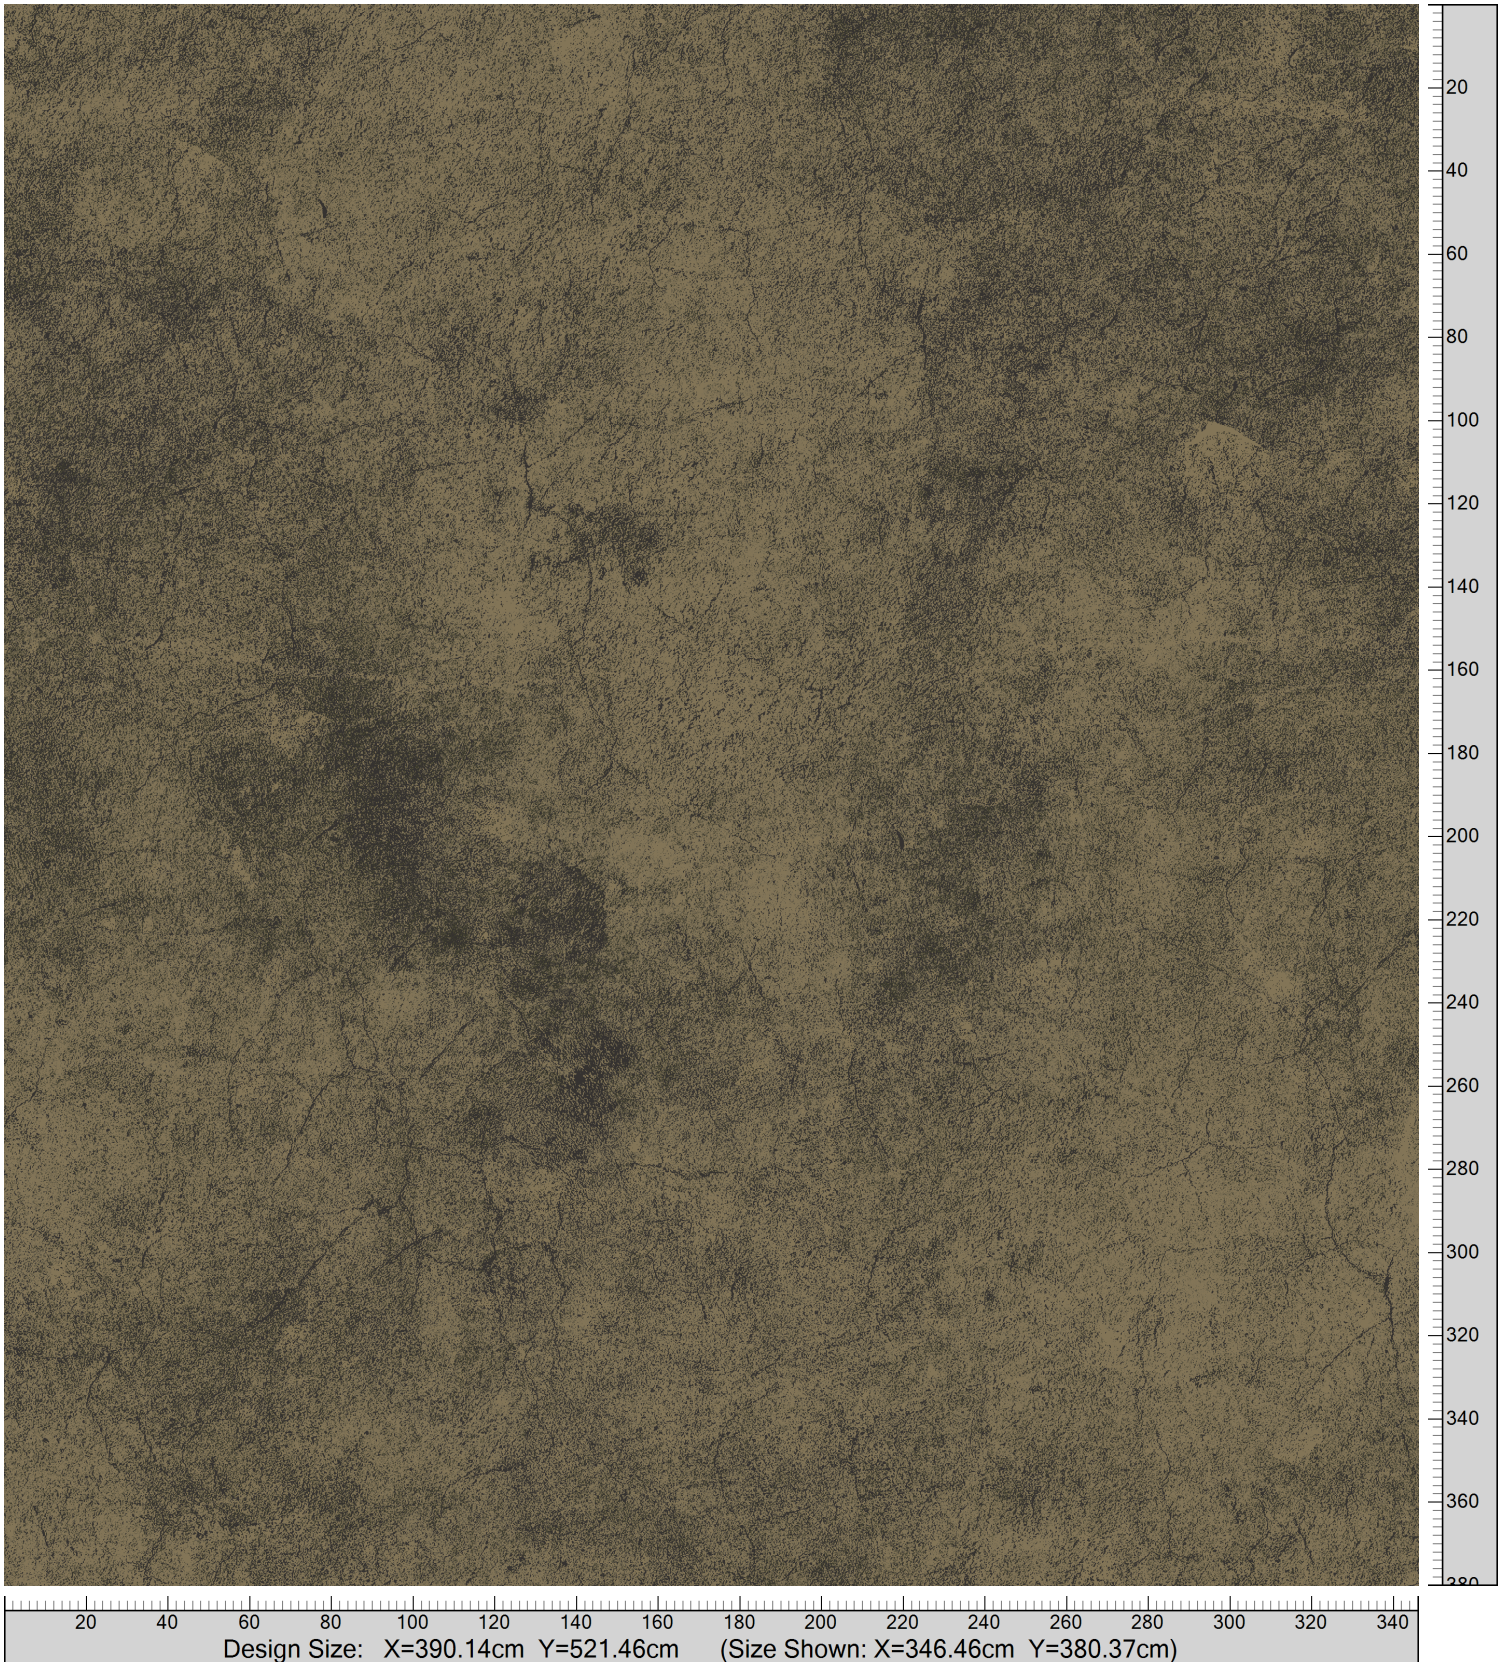

Design: RF5595644  
Version: \*EF81619-15\*

Date: 27-JUN-2019 loso  
Copyright: egetaepper a/s - LOSO  
Approved by:

NATURE - Stone surface  
Standard Palette 5595

Design Size: X=390.14cm Y=521.46cm (Size Shown: X=346.46cm Y=380.37cm)

Colors are approximation only. Physical sample must be approved for ordering.  
Copyright: egetaepper a/s - LOSO