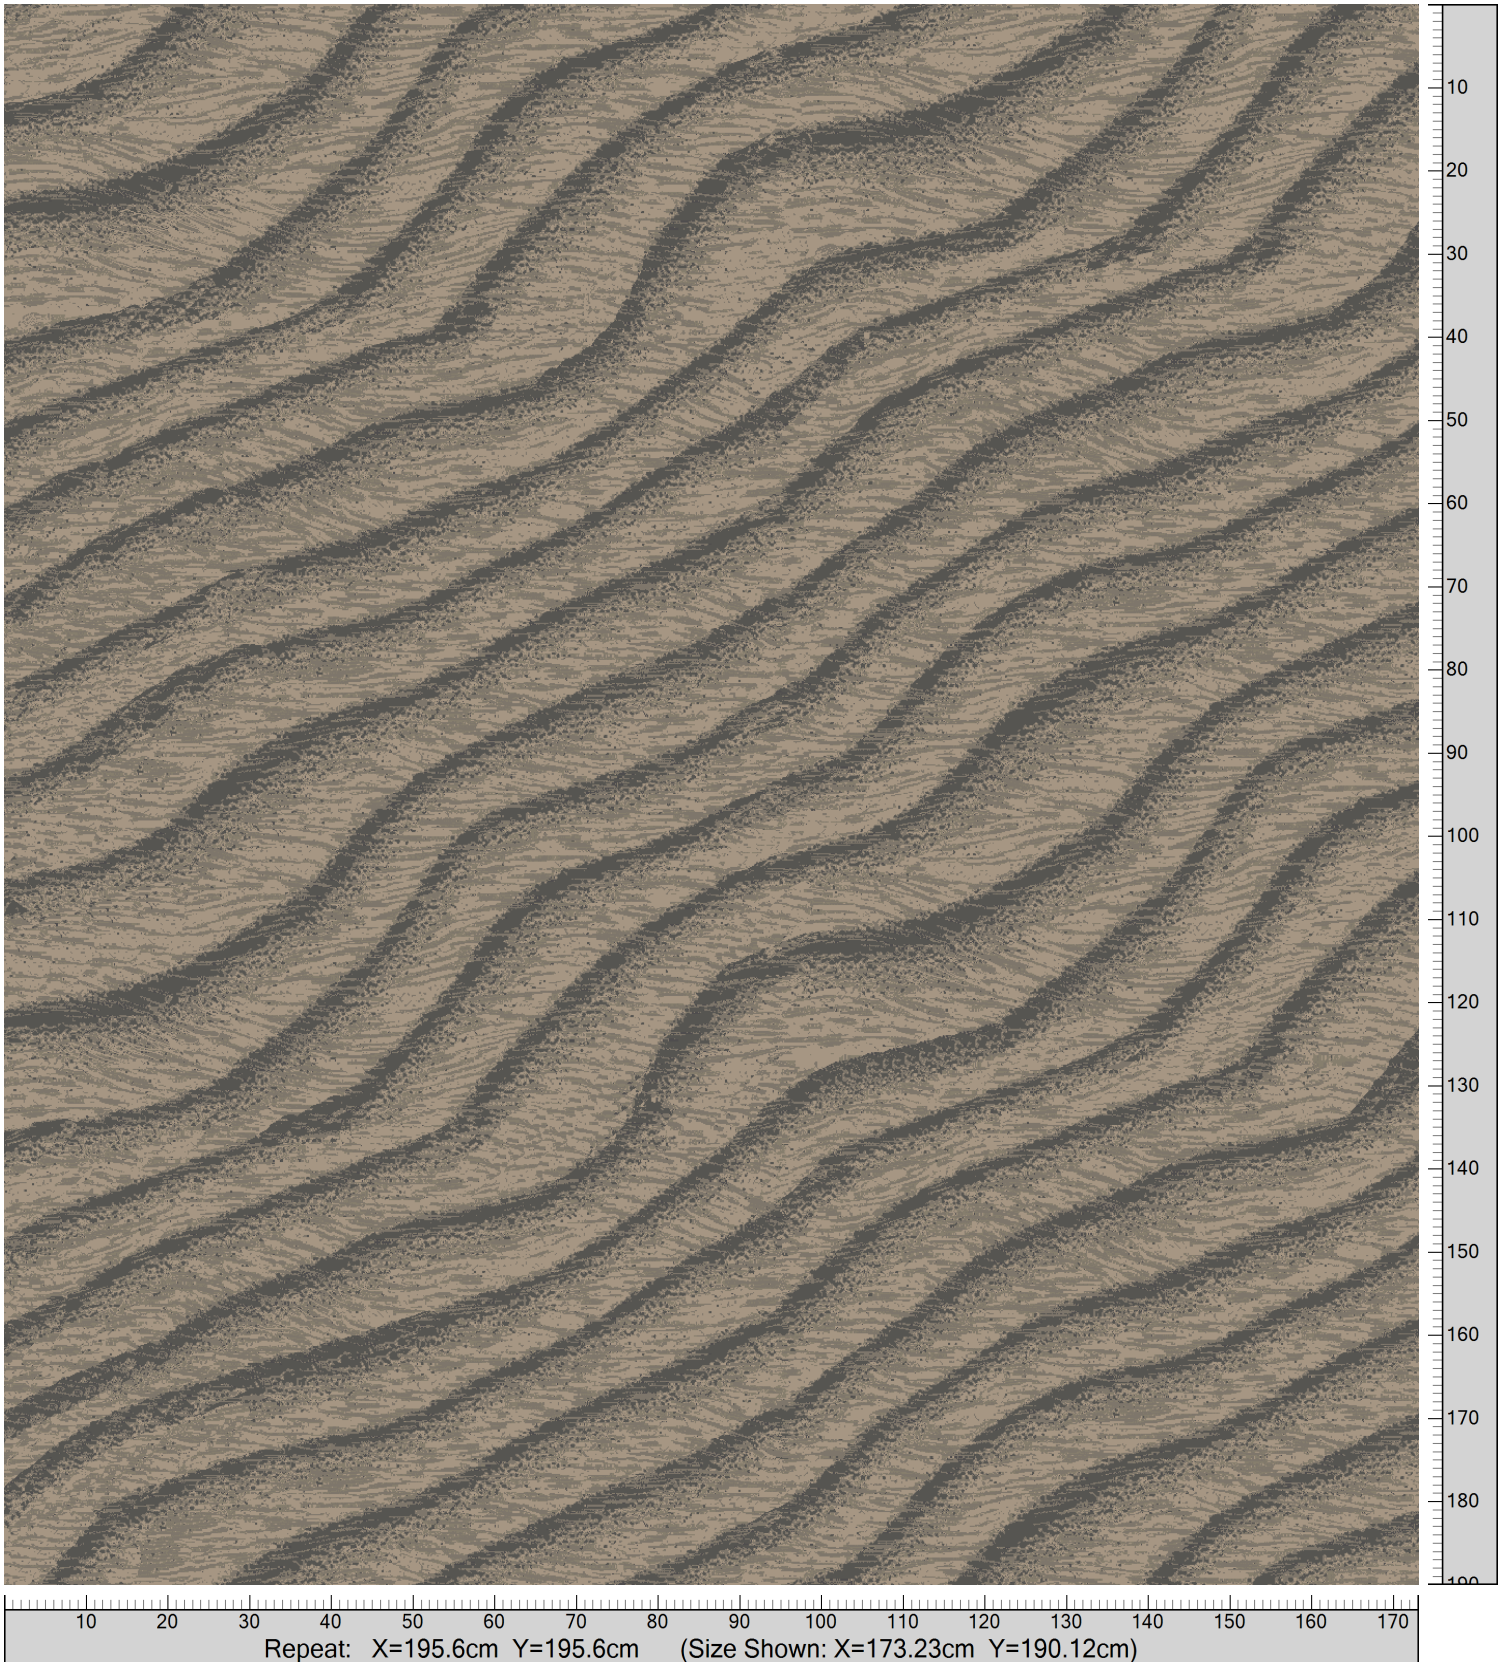

Design: RF5595616  
Version: \*EF81711-14\*

Date: 26-JUN-2019 loso  
Copyright: egetaepper a/s - LOSO  
Approved by:

NATURE - Sahara  
Standard Palette 5595

Colors are approximation only. Physical sample must be approved for ordering.  
Copyright: egetaepper a/s - LOSO