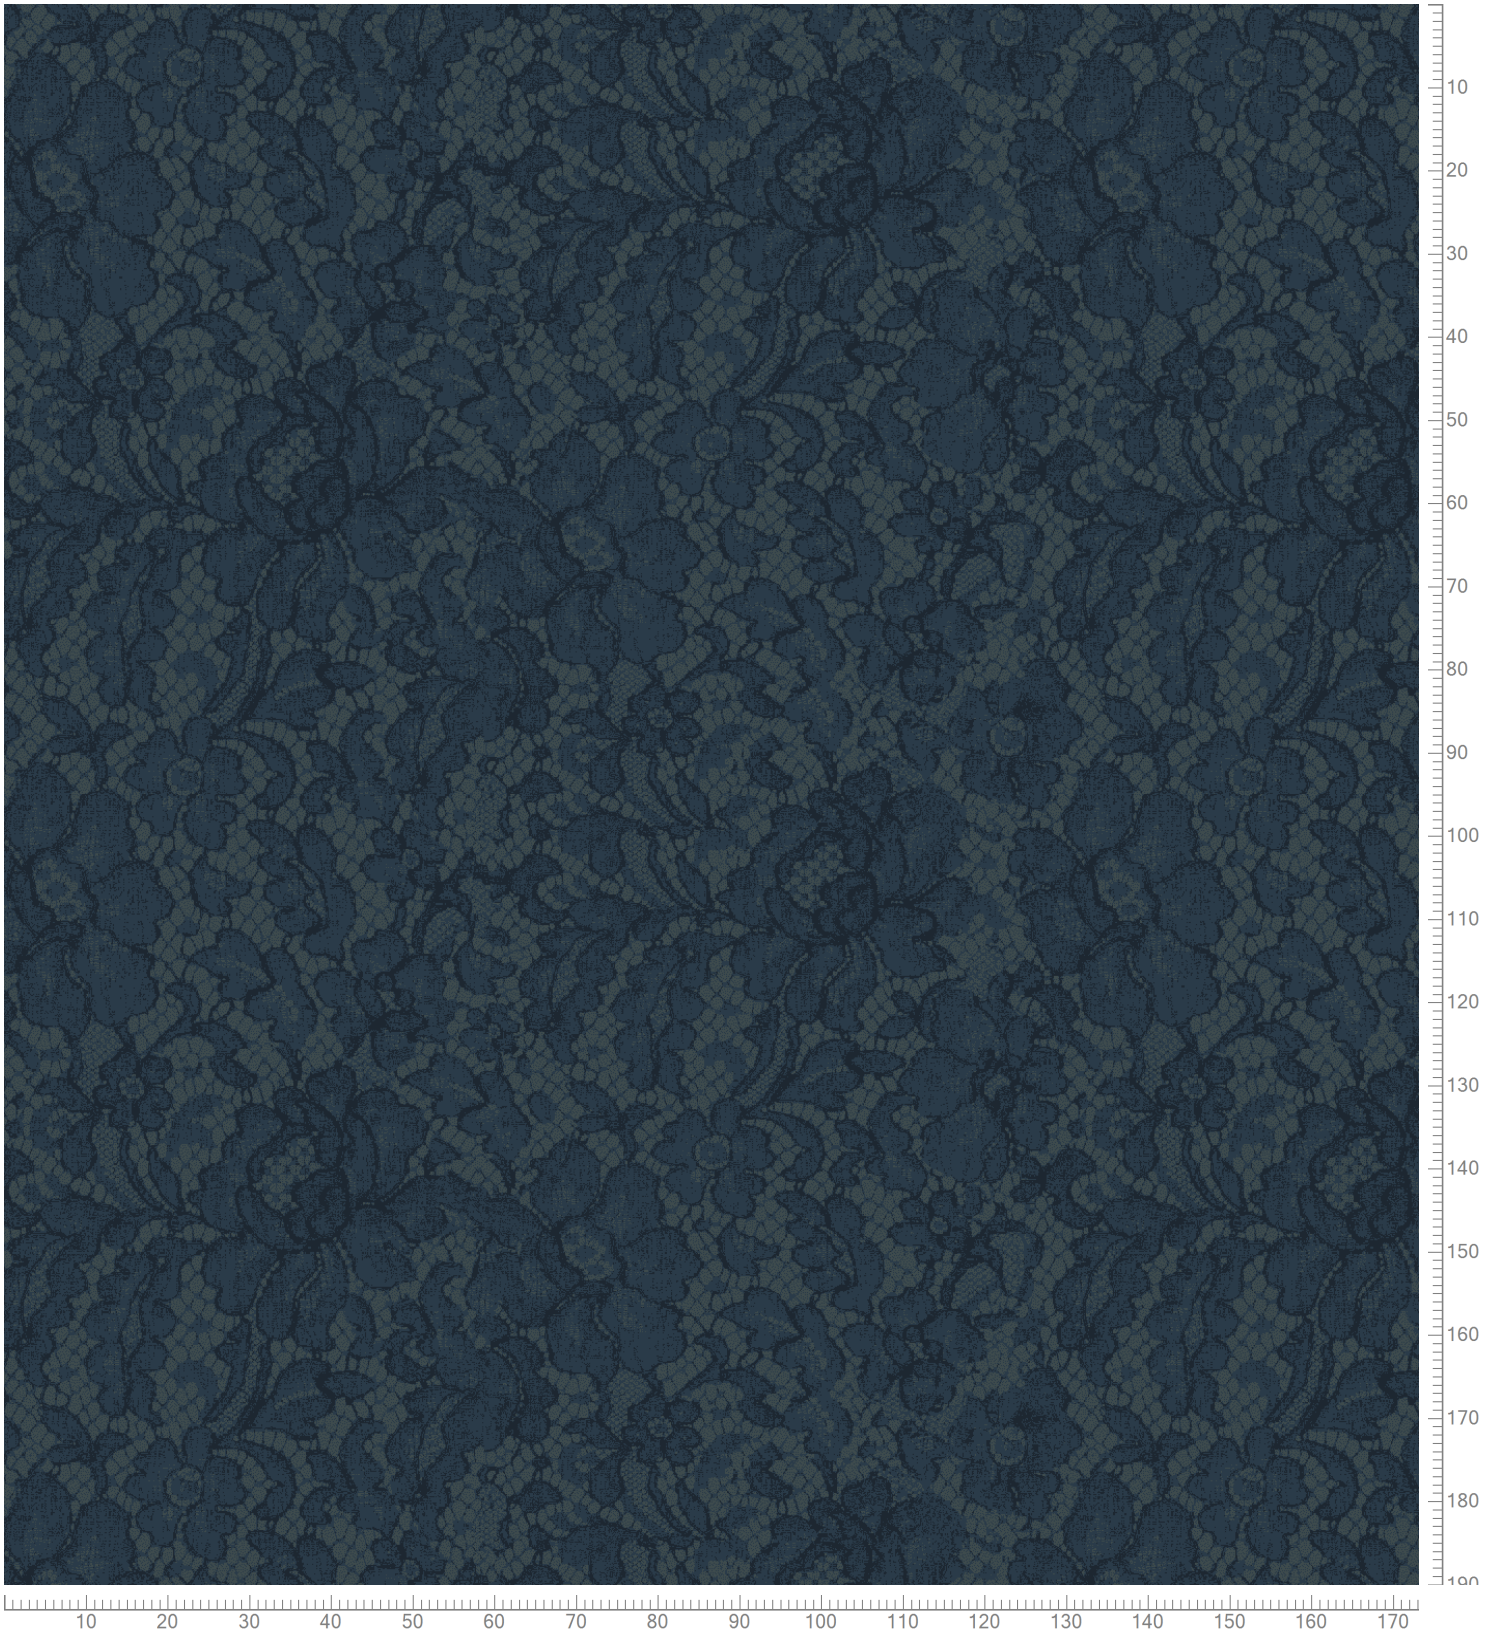

Design: RF5595513
Version: EF81241-16

Date: 1-JUL-2020 sosk
Copyright: egecarpets a/s - SOSK
Approved by:

ARTS & CRAFTS - Silk Lace
Standard Palette 5595

Repeat: X=130.0cm Y=85.3cm (Size Shown: X=173.23cm Y=190.12cm)

Colors are approximation only. Physical sample must be approved for ordering.
Copyright: egecarpets a/s - SOSK