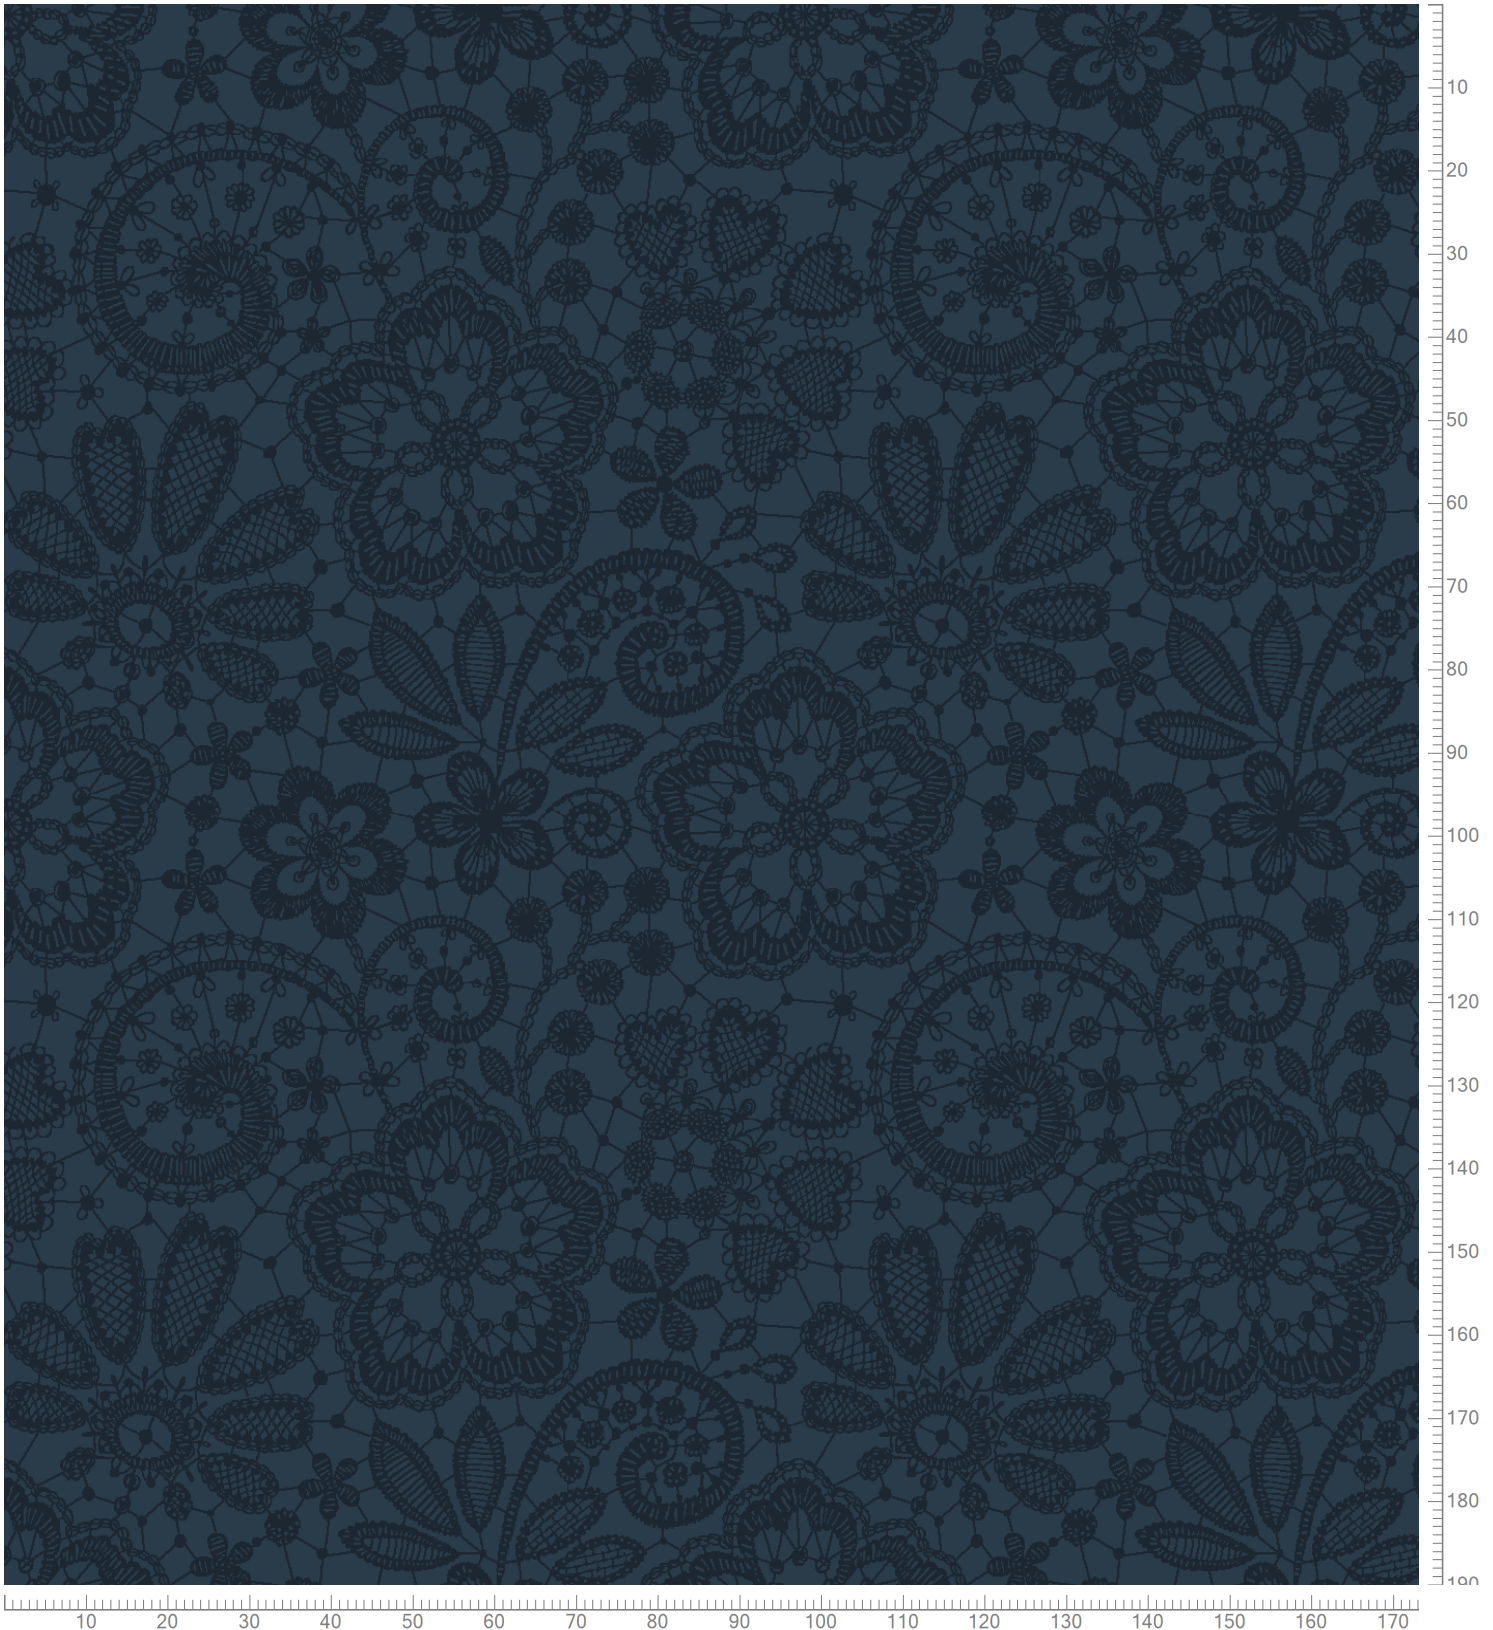

Design: RF5595509
Version: EF81235-15

Date: 19-JUN-2020 sosk
Copyright: egecarpets a/s - SOSK
Approved by:

ARTS & CRAFTS - Brodeuse
Standard Palette 5595

Repeat: X=97.5cm Y=97.5cm (Size Shown: X=173.23cm Y=190.12cm)

Colors are approximation only. Physical sample must be approved for ordering.
Copyright: egecarpets a/s - SOSK