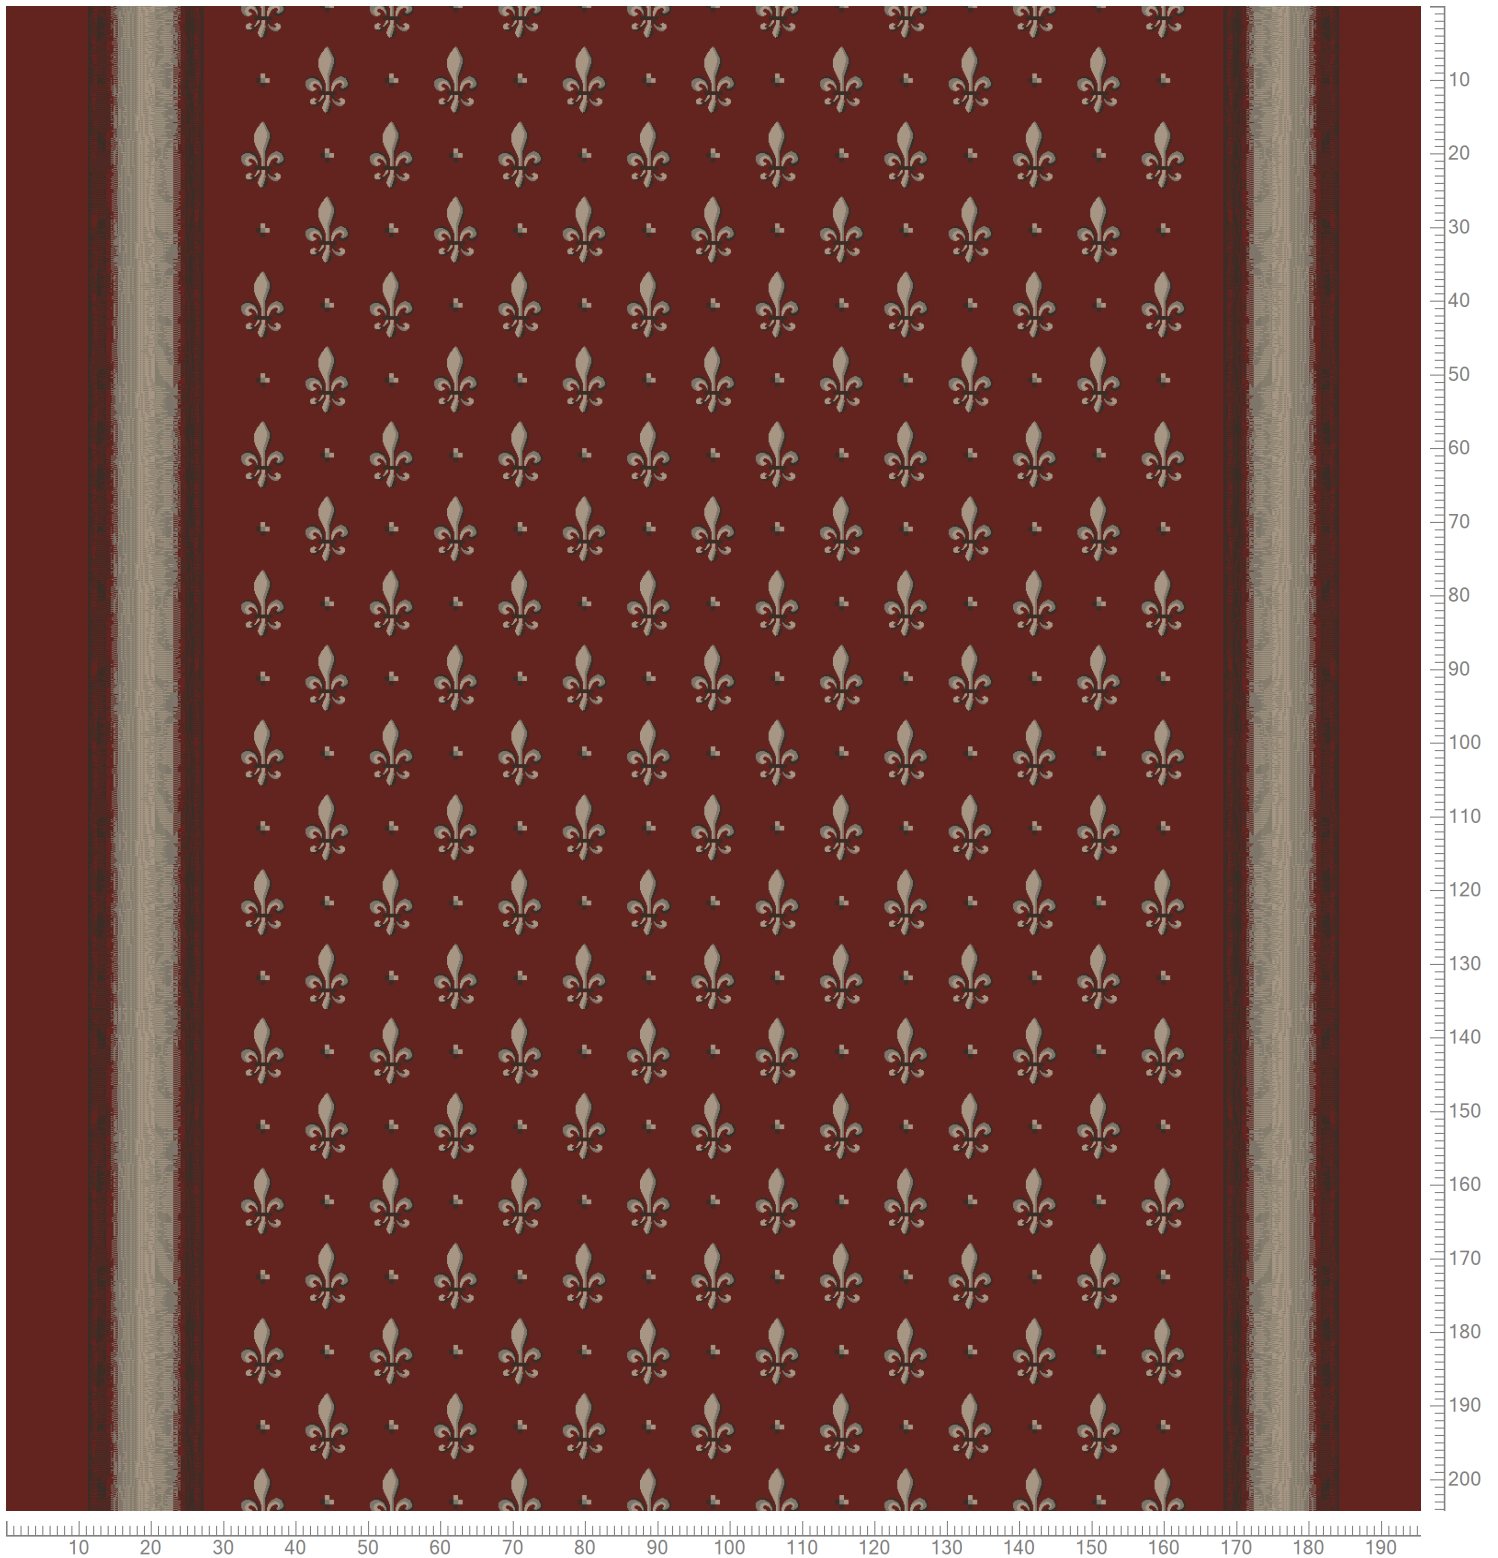

CLASSIC - New Rex Corridor
Standard Palette 5595

Repeat: X=195.6cm Y=61.0cm (Size Shown: X=195.58cm Y=204.34cm)

@-0	A-1	B-2	C-3	D-4	E-5	F-6	G-7	H-8	I-9	J-10	K-11	L-12	M-13	N-14	O-15
0-0-0	K28601 5595-BC1	5595AC18 Accent 18	K28601 5595-BC1	K28602 5595-BC2	H28611 5595-BC11	K28602 5595-BC2	H28611 5595-BC11	H28632 5595-BC12	H28611 5595-BC11	H28632 5595-BC12	H28632 5595-BC12	H28611 5595-BC11	H28611 5595-BC11	0-0-0	0-0-0
16	17	18	19	20											
H28611 5595-BC11	K28601 5595-BC1	H28632 5595-BC12	K28602 5595-BC2	H28632 5595-BC12											

Colors are approximation only. Physical sample must be approved for ordering.