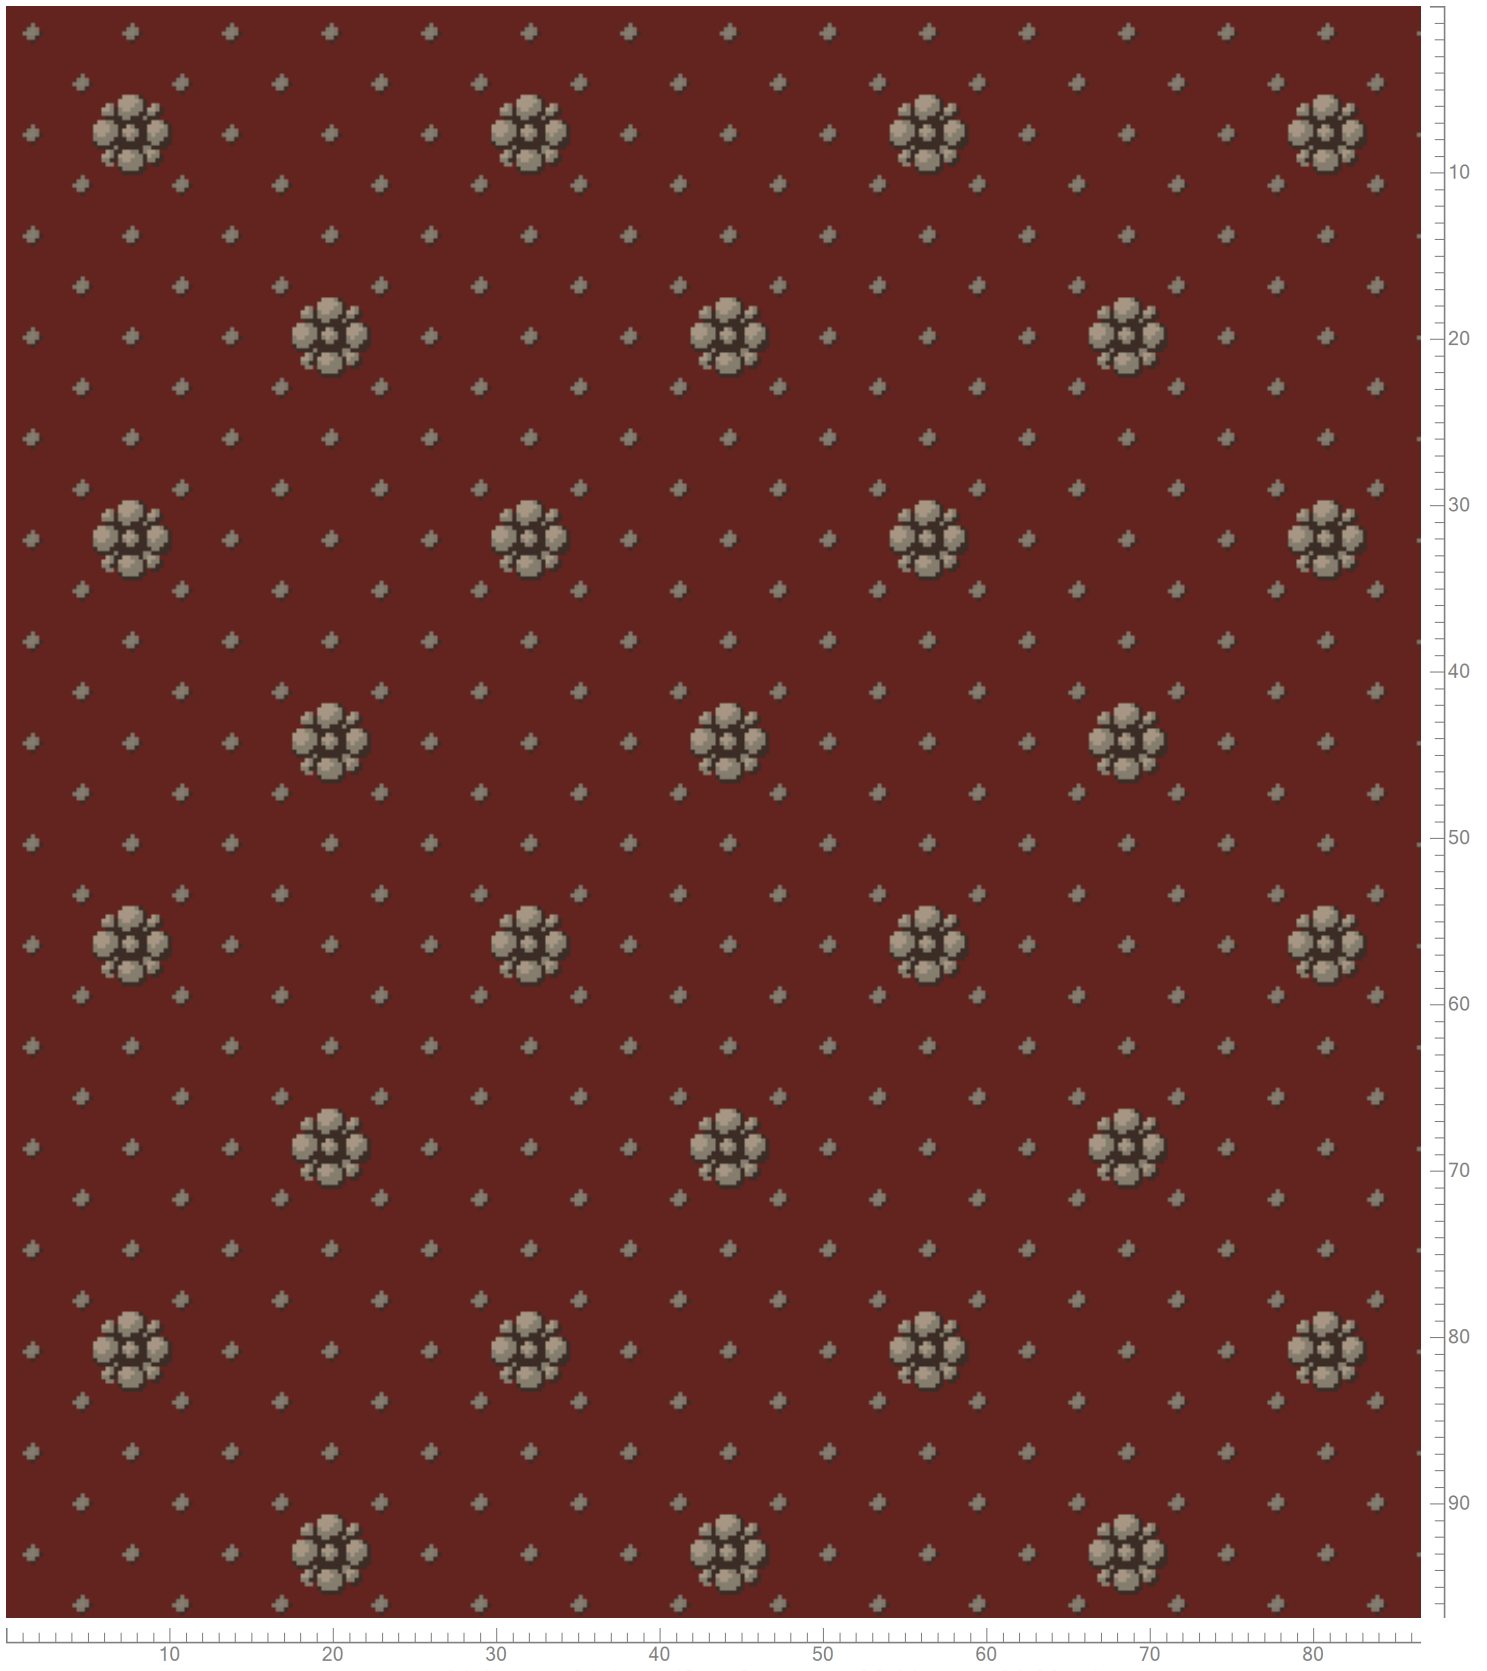

CLASSIC - Rosette II  
Standard Palette 5595

Repeat: X=24.4cm Y=24.4cm (Size Shown: X=86.61cm Y=96.90cm)

H28611 5595-BC11	K28602 5595-BC2	H28632 5595-BC12	5595AC18 Accent 18	K28601 5595-BC1

Colors are approximation only. Physical sample must be approved for ordering.