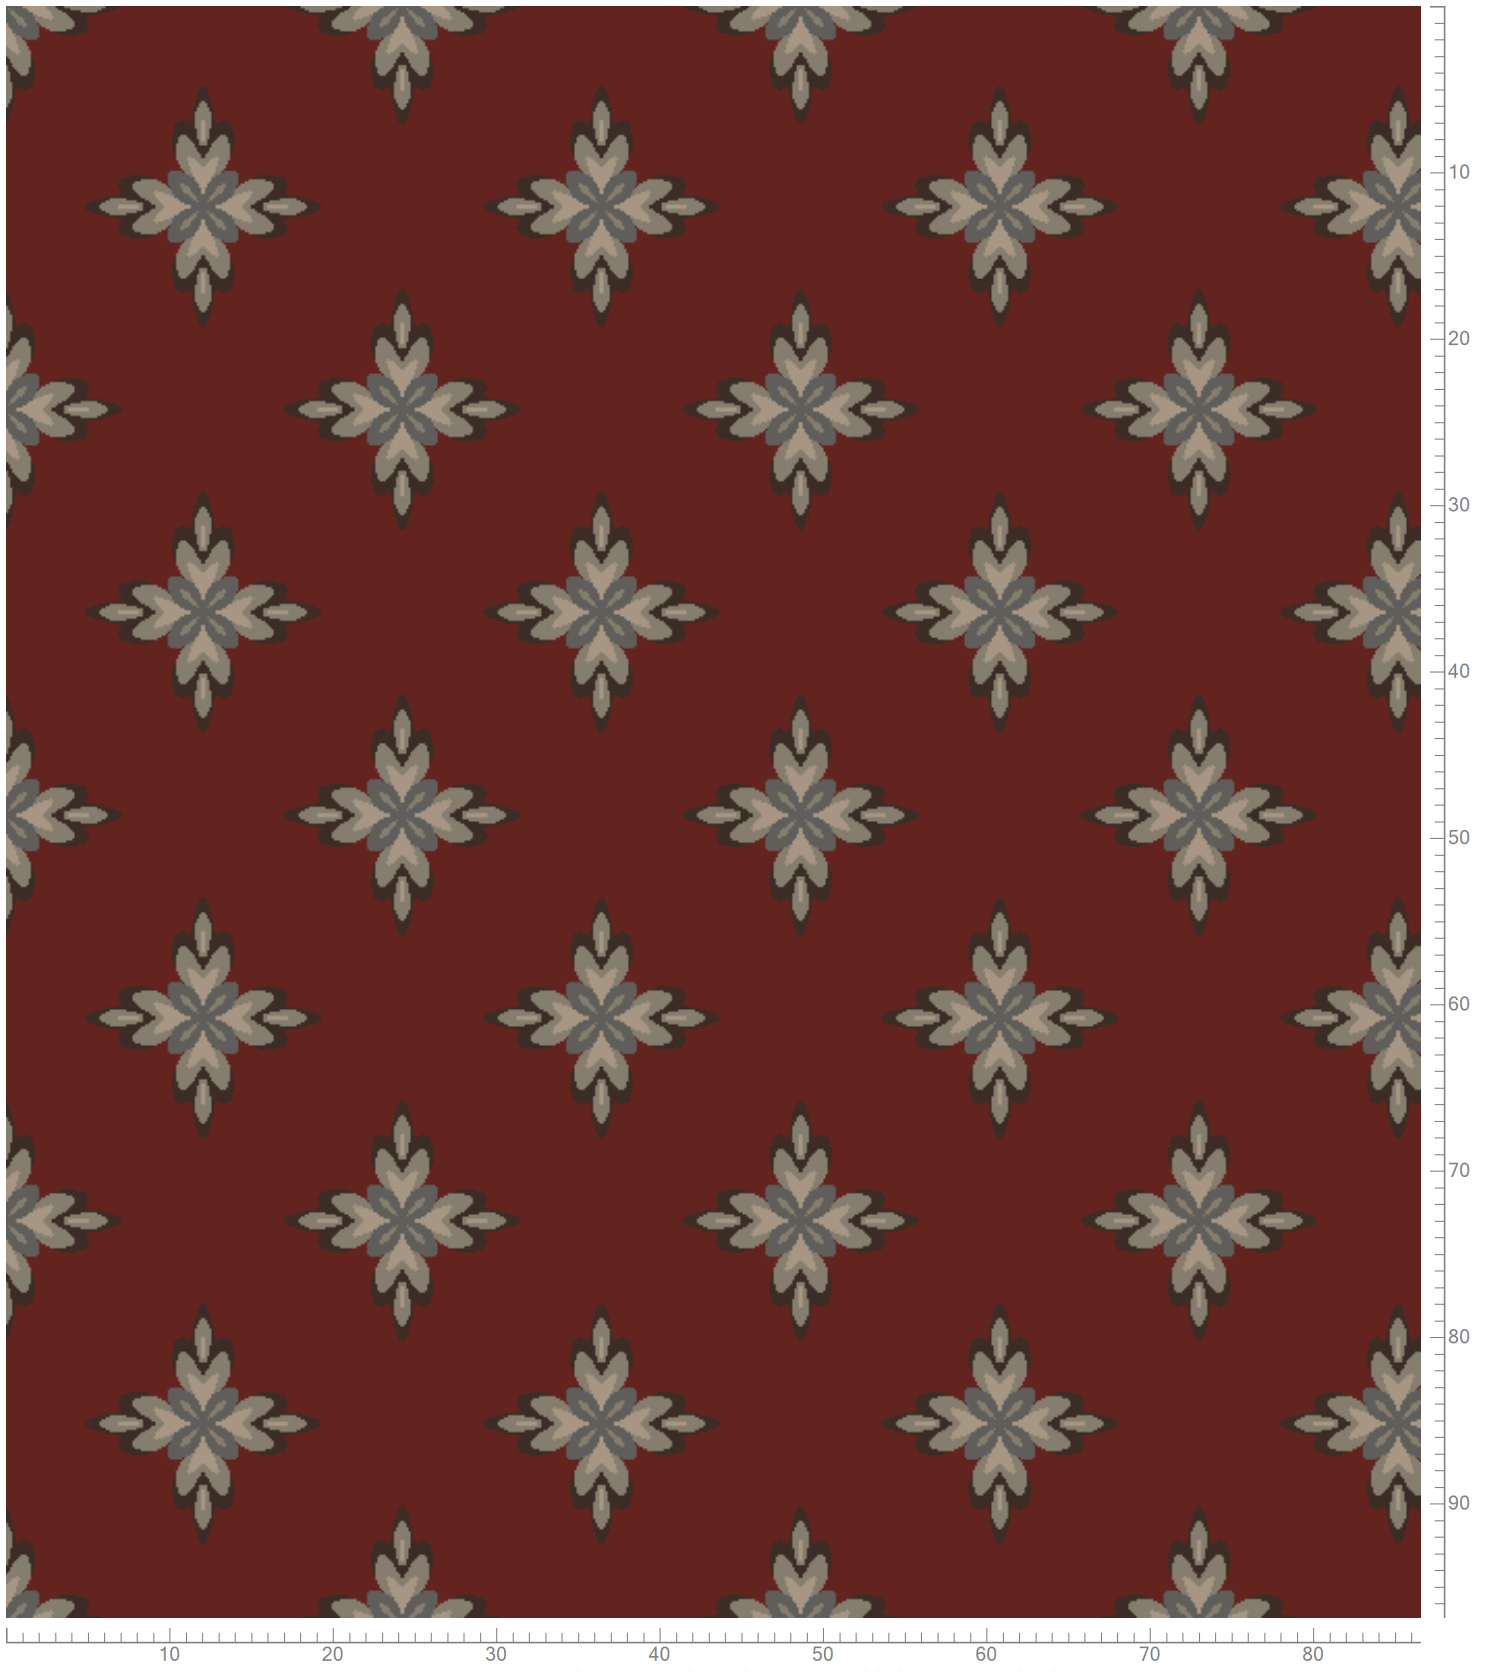

CLASSIC - Cursor
Standard Palette 5595

Repeat: X=24.4cm Y=24.4cm (Size Shown: X=86.61cm Y=96.90cm)

Colors are approximation only. Physical sample must be approved for ordering.