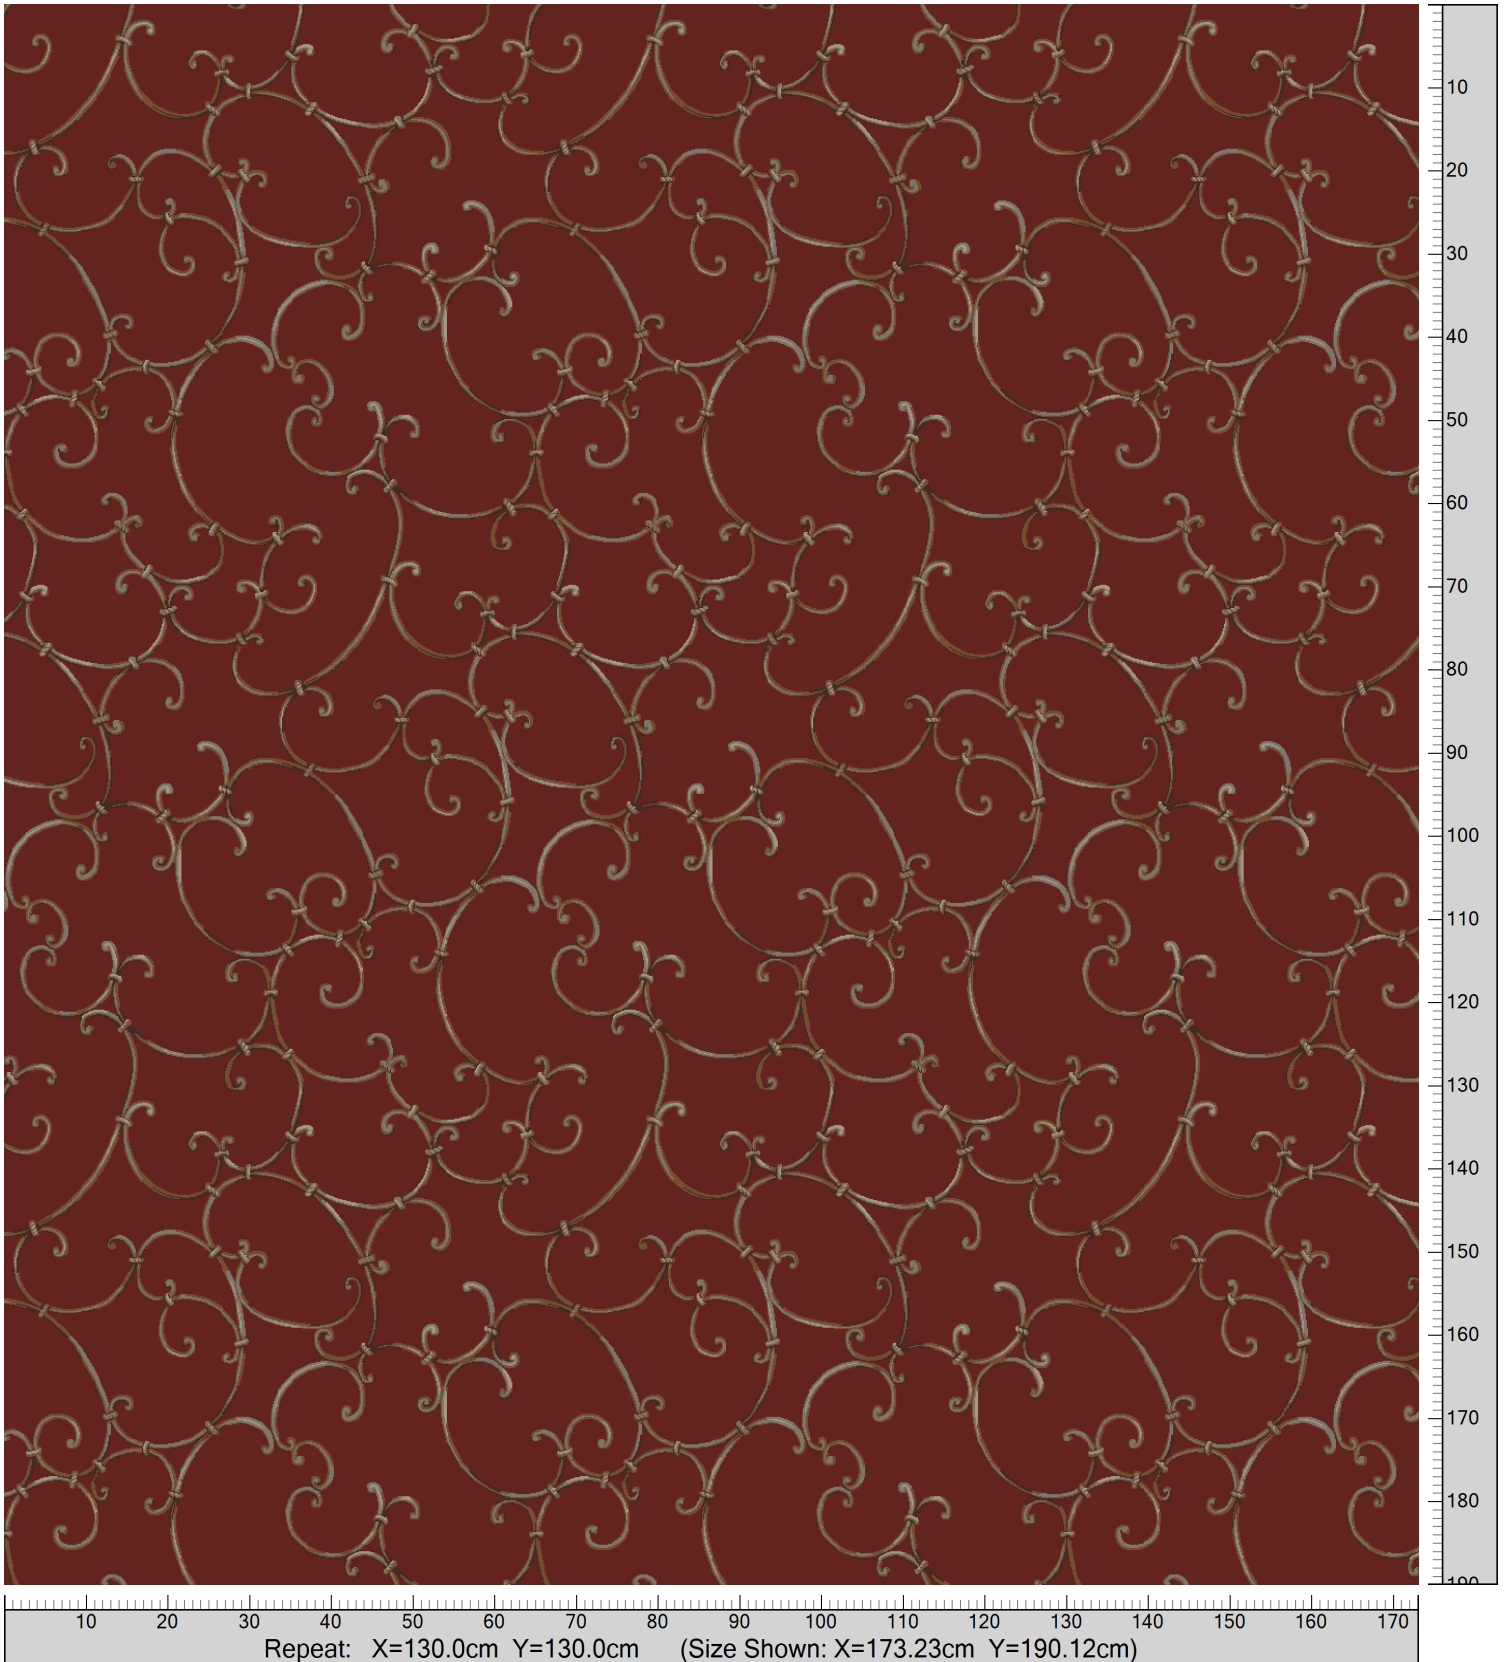

Design: RF5595414  
Version: \*EF80816-8\*

Date: 14-JAN-2020 pnp  
Copyright: egetaepper a/s - pia  
Approved by:

CLASSIC - Iron Gate  
Standard Palette 5595

Colors are approximation only. Physical sample must be approved for ordering.  
Copyright: egetaepper a/s - pia