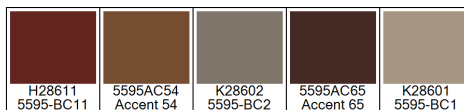

Design: RF5595414  
Version: \*EF80816-8\*

Date: 14-JAN-2020 pnp  
Copyright: egetaepper a/s - pia  
Approved by:

CLASSIC - Iron Gate  
Standard Palette 5595

Colors are approximation only. Physical sample must be approved for ordering.  
Copyright: egetaepper a/s - pia