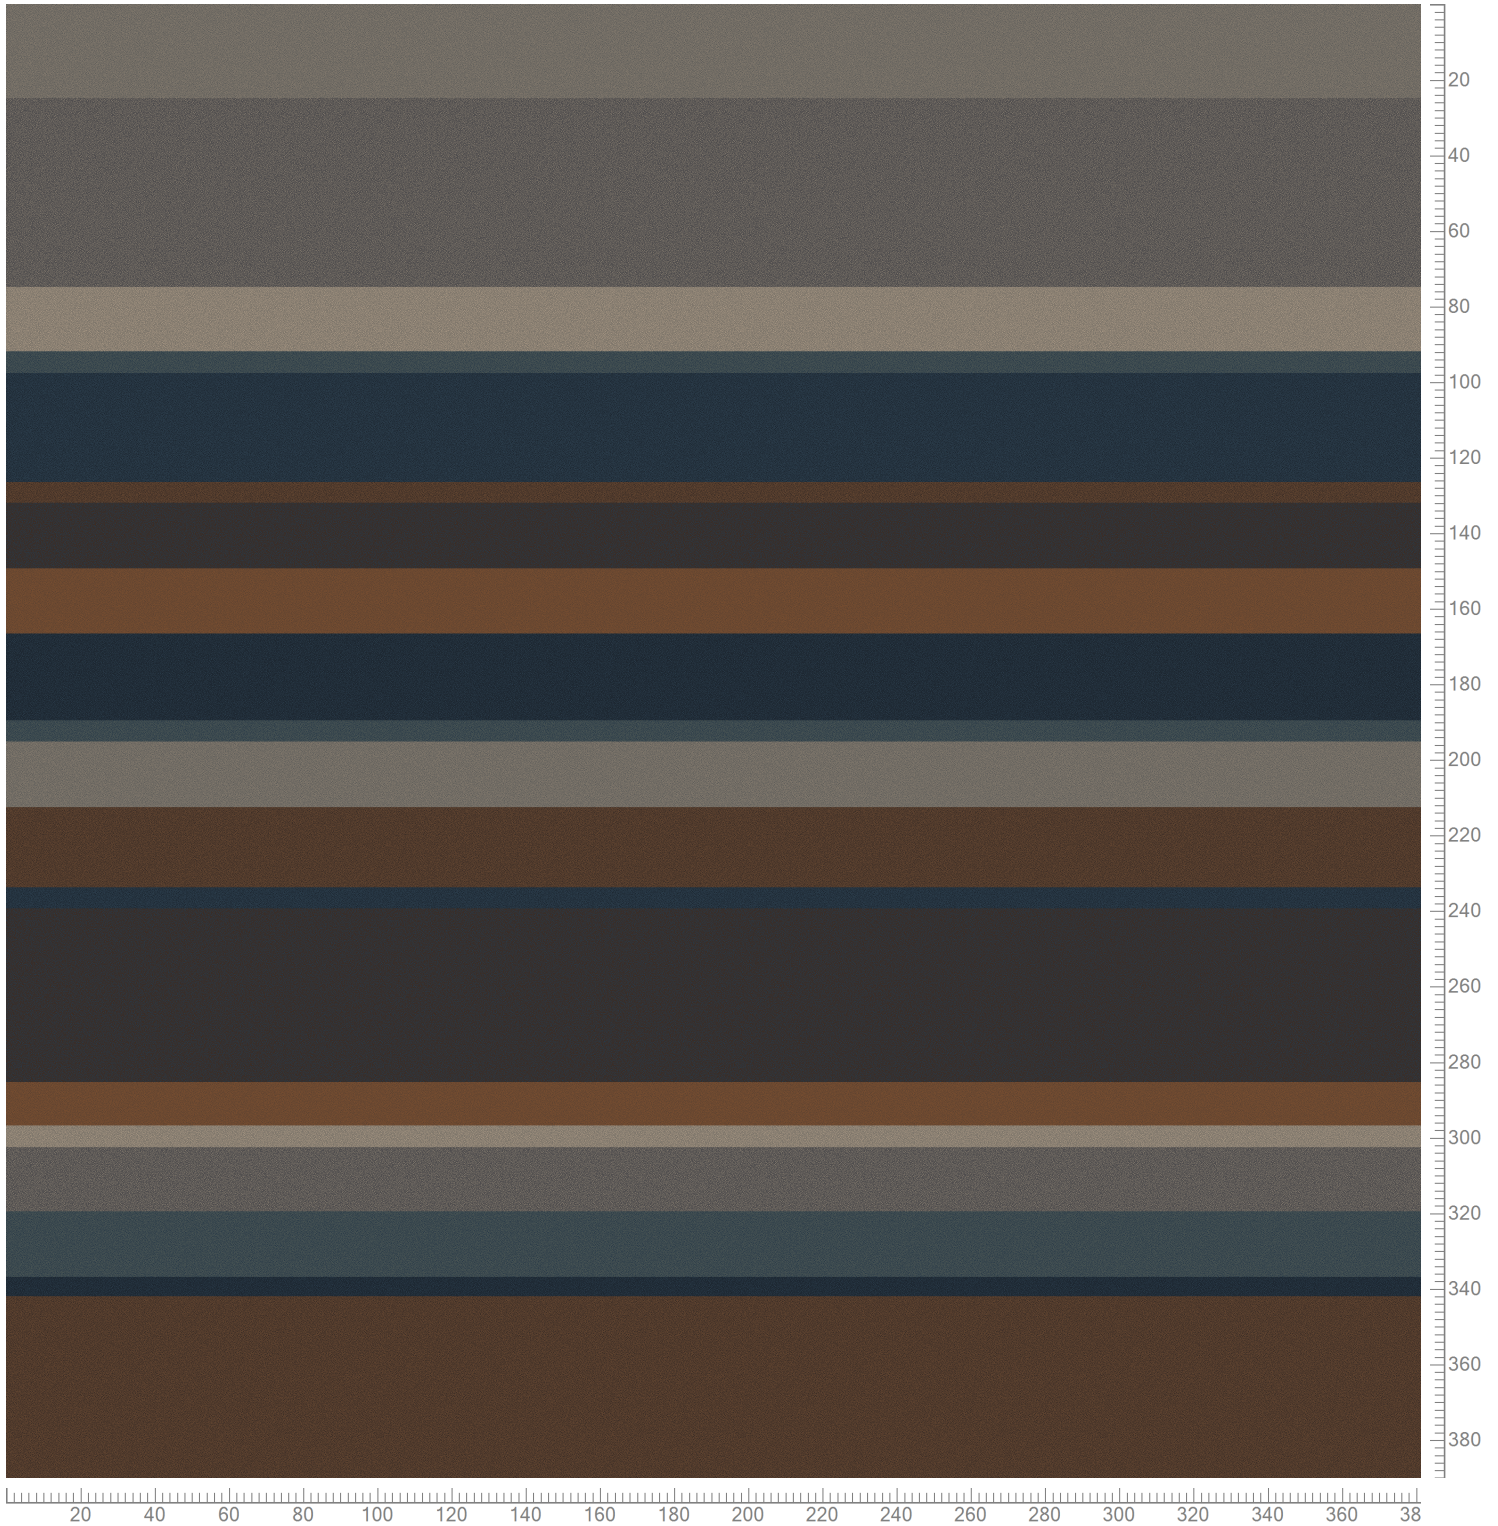

GRAPHIC - Pixel Noise  
Standard Palette 5595

Repeat: X=97.5cm Y=390.1cm (Size Shown: X=381.38cm Y=390.14cm)

<del>@-0</del>	A-1	B-2	<del>C-3</del>	D-4	E-5	<del>F-6</del>	G-7	H-8	<del>I-9</del>	J-10	K-11	<del>L-12</del>	M-13	N-14	<del>O-15</del>
<del>0-0-0</del>	K28602 K5295-2	5595AC74 Accent 74	<del>0-0-0</del>	K28603 K5295-3	K28602 K5295-2	<del>0-0-0</del>	K28602 K5295-2	K28601 K5295-1	<del>0-0-0</del>	5595AC38 Accent 38	K28606 K5295-6	<del>0-0-0</del>	K28606 K5295-6	H28605 K5295-5	<del>0-0-0</del>
16	17	18	19	20	21	22	23	24	25	26					
5595AC55 Accent 55	H28632 K5295-12	<del>0-0-0</del>	H28632 K5295-12	K28606 K5295-6	<del>0-0-0</del>	5595AC54 Accent 54	5595AC55 Accent 55	<del>0-0-0</del>	H28605 K5295-5	K28606 K5295-6					

Colors are approximation only. Physical sample must be approved for ordering.  
Copyright: egecarpets a/s - LYKKE