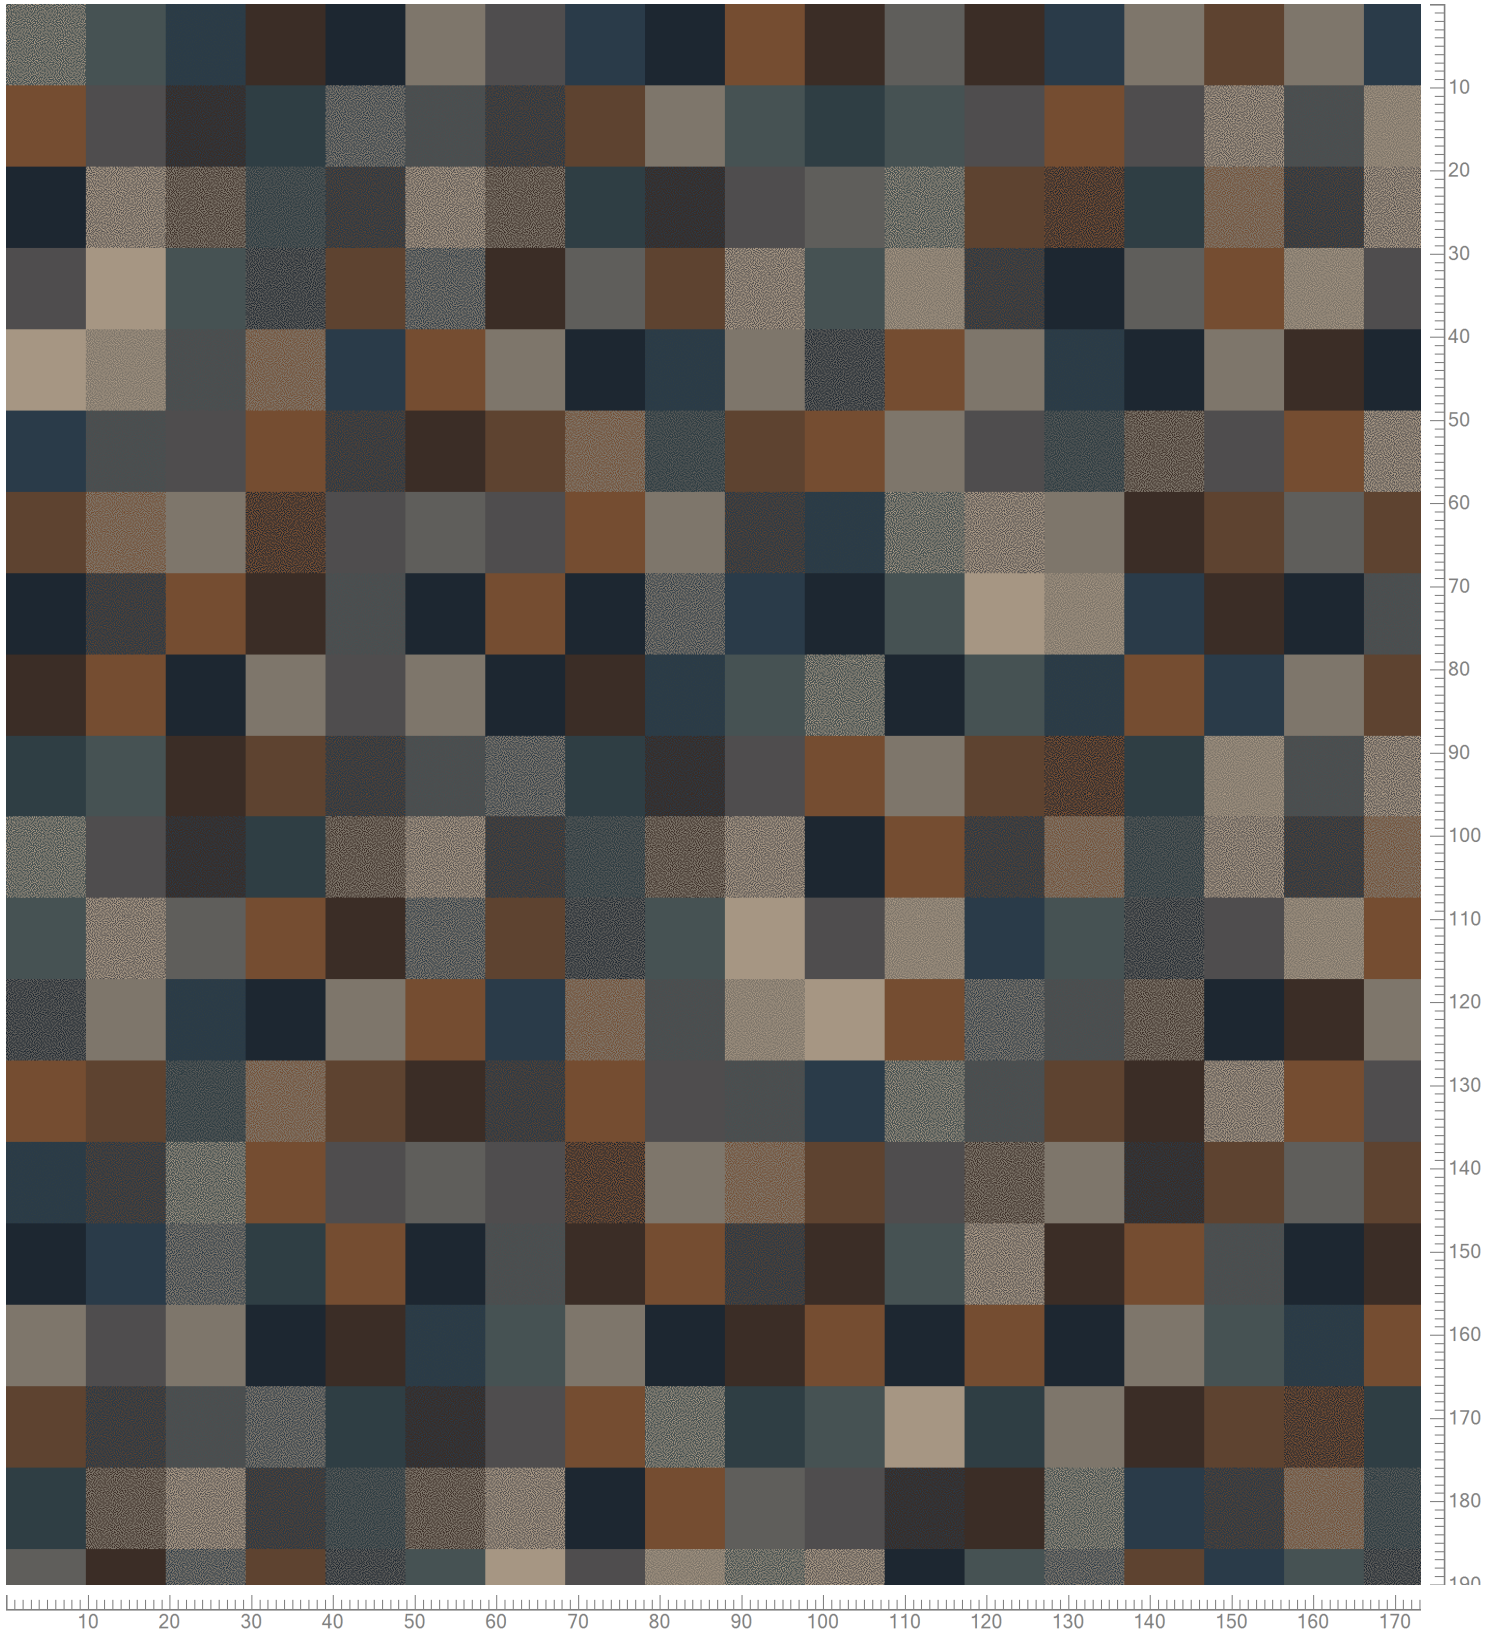

GRAPHIC - Pixel Noise  
Standard Palette 5595

Repeat: X=195.6cm Y=195.6cm (Size Shown: X=173.23cm Y=190.12cm)

K28602 K5295-2	K28601 K5295-1	K28603 K5295-3	5595AC38 Accent 38	K28606 K5295-6	5595AC55 Accent 55	5595AC54 Accent 54	H28605 K5295-5	H28632 K5295-12	5595AC40 Accent 40	5595AC74 Accent 74

Colors are approximation only. Physical sample must be approved for ordering.