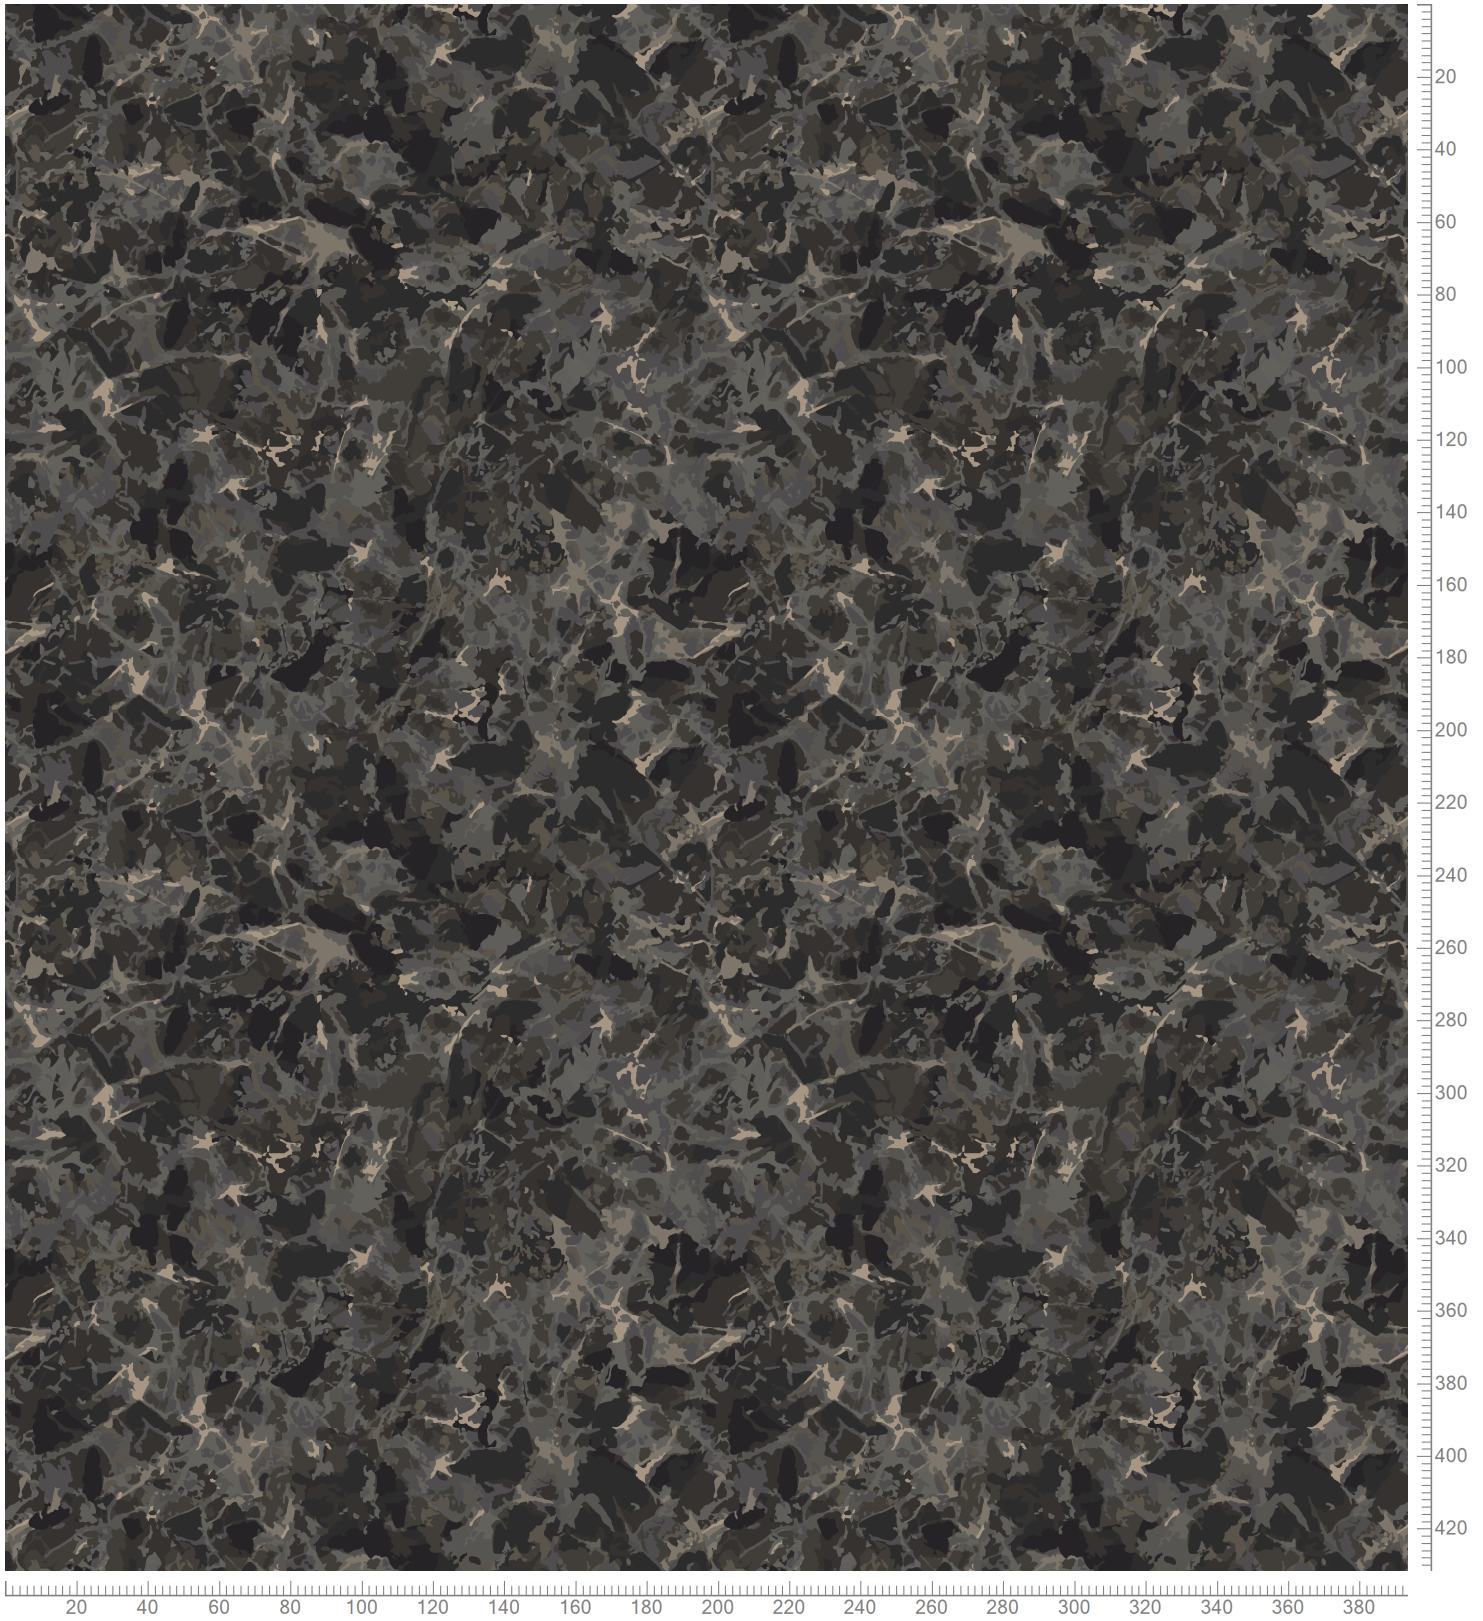

Design: RF5595353  
Version: EF82192-4

Date: 25-FEB-2021 hjj  
Copyright: egecarpets a/s - LYKKE  
Approved by:

GRAPHIC - Camouflage  
Standard Palette 5595

Repeat: X=195.1cm Y=195.1cm

K28601 K5295-1	K28602 K5295-2	5595AC15 Accent 15	5595AC16 Accent 16	5595AC74 Accent 74	K28603 K5295-3	5595AC20 Accent 20	5595AC21 Accent 21	5595AC22 Accent 22	5595AC17 Accent 17	K20012 Black