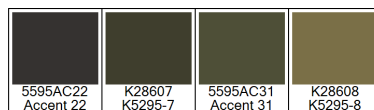

Design: RF5595107  
Version: \*EF80001-15\*

Date: 16-AUG-2019 loso  
Copyright: egetaepper a/s - LOSO  
Approved by:

CULTURES - Lucky clouds chrysanthemum  
Standard palette 5595

Colors are approximation only. Physical sample must be approved for ordering.  
Copyright: egetaepper a/s - LOSO