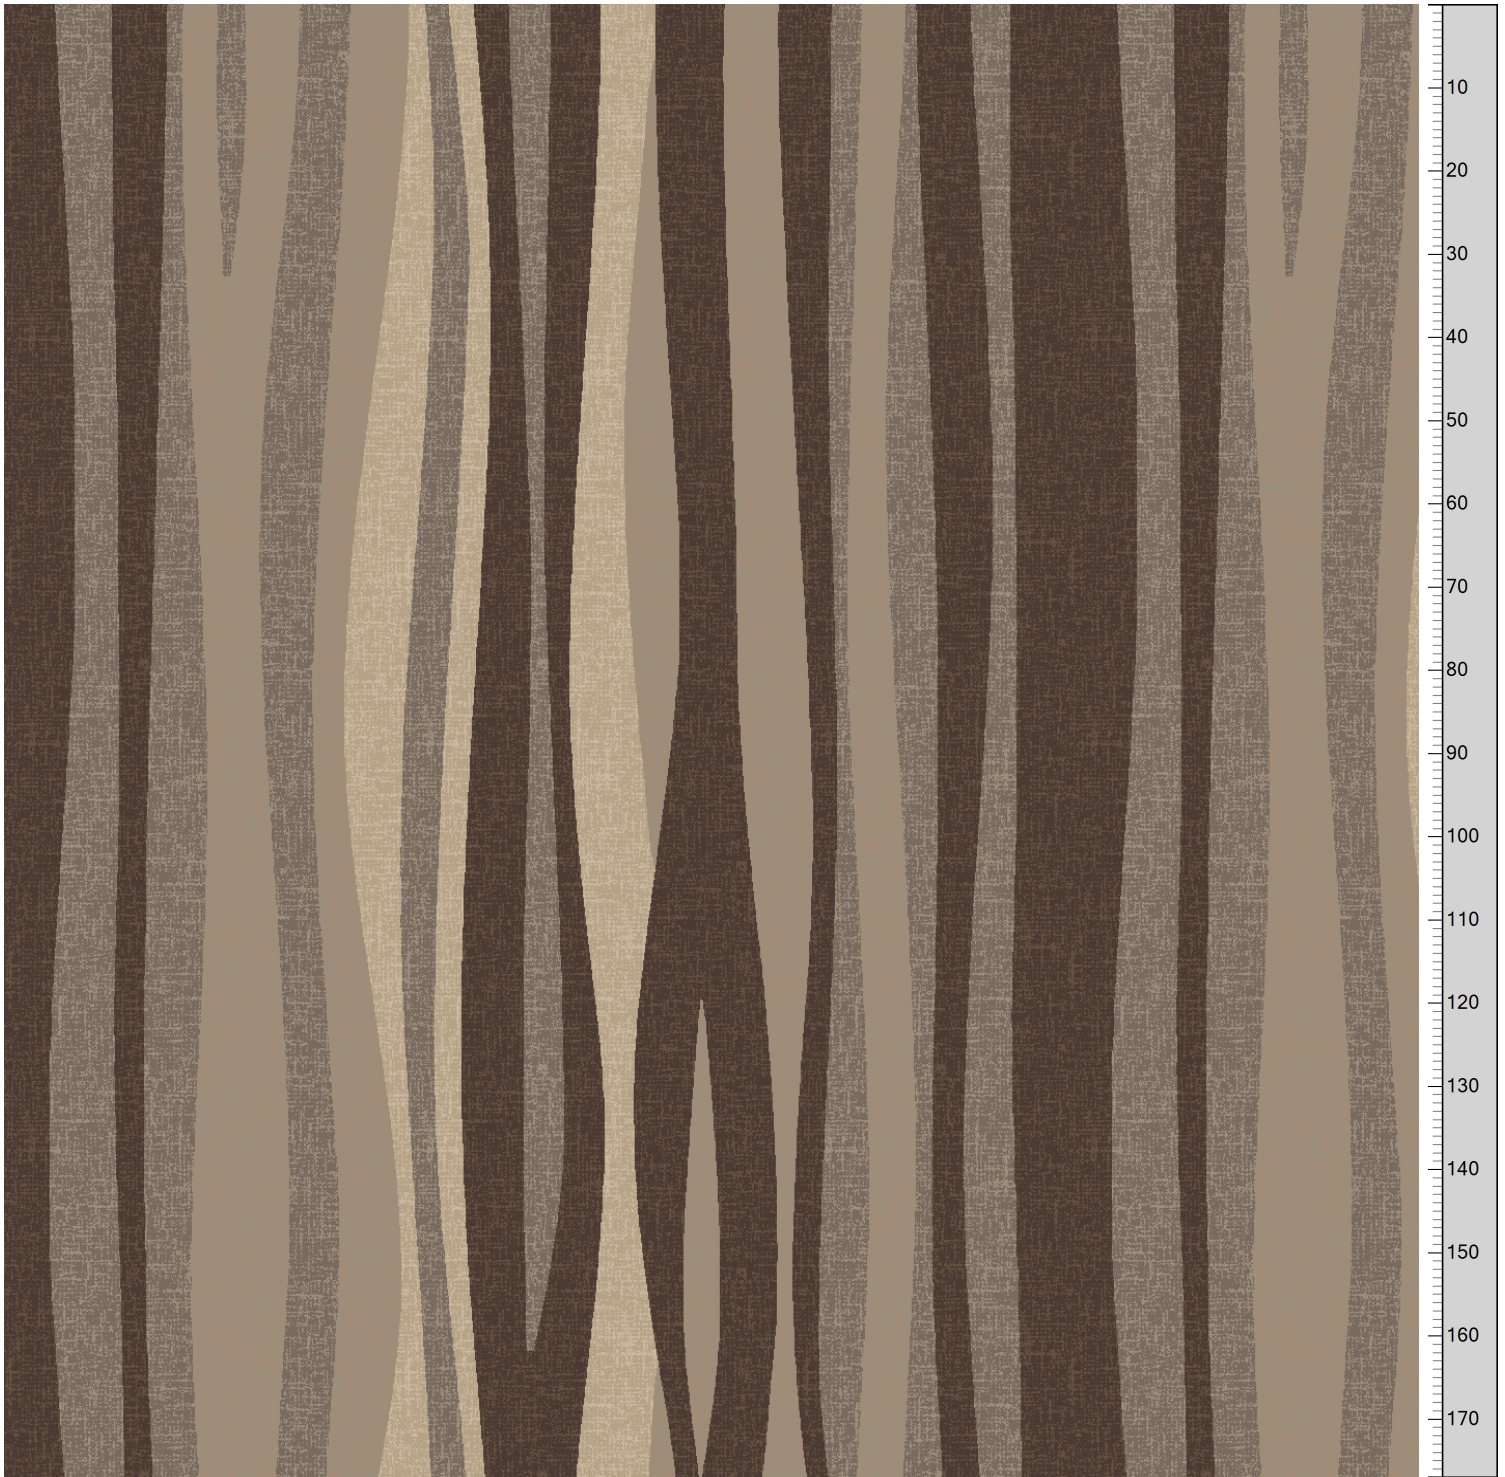

NATURE - River of life
Standard Palette 5575

Repeat: X=130.0cm Y=257.8cm (Size Shown: X=173.23cm Y=177.17cm)

@-0	A-1	B-2	C-3	D-4	E-5	F-6	G-7	H-8	I-9	J-10	K-11	L-12	M-13	N-14	O-15
0-0-0	K28374 K5275-4	K28374 K5275-4	5575AC75 Accent 75	5575AC75 Accent 75	0-0-0	K28378 K5275-3	K28378 K5275-3	5575AC14 Accent 14	5575AC14 Accent 14	0-0-0	5575AC14 Accent 14	5575AC14 Accent 14	K28329 K5275-2	K28329 K5275-2	0-0-0
16	17	18	19	20	21	22	23	24							
5575AC13 Accent 13	5575AC13 Accent 13	K28328 K5275-1	K28328 K5275-1	0-0-0	K28374 K5275-4	K28374 K5275-4	5575AC75 Accent 75	5575AC75 Accent 75							

Colors are approximation only. Physical sample must be approved for ordering.
Copyright: egetaepper a/s - LOSO