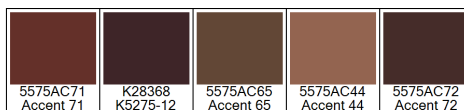

Design: RF5575644  
Version: \*EF81663-14\*

Date: 26-JUN-2019 loso  
Copyright: egetaepper a/s - LOSO  
Approved by:

NATURE - Flashy leaves  
Standard Palette 5575

Colors are approximation only. Physical sample must be approved for ordering.  
Copyright: egetaepper a/s - LOSO