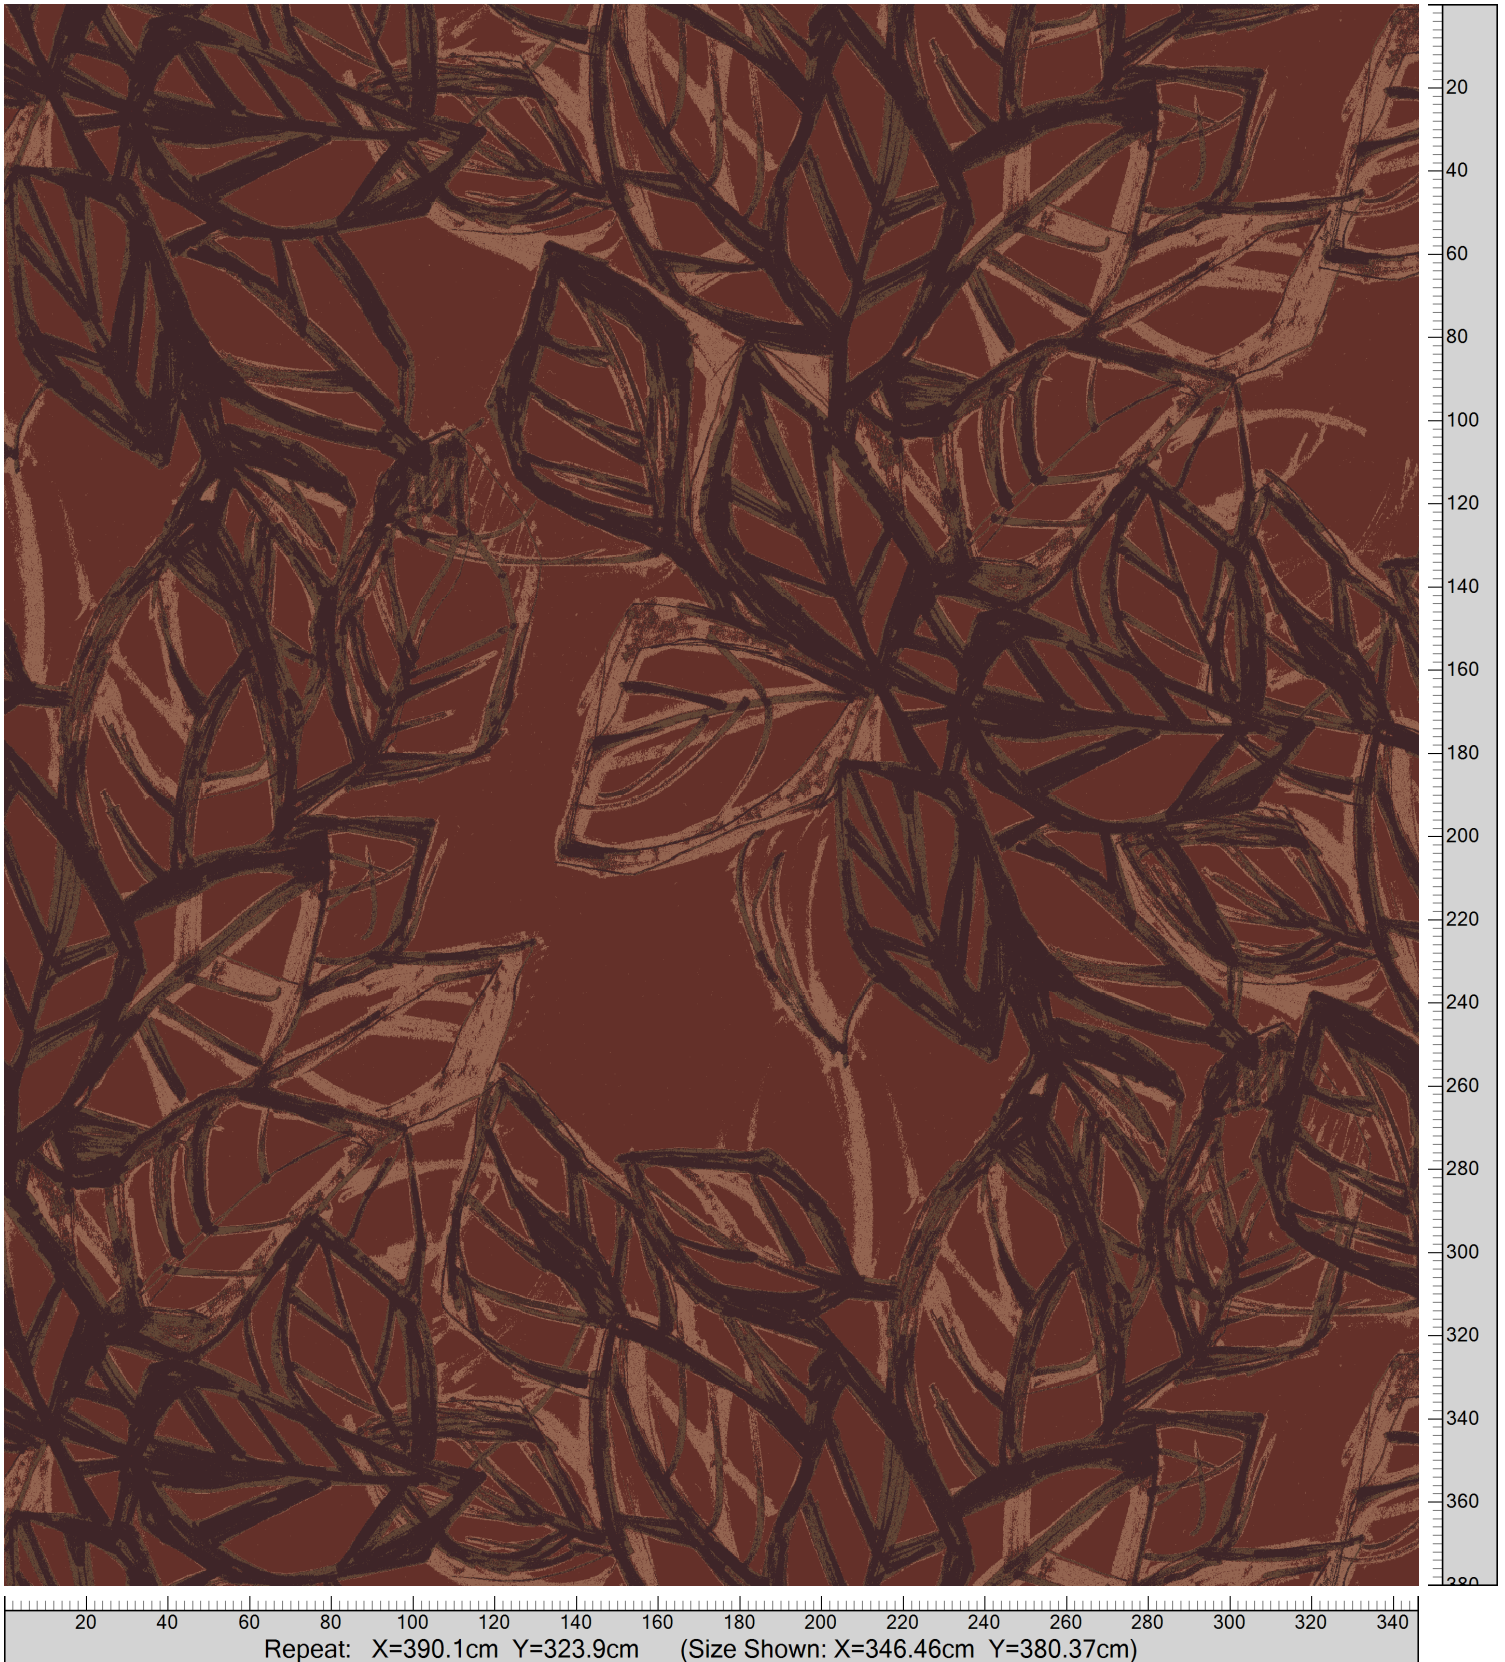

Design: RF5575644  
Version: \*EF81663-14\*

Date: 26-JUN-2019 loso  
Copyright: egetaepper a/s - LOSO  
Approved by:

NATURE - Flashy leaves  
Standard Palette 5575

Colors are approximation only. Physical sample must be approved for ordering.  
Copyright: egetaepper a/s - LOSO