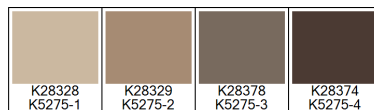

Design: RF5575630
Version: EF81709-13

Date: 25-JUN-2019 loso
Copyright: egetaepper a/s - LOSO
Approved by:

NATURE - Leopard
Standard Palette 5575

Colors are approximation only. Physical sample must be approved for ordering.
Copyright: egetaepper a/s - LOSO