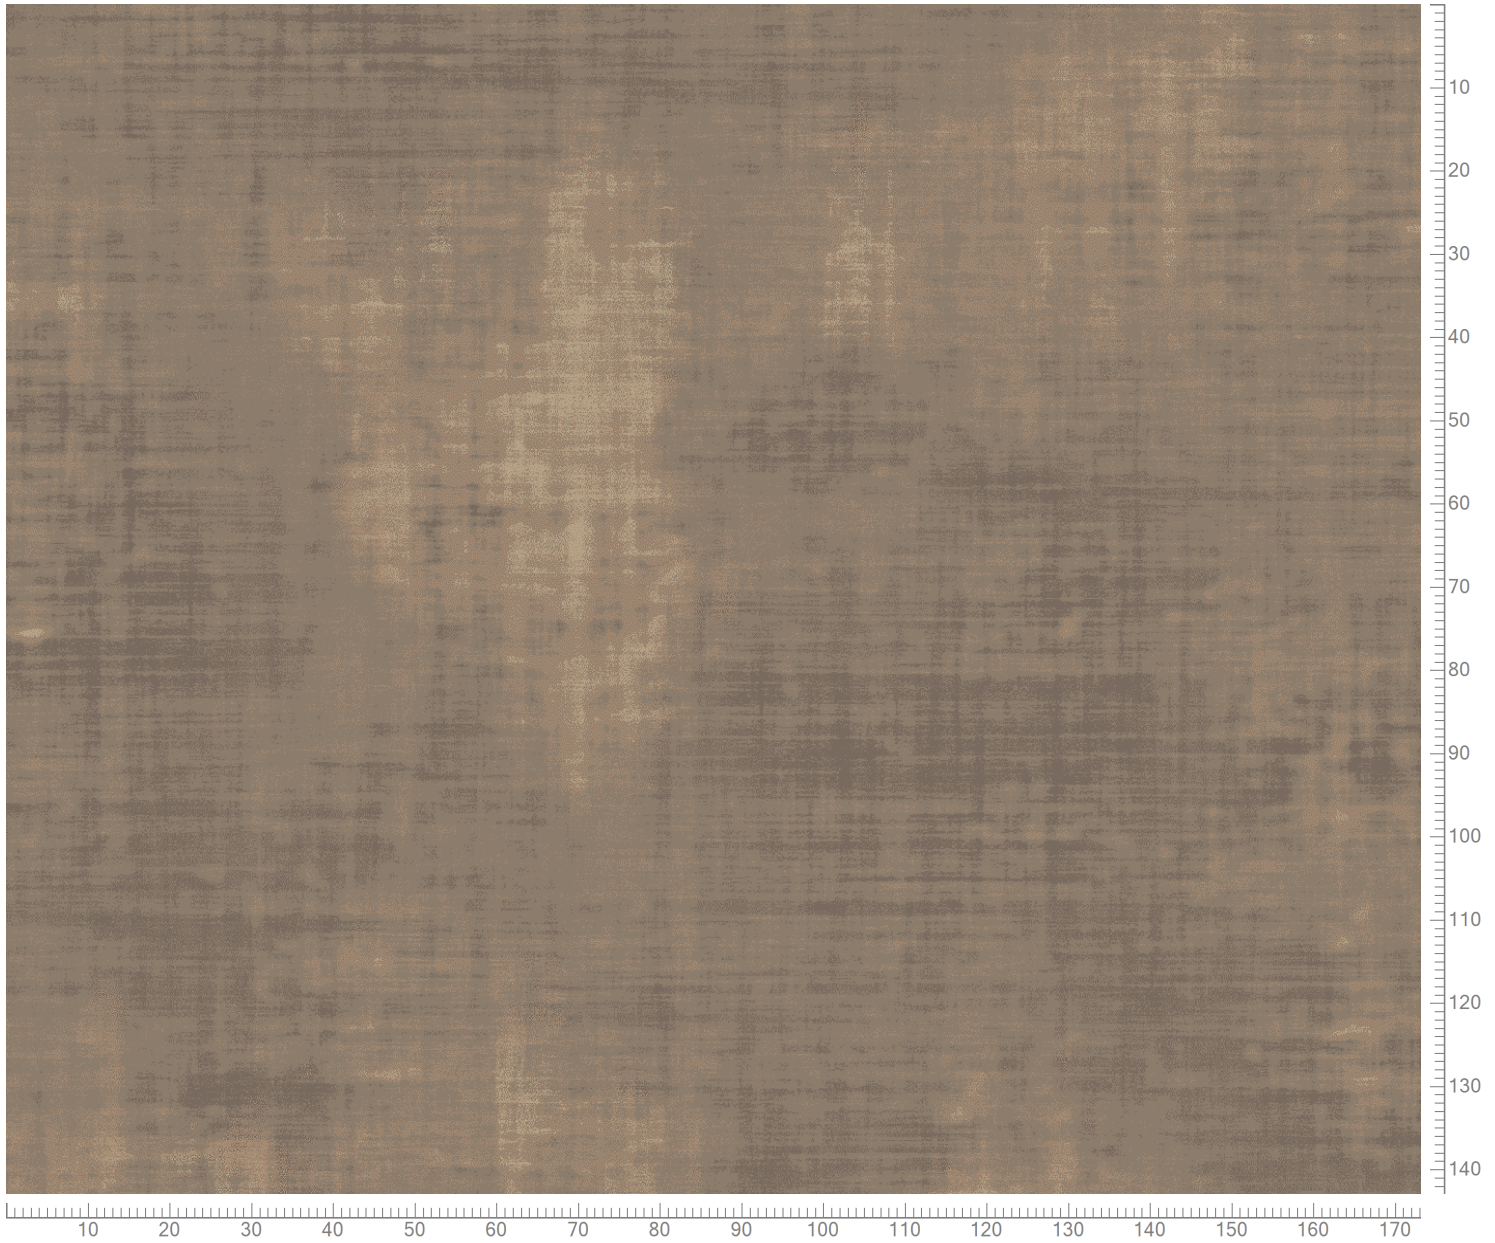

ege	Sku No		Project		Quality	DB	Country
	5575507		patina beige			DB10-5501	DK
	Design	Version			Repeat type	Width	Length
	EF81213	15			2-ROOMREPEAT	390.1	390.1
	Design ref.	Colors					
ARTS & CRAFTS	5575						
						Base no.	Mod. inst.
						0	
LYKKE		overlock yarn 0620730 Previous RF52755207					
Design created by: hjj Date: 31-JAN-2018							
Sku MODIFIED by: hjj Date: 18-FEB-2020							

Repeat: X=390.1cm Y=390.1cm (Size Shown: X=173.23cm Y=143.00cm)

Page 1 / 2 EF81213-15 5575		K28328 5575-BC1	K28329 5575-BC2	K28378 5575-BC3	K28374 5575-BC4	K28366 5575-BC5	K28364 5575-BC6	K28380 5575-BC7	K28379 5575-BC8	K27886 5575-BC9	K28360 5575-BC10	K28367 5575-BC11	K28368 5575-BC12
		1	2	3	4	5	6	7	8	9	10	11	12
Color Categorization		0	0	0	0	0	0	0	0	0	0	0	0
Wet Factor: 108.9%		1.9%	45.6%	61.5%									
1	2.56%	73	40										
2	18.12%		100										
3	55.31%		40	73									
4	10.79%		40	73									
5	7.73%			100									
6	5.48%			100									

Colors are approximation only. Physical sample must be approved for ordering.
Copyright: egetaepper a/s - Lykke