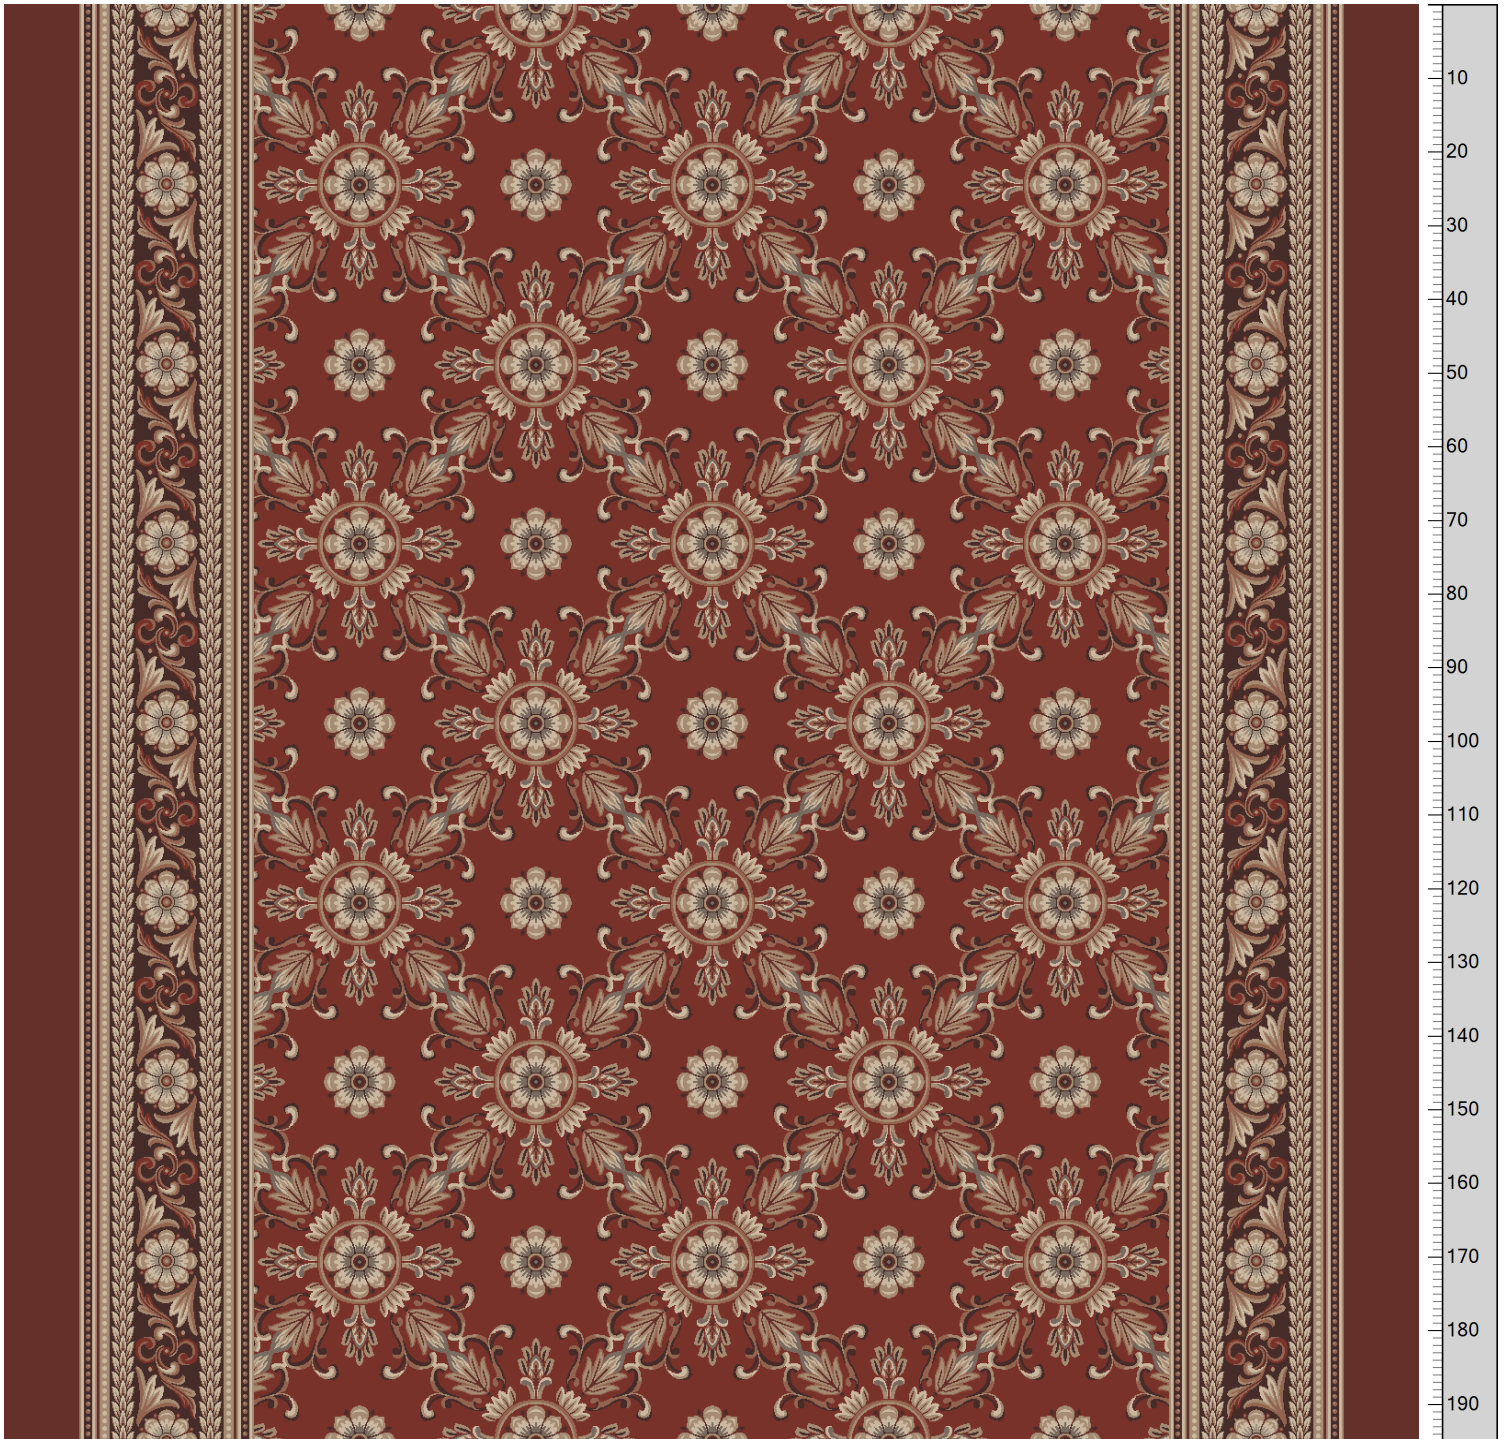

Design: RF5575401  
Version: \*EF80844-5\*

Date: 14-JAN-2020 pnp  
Copyright: egetaepper a/s - pia  
Approved by:

CLASSIC - Ermitage Corridor  
Standard Palette 5575

Repeat: X=195.6cm Y=48.8cm (Size Shown: X=195.58cm Y=195.07cm)