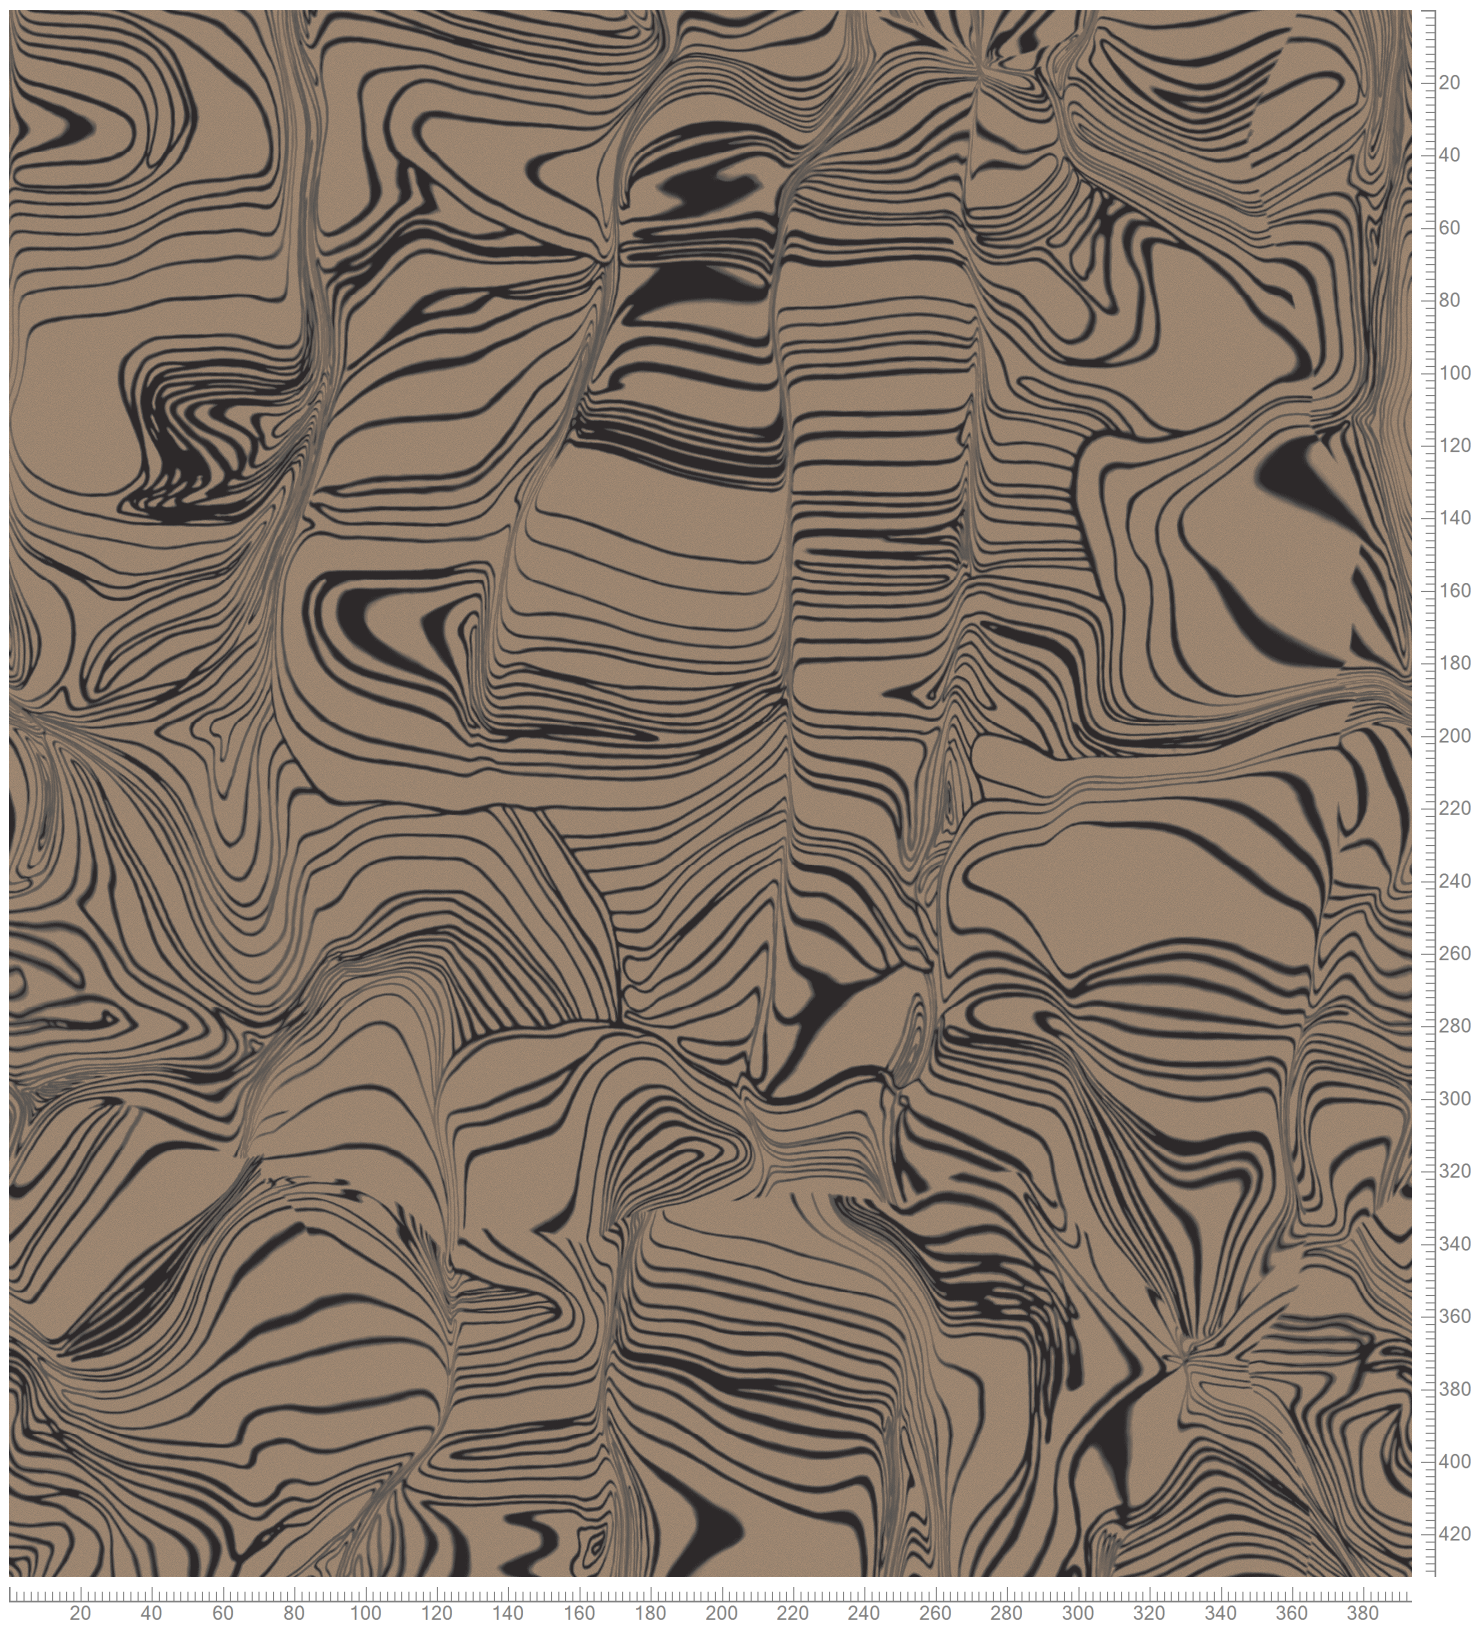

Design: RF5575345
Version: EF82101-7

Date: 25-FEB-2021 hjj
Copyright: egecarpets a/s - LYKKE
Approved by:

GRAPHIC - Glass Distortion
Standard Palette 5575

Design Size: X=391.16cm Y=460.76cm