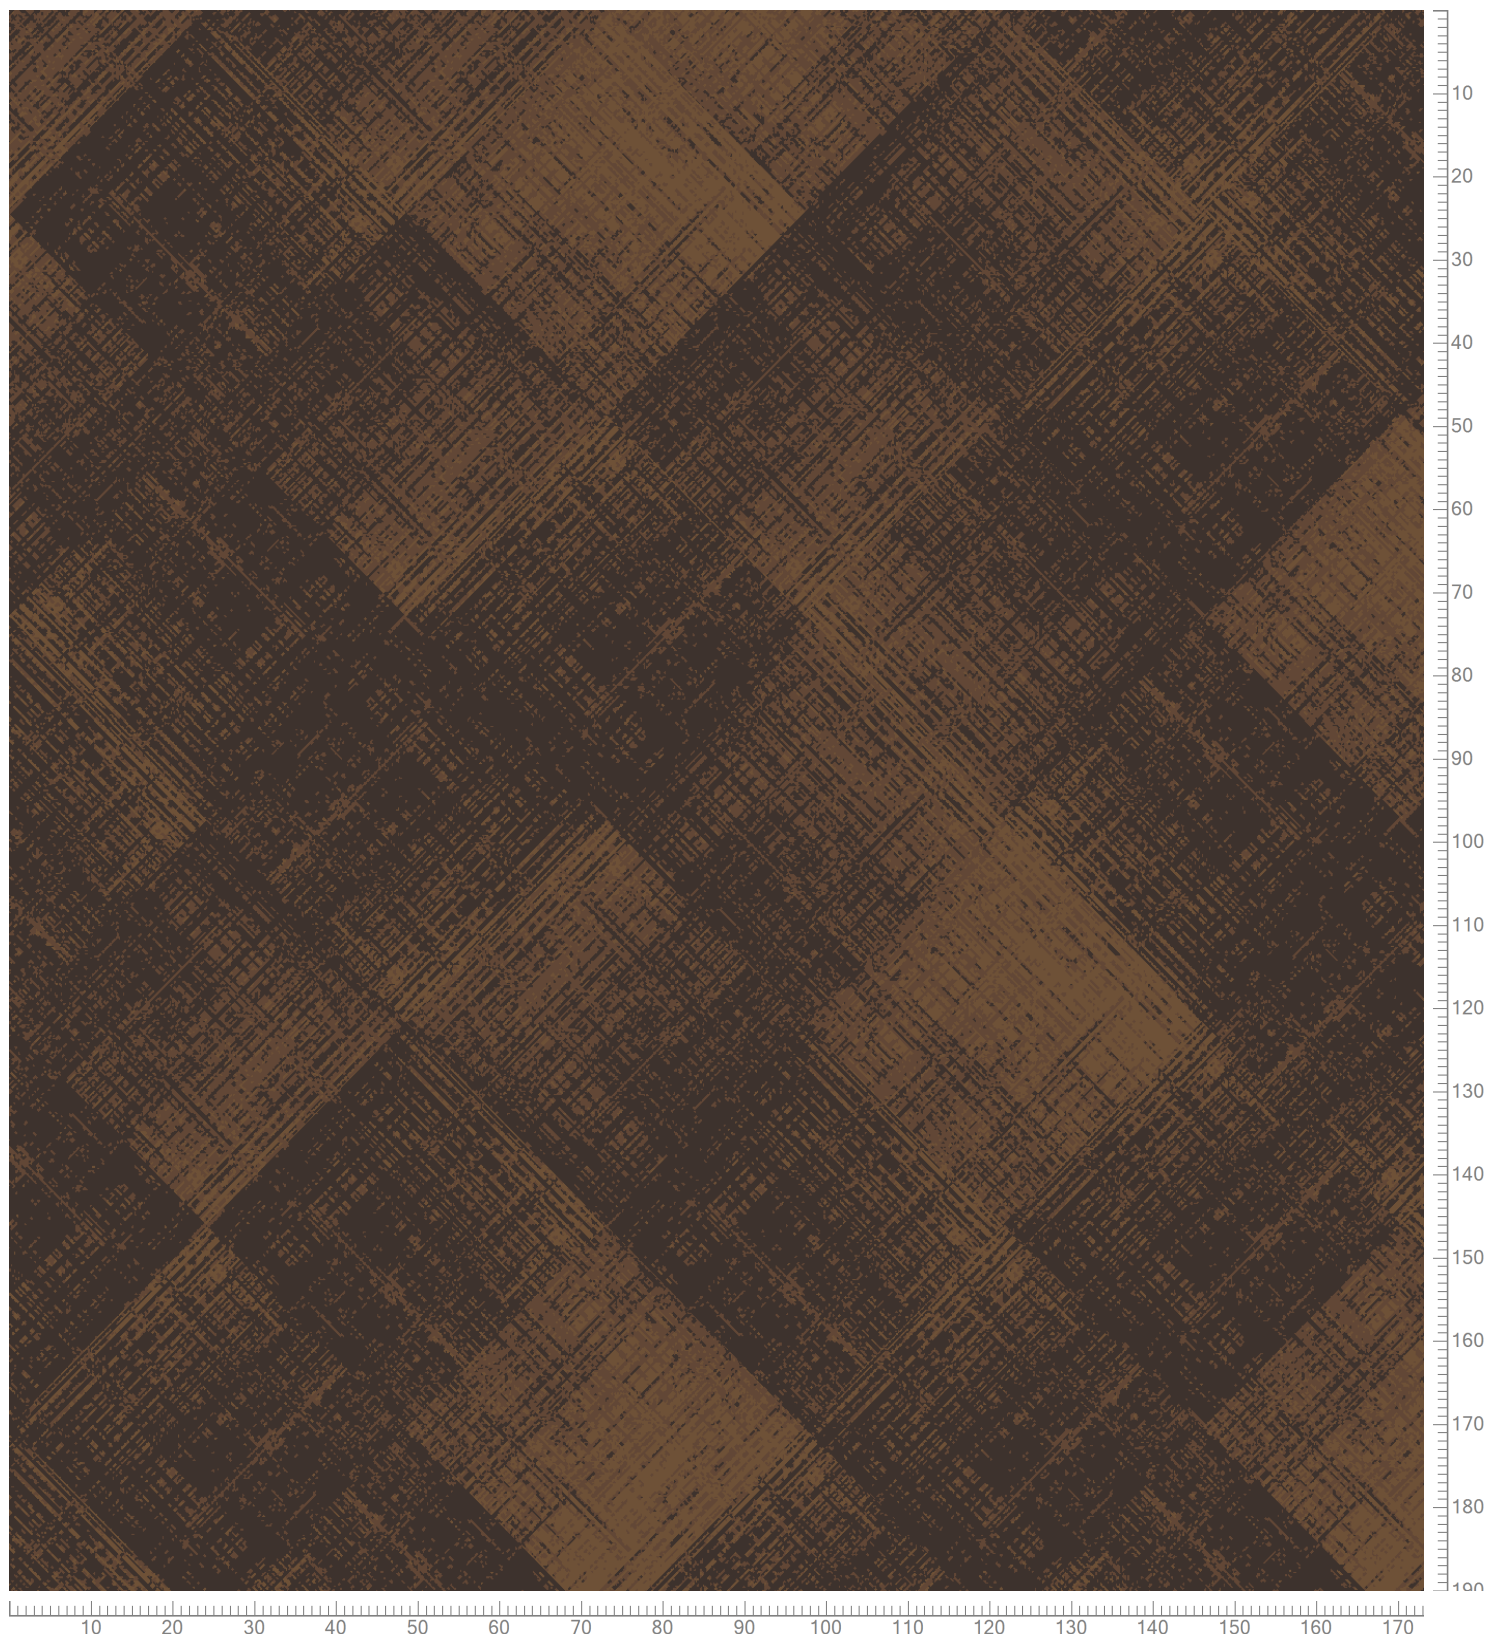

Design: RF5575344
Version: EF82122-9

Date: 25-FEB-2021 hjj
Copyright: egecarpets a/s - LYKKE
Approved by:

GRAPHIC - Cross Hatchings
Standard Palette 5575

Repeat: X=195.1cm Y=341.4cm (Size Shown: X=173.23cm Y=190.12cm)

Colors are approximation only. Physical sample must be approved for ordering.
Copyright: egecarpets a/s - LYKKE