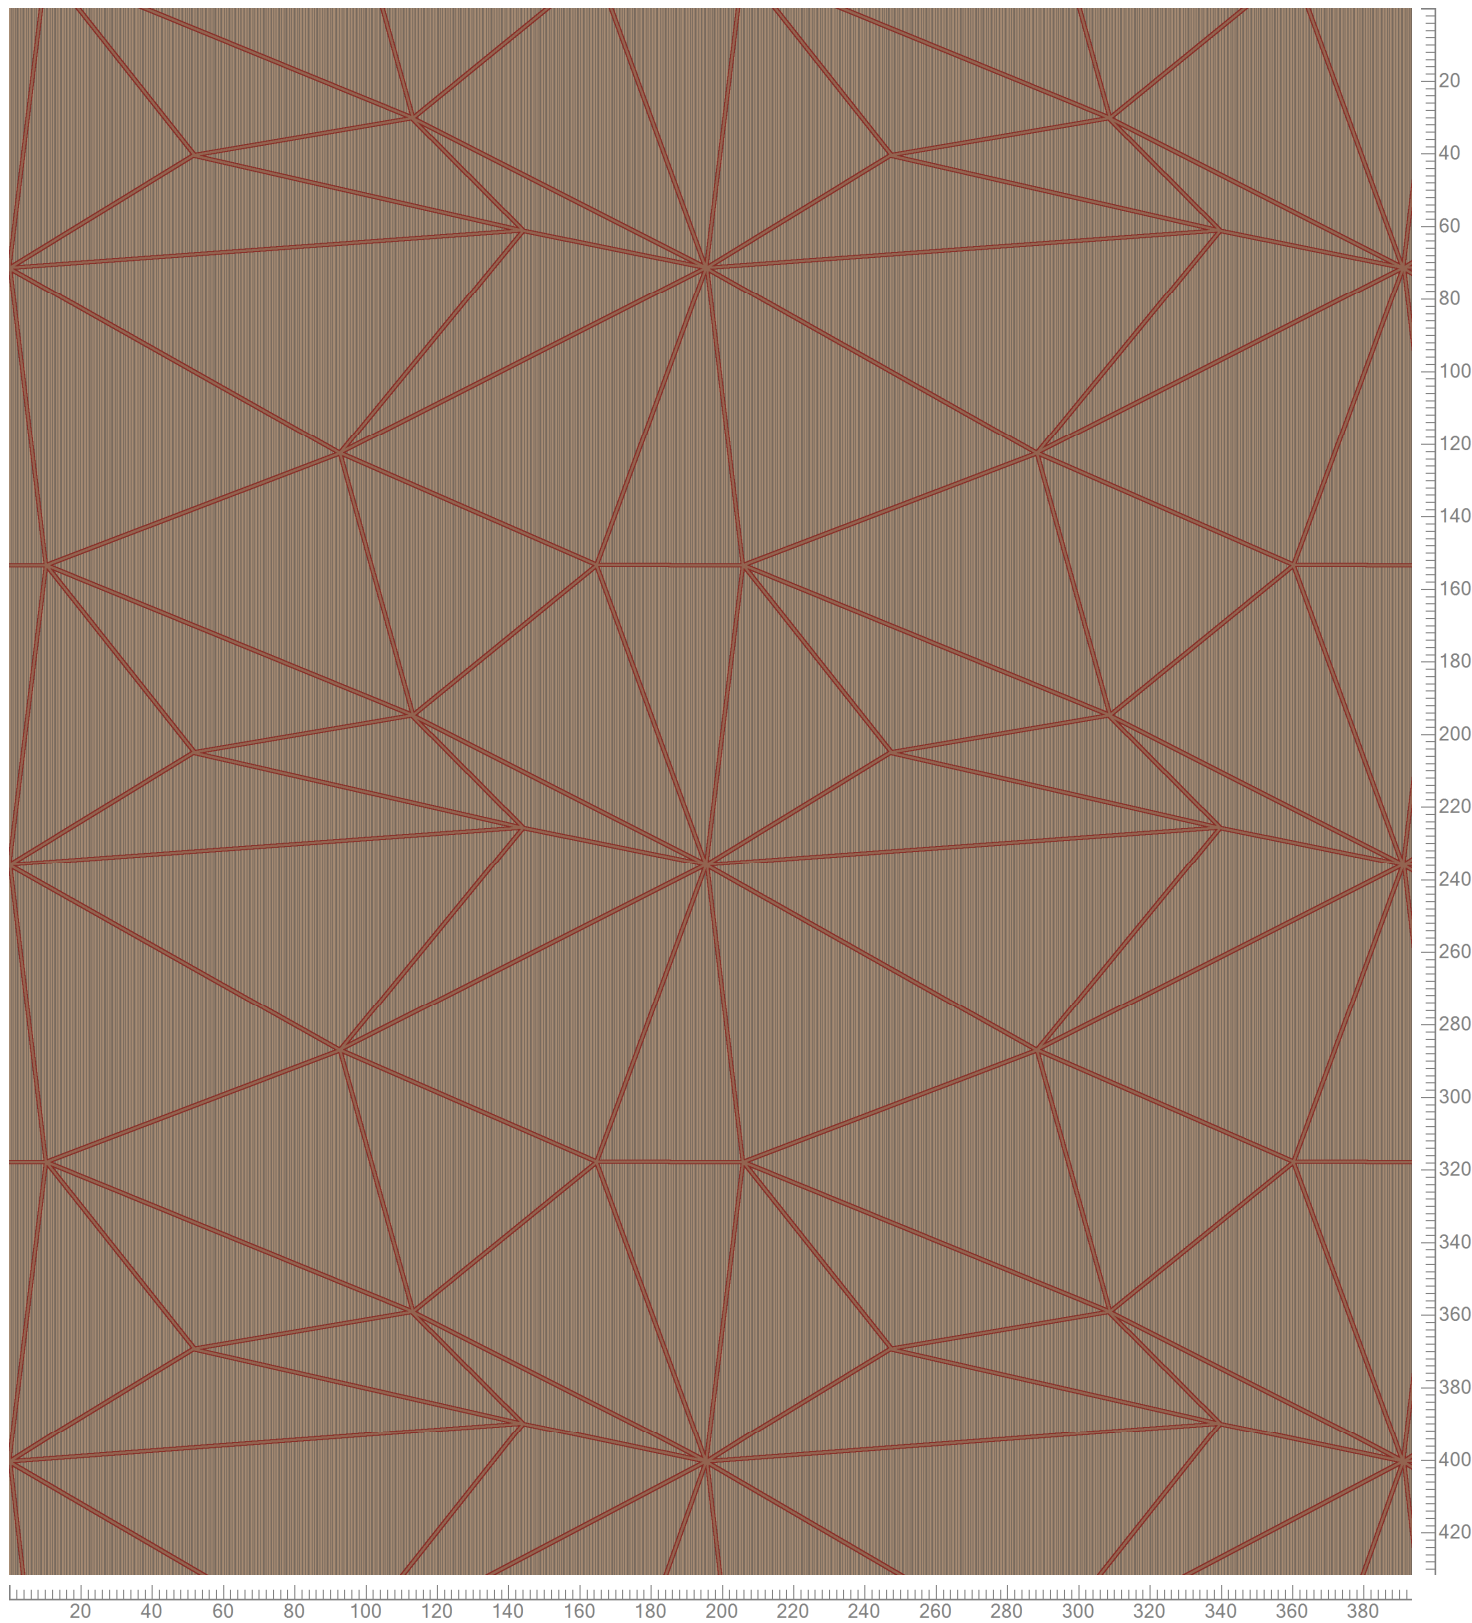

GRAPHIC - Orbit  
Standard Palette 5575

Repeat: X=195.6cm Y=165.0cm

 @-0	 A-1 K28329 K5275-2	 B-2 K28378 K5275-3	 C-3 0-0-0	 D-4 K28367 K5275-11	 E-5 K28367 K5275-11	 F-6 0-0-0	 G-7 5575AC44 Accent 44
---	---	---	---	--	--	---	---